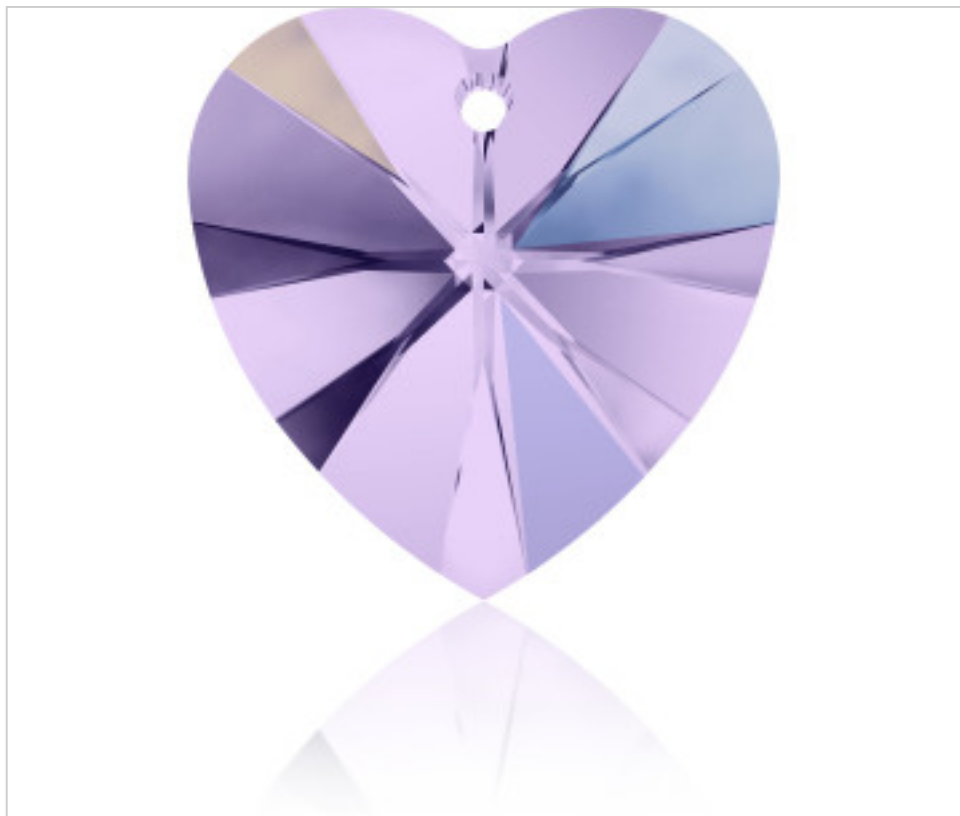

SWAROVSKI CRYSTAL > Swarovski Elements Fashion > Pendants
6228 Xilion Heart Pendant

PP6228.014.371A - 1075095

6228 14x14mm Violet Aurore Boreal (371 AB)

December 22nd, 2024, 04:05

PRICE

	Lot	P.V.P. excluding VAT
Pedido mínimo	144	1,07€

Continued on next page >>

SWAROVSKI CRYSTAL > Swarovski Elements Fashion > Pendatns
6228 Xilion Heart Pendant

PP6228.014.371A - 1075095

6228 14x14mm Violet Aurore Boreal (371 AB)

TECHNICAL SPECIFICATIONS

Weight: 0 Grams

OTHER FEATURES

Size: 14 mm

Colour: Violet

Color effect: Aurore Boreal

DOCUMENTS

 [Hand](#)

 [Sewing](#)

 [6228 14x14mm Violet Aurore Boreal \(371 AB\)](#)