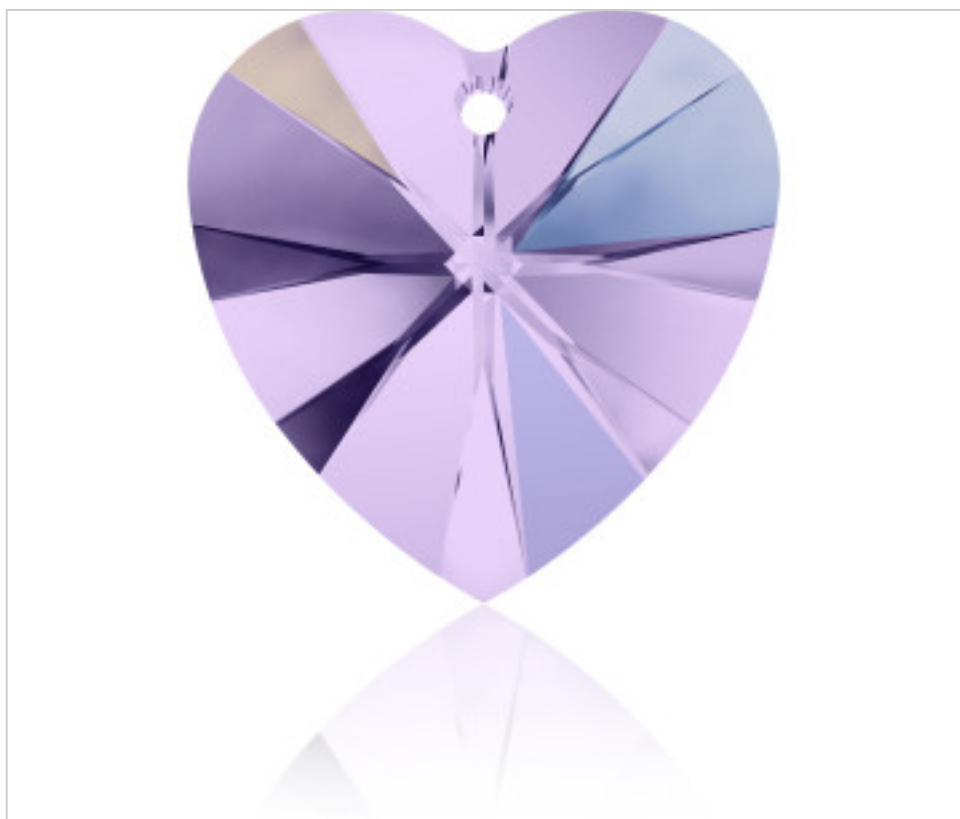

SWAROVSKI CRYSTAL > Swarovski Elements Fashion > Pendants
6228 Xilion Heart Pendant

PP6228.014.371A - 1075095

6228 14x14mm Violet Aurore Boreal (371 AB)

April 05th, 2025, 05:15

PRICE

	Lot	P.V.P. excluding VAT
Pedido mínimo	144	1,11€

Continued on next page >>

SWAROVSKI CRYSTAL > Swarovski Elements Fashion > Pendatns
6228 Xilion Heart Pendant

PP6228.014.371A - 1075095

6228 14x14mm Violet Aurore Boreal (371 AB)

TECHNICAL SPECIFICATIONS

Weight: 0 Grams

OTHER FEATURES

Size: 14 mm

Colour: Violet

Color effect: Aurore Boreal

DOCUMENTS

[Hand](#)

[Sewing](#)

[6228 14x14mm Violet Aurore Boreal \(371 AB\)](#)