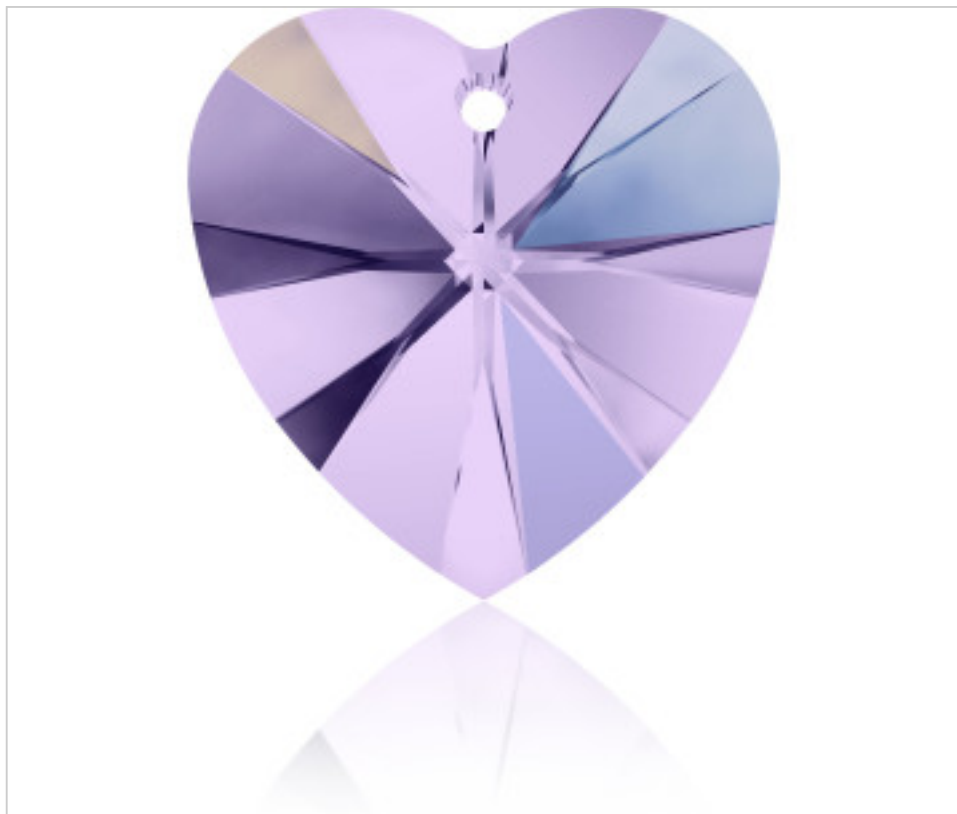

SWAROVSKI CRYSTAL > Swarovski Elements Fashion > Pendants
6228 Xilion Heart Pendant

PP6228.014.371A - 1075095

6228 14x14mm Violet Aurore Boreal (371 AB)

February 01st, 2025, 19:39

PRICE

	Lot	P.V.P. excluding VAT
Pedido mínimo	144	1,11€

Continued on next page >>

SWAROVSKI CRYSTAL > Swarovski Elements Fashion > Pendatns
6228 Xilion Heart Pendant

PP6228.014.371A - 1075095

6228 14x14mm Violet Aurore Boreal (371 AB)

TECHNICAL SPECIFICATIONS

Weight: 0 Grams

OTHER FEATURES

Size: 14 mm

Colour: Violet

Color effect: Aurore Boreal

DOCUMENTS

 [Hand](#)

 [Sewing](#)

 [6228 14x14mm Violet Aurore Boreal \(371 AB\)](#)