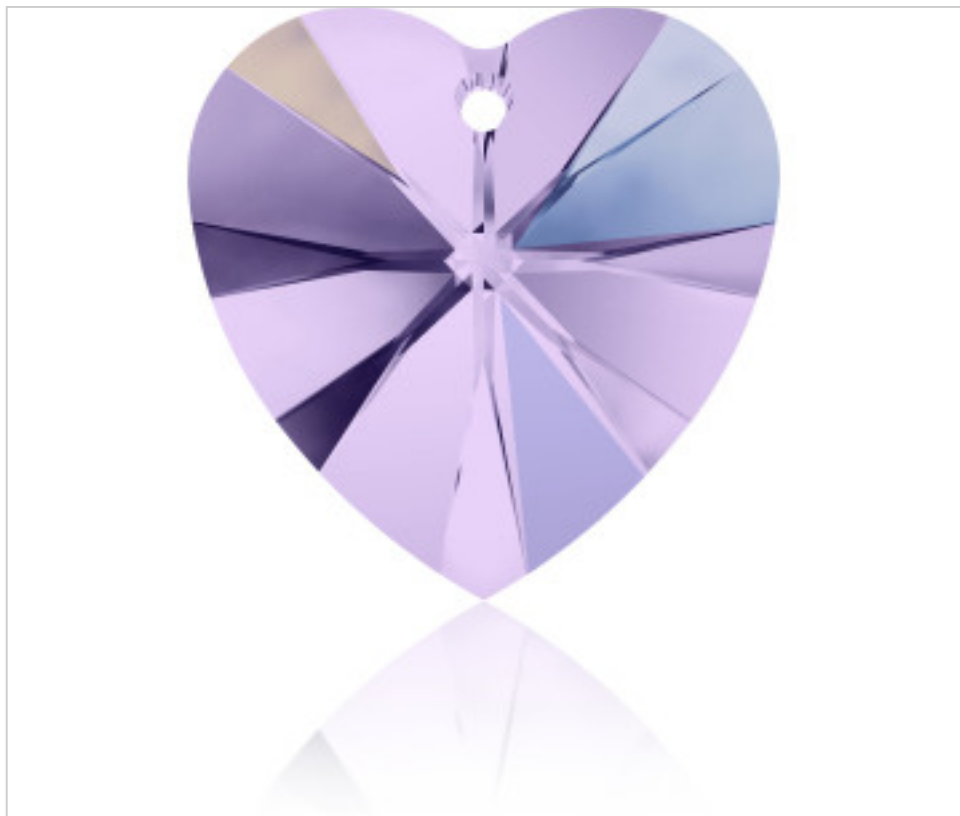

SWAROVSKI CRYSTAL > Swarovski Elements Fashion > Pendants
6228 Xilion Heart Pendant

PP6228.014.371A - 1075095

6228 14x14mm Violet Aurore Boreal (371 AB)

November 21st, 2024, 14:35

PRICE

	Lot	P.V.P. excluding VAT
Pedido mínimo	144	1,07€

Continued on next page >>

SWAROVSKI CRYSTAL > Swarovski Elements Fashion > Pendatns
6228 Xilion Heart Pendant

PP6228.014.371A - 1075095

6228 14x14mm Violet Aurore Boreal (371 AB)

TECHNICAL SPECIFICATIONS

Weight: 0 Grams

OTHER FEATURES

Size: 14 mm

Colour: Violet

Color effect: Aurore Boreal

DOCUMENTS

 [Hand](#)

 [Sewing](#)

 [6228 14x14mm Violet Aurore Boreal \(371 AB\)](#)