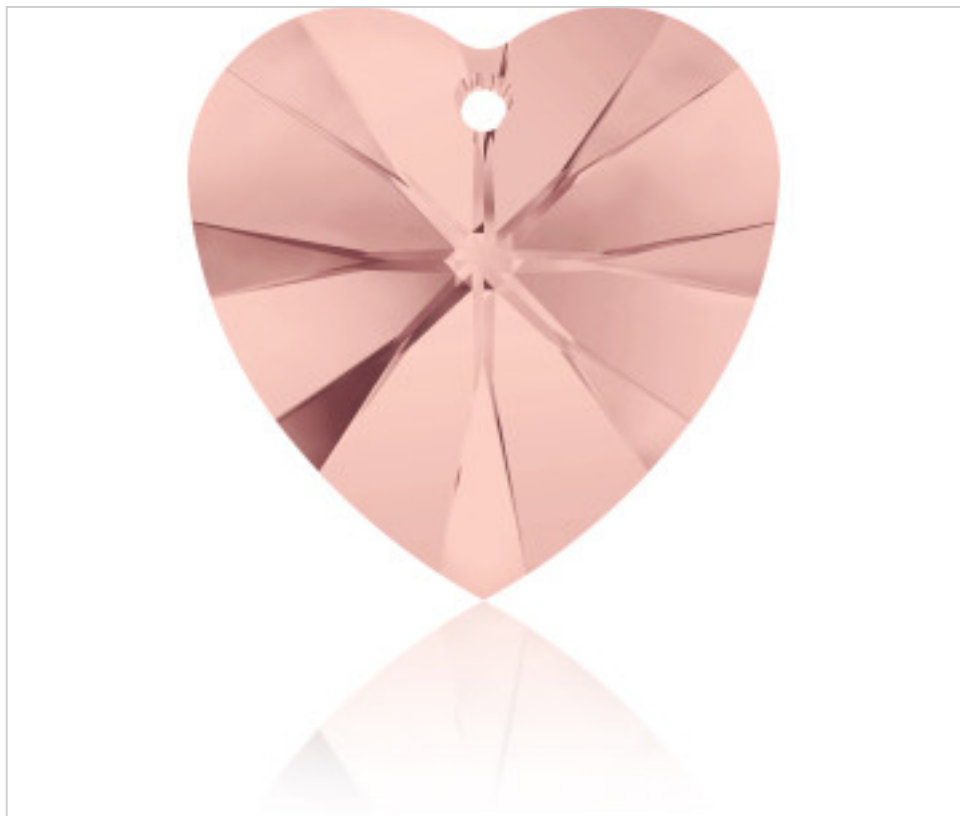

SWAROVSKI CRYSTAL > Swarovski Elements Fashion > Pendants
6228 Xilion Heart Pendant

PP6228.018.257 - 5130947

6228 18x17,5mm Blush Rose (257)

April 05th, 2025, 09:17

PRICE

	Lot	P.V.P. excluding VAT
Pedido mínimo	72	2,08€

Continued on next page >>

SWAROVSKI CRYSTAL > Swarovski Elements Fashion > Pendants
6228 Xilion Heart Pendant

PP6228.018.257 - 5130947

6228 18x17,5mm Blush Rose (257)

TECHNICAL SPECIFICATIONS

Packging: Box 72 Units

OTHER FEATURES

Size: 18 mm

Colour: Blush Rose

DOCUMENTS

[Hand](#)

[Sewing](#)

[6228 18x17,5mm Blush Rose \(257 \)](#)