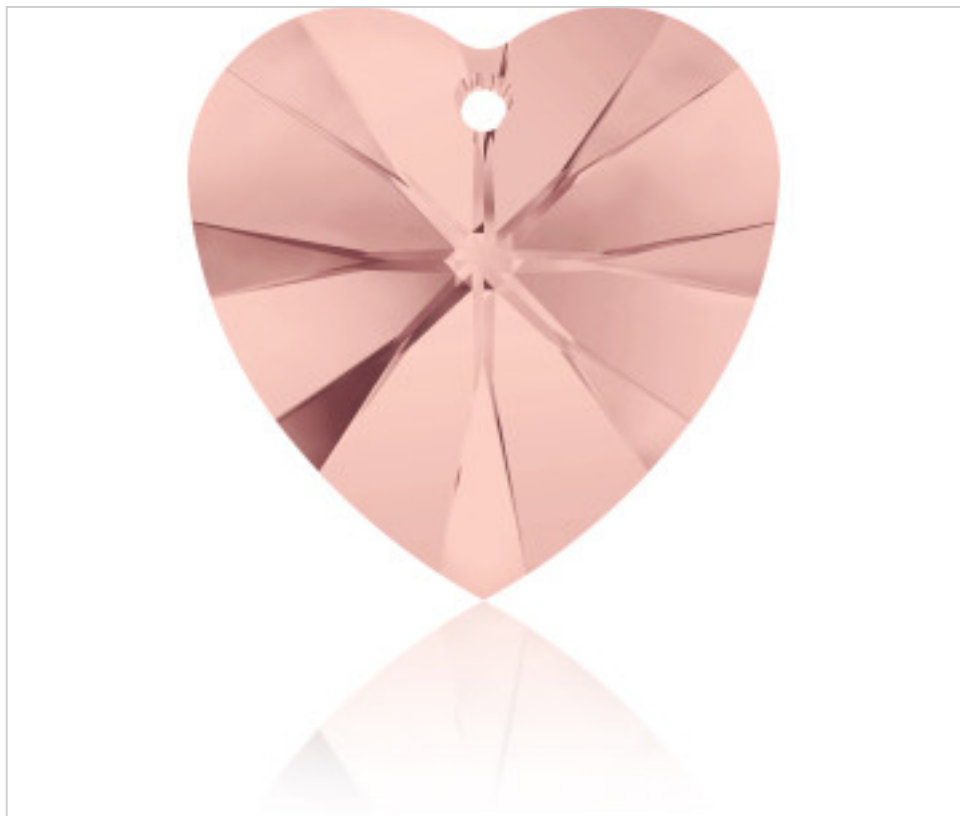

SWAROVSKI CRYSTAL > Swarovski Elements Fashion > Pendants
6228 Xilion Heart Pendant

PP6228.018.257 - 5130947

6228 18x17,5mm Blush Rose (257)

December 03rd, 2024, 18:43

PRICE

	Lot	P.V.P. excluding VAT
Pedido mínimo	72	2,02€

Continued on next page >>

SWAROVSKI CRYSTAL > Swarovski Elements Fashion > Pendants
6228 Xilion Heart Pendant

PP6228.018.257 - 5130947

6228 18x17,5mm Blush Rose (257)

TECHNICAL SPECIFICATIONS

Packging: Box 72 Units

OTHER FEATURES

Size: 18 mm

Colour: Blush Rose

DOCUMENTS

 [Hand](#)

 [Sewing](#)

 [6228 18x17,5mm Blush Rose \(257 \)](#)