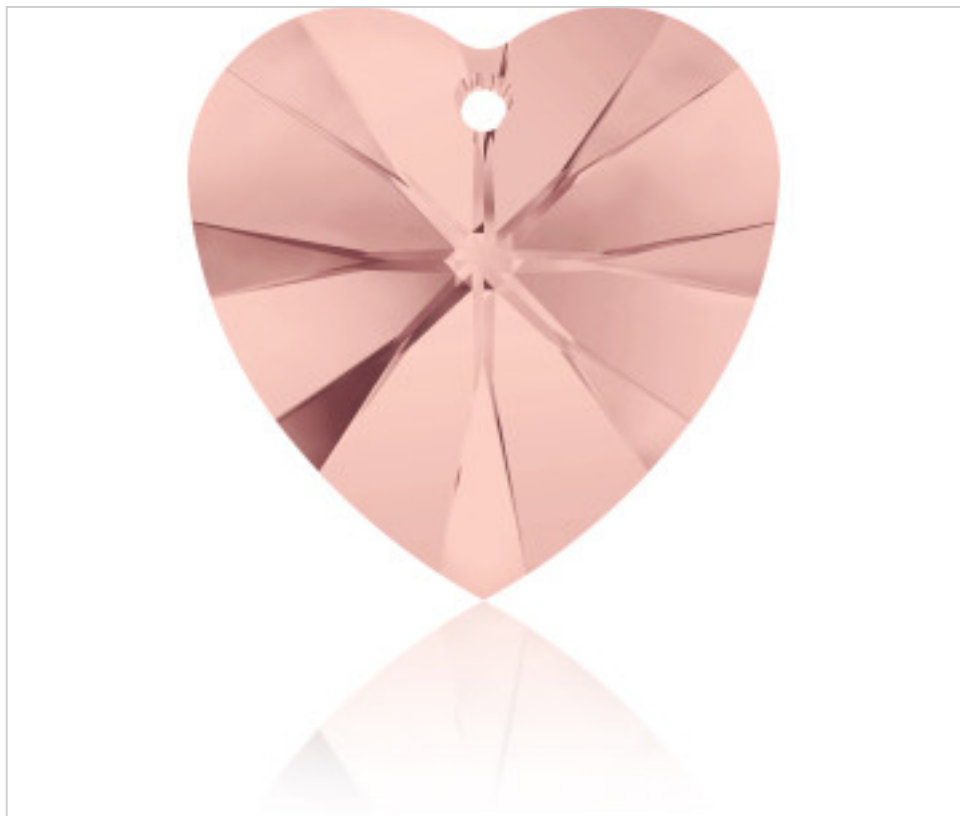

SWAROVSKI CRYSTAL > Swarovski Elements Fashion > Pendants
6228 Xilion Heart Pendant

PP6228.018.257 - 5130947

6228 18x17,5mm Blush Rose (257)

February 01st, 2025, 19:37

PRICE

	Lot	P.V.P. excluding VAT
Pedido mínimo	72	2,08€

Continued on next page >>

SWAROVSKI CRYSTAL > Swarovski Elements Fashion > Pendants
6228 Xilion Heart Pendant

PP6228.018.257 - 5130947

6228 18x17,5mm Blush Rose (257)

TECHNICAL SPECIFICATIONS

Packging: Box 72 Units

OTHER FEATURES

Size: 18 mm

Colour: Blush Rose

DOCUMENTS

 [Hand](#)

 [Sewing](#)

 [6228 18x17,5mm Blush Rose \(257 \)](#)