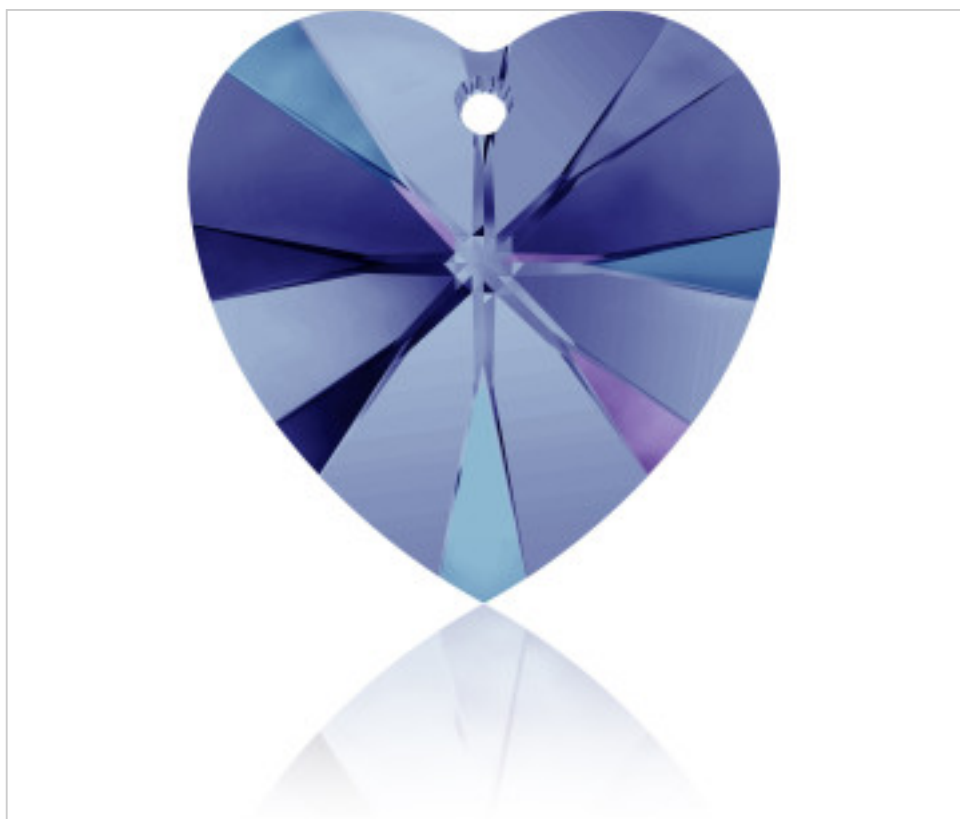

SWAROVSKI CRYSTAL > Swarovski Elements Fashion > Pendants
6228 Xilion Heart Pendant

PP6228.018.001D - 1064484

6228 18x17,5mm Crystal Heliotrope(001 HEL)

April 05th, 2025, 11:28

PRICE

	Lot	P.V.P. excluding VAT
Pedido mínimo	72	2,15€

Continued on next page >>

SWAROVSKI CRYSTAL > Swarovski Elements Fashion > Pendatns
6228 Xilion Heart Pendant

PP6228.018.001D - 1064484

6228 18x17,5mm Crystal Heliotrope(001 HEL)

TECHNICAL SPECIFICATIONS

Packging: Box 72 Units

OTHER FEATURES

Size: 18 mm

Colour: Crystal

Color effect: Heliotrope

DOCUMENTS

 [Hand](#)

 [Sewing](#)

 [6228 18x17,5mm Crystal Heliotrope\(001 HEL\)](#)