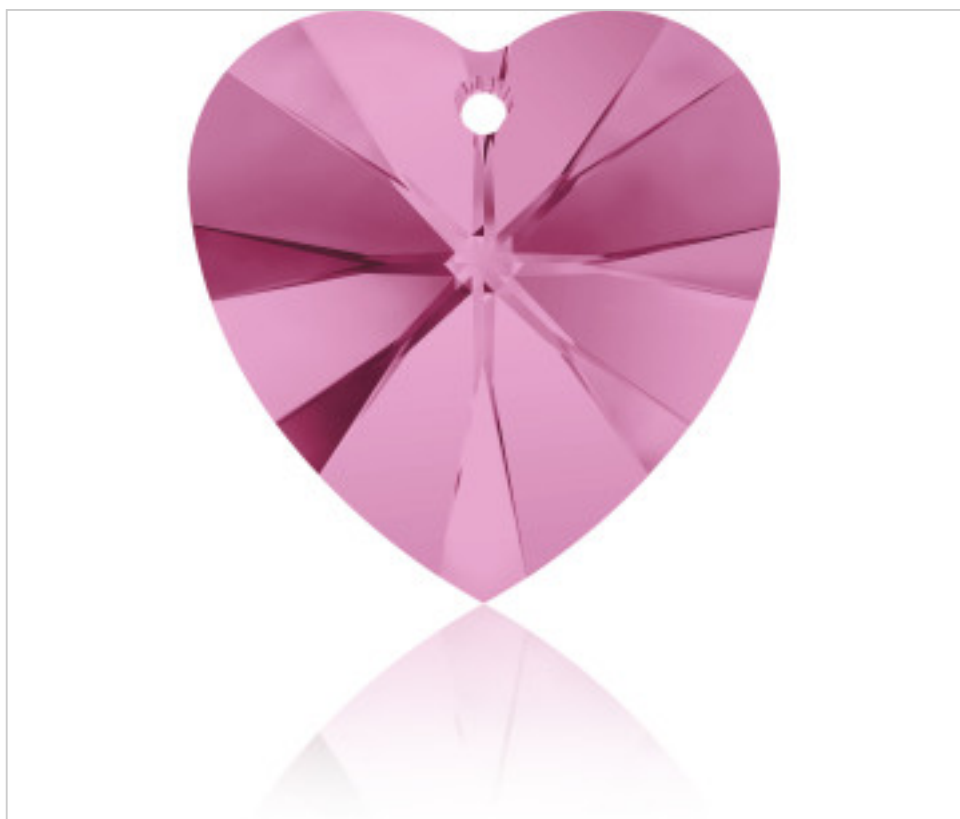

SWAROVSKI CRYSTAL > Swarovski Elements Fashion > Pendants  
6228 Xilion Heart Pendant

PP6228.018.209 - 1064507

6228 18x17,5mm Rose (209)

April 05th, 2025, 13:03

## PRICE

	Lot	P.V.P. excluding VAT
Pedido mínimo	72	2,09€

Continued on next page >>

SWAROVSKI CRYSTAL > Swarovski Elements Fashion > Pendants  
6228 Xilion Heart Pendant

PP6228.018.209 - 1064507

6228 18x17,5mm Rose (209)

## OTHER FEATURES

---

Size: 18 mm

Colour: Rose