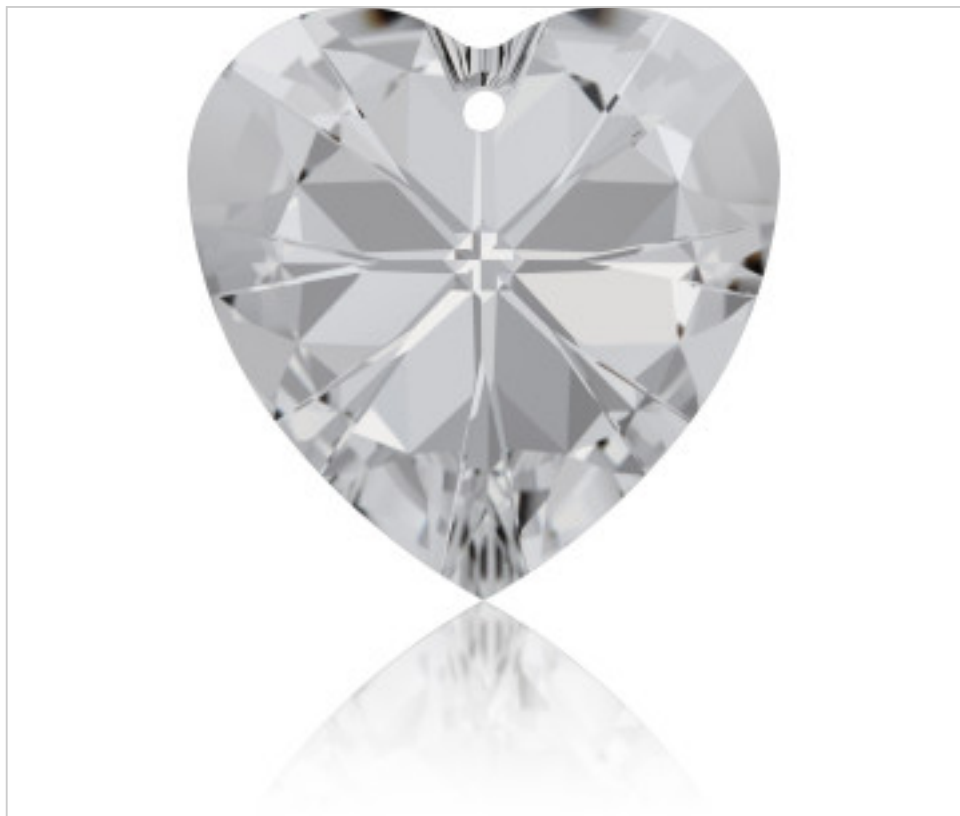

SWAROVSKI CRYSTAL > Swarovski Elements Fashion > Pendants  
6228 Xilion Heart Pendant

PP6228.028.001 - 1015017

6228 28mm Crystal (001 )

November 21st, 2024, 14:34

## PRICE

	Lot	P.V.P. excluding VAT
Pedido mínimo	16	3,55€

Continued on next page >>

SWAROVSKI CRYSTAL > Swarovski Elements Fashion > Pendatns  
6228 Xilion Heart Pendant

PP6228.028.001 - 1015017

6228 28mm Crystal (001 )

## OTHER FEATURES

---

Size: 28 mm

Colour: Crystal