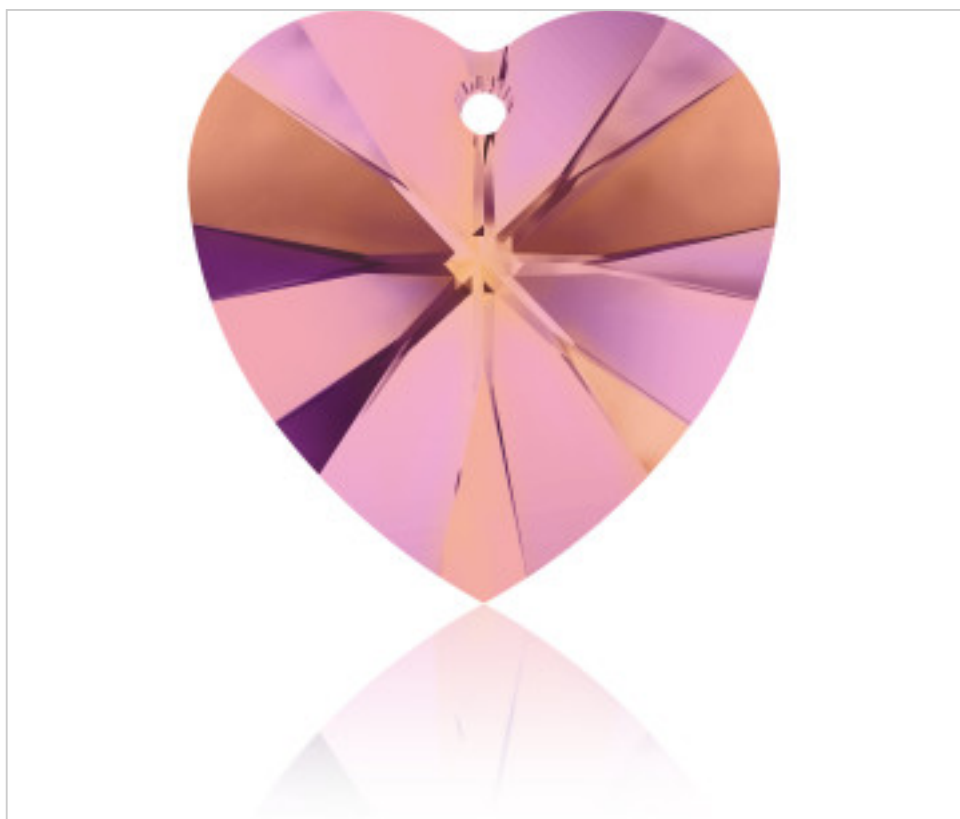

SWAROVSKI CRYSTAL > Swarovski Elements Fashion > Pendants
6228 Xilion Heart Pendant

PP6228.028.001C - 1177490

6228 28mm Crystal (001 API)

December 22nd, 2024, 04:04

PRICE

	Lot	P.V.P. excluding VAT
Pedido mínimo	16	4,94€

Continued on next page >>

SWAROVSKI CRYSTAL > Swarovski Elements Fashion > Pendatns
6228 Xilion Heart Pendant

PP6228.028.001C - 1177490

6228 28mm Crystal (001 API)

TECHNICAL SPECIFICATIONS

Packging: Box 16 Units

OTHER FEATURES

Size: 28 mm

Colour: Crystal

Color effect: Astral Pink

DOCUMENTS

 [Hand](#)

 [Sewing](#)

 [6228 28mm Crystal \(001 API\)](#)

 [6228 28mm Crystal \(001 API\)](#)