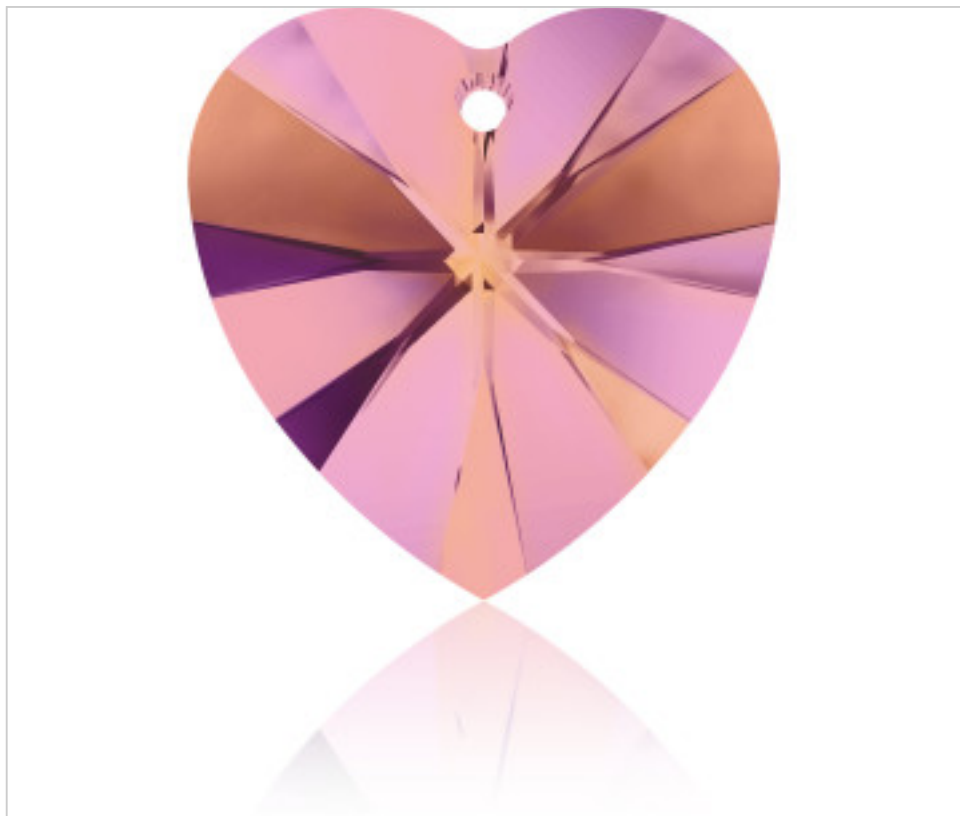

SWAROVSKI CRYSTAL > Swarovski Elements Fashion > Pendants
6228 Xilion Heart Pendant

PP6228.028.001C - 1177490

6228 28mm Crystal (001 API)

February 01st, 2025, 20:15

PRICE

	Lot	P.V.P. excluding VAT
Pedido mínimo	16	5,10€

Continued on next page >>

SWAROVSKI CRYSTAL > Swarovski Elements Fashion > Pendatns
6228 Xilion Heart Pendant

PP6228.028.001C - 1177490

6228 28mm Crystal (001 API)

TECHNICAL SPECIFICATIONS

Packging: Box 16 Units

OTHER FEATURES

Size: 28 mm

Colour: Crystal

Color effect: Astral Pink

DOCUMENTS

 [Hand](#)

 [Sewing](#)

 [6228 28mm Crystal \(001 API\)](#)

 [6228 28mm Crystal \(001 API\)](#)