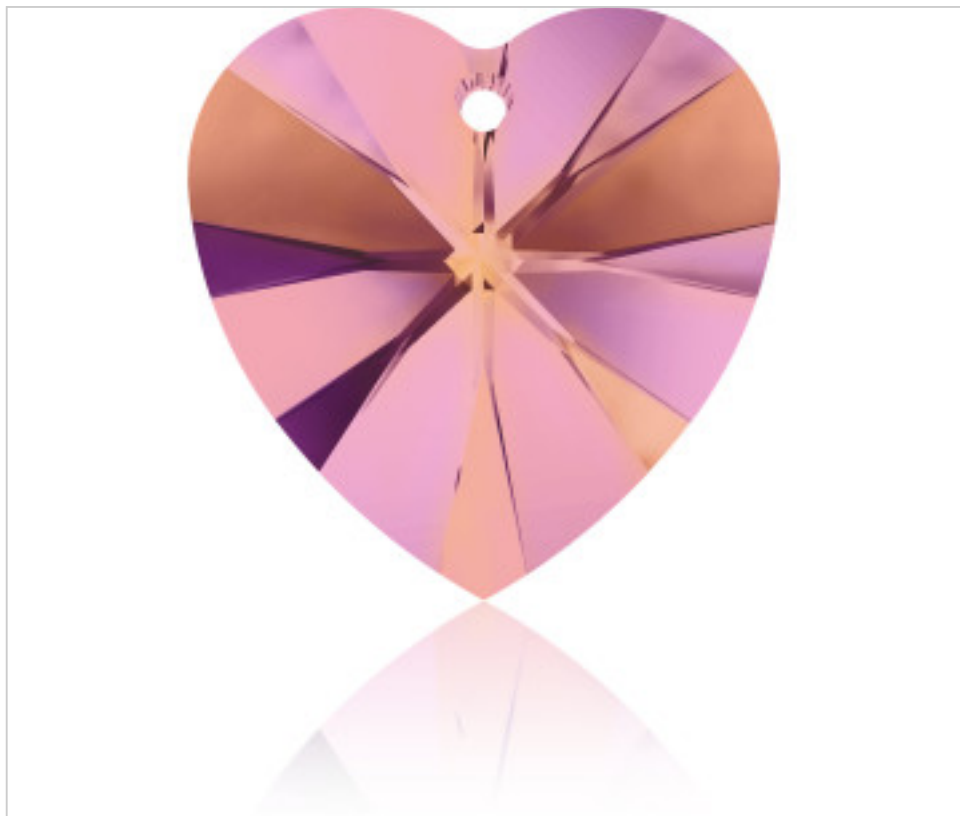

SWAROVSKI CRYSTAL > Swarovski Elements Fashion > Pendants
6228 Xilion Heart Pendant

PP6228.028.001C - 1177490

6228 28mm Crystal (001 API)

April 05th, 2025, 13:58

PRICE

	Lot	P.V.P. excluding VAT
Pedido mínimo	16	5,10€

Continued on next page >>

SWAROVSKI CRYSTAL > Swarovski Elements Fashion > Pendatns
6228 Xilion Heart Pendant

PP6228.028.001C - 1177490

6228 28mm Crystal (001 API)

TECHNICAL SPECIFICATIONS

Packging: Box 16 Units

OTHER FEATURES

Size: 28 mm

Colour: Crystal

Color effect: Astral Pink

DOCUMENTS

 [Hand](#)

 [Sewing](#)

 [6228 28mm Crystal \(001 API\)](#)

 [6228 28mm Crystal \(001 API\)](#)