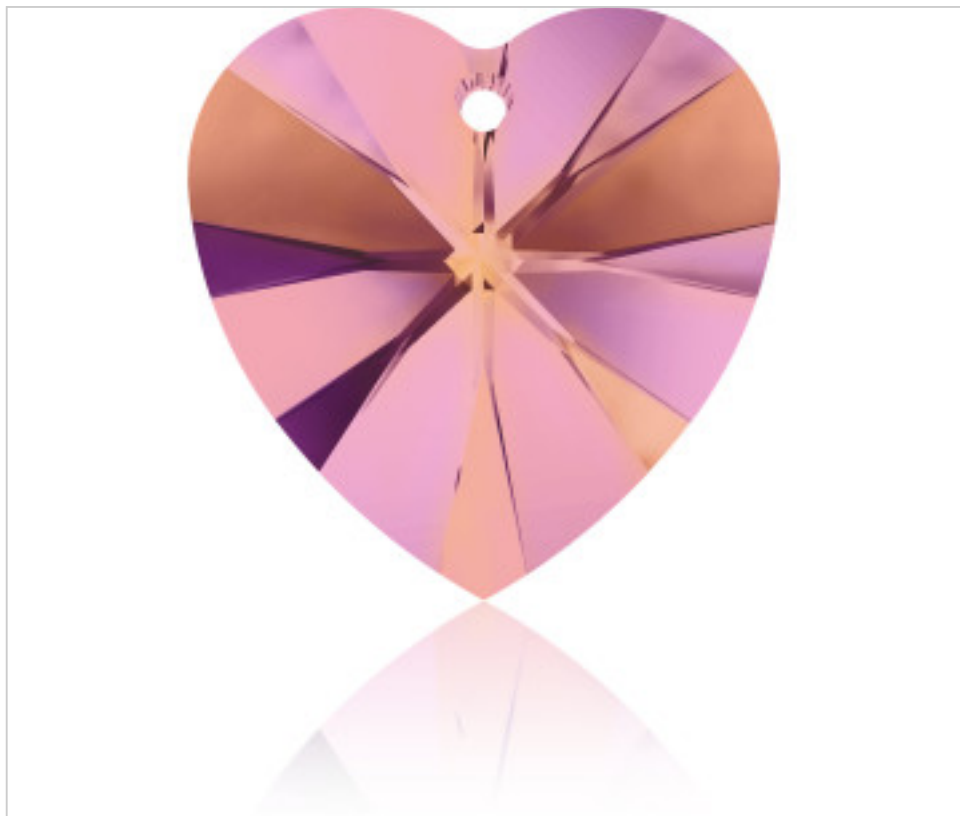

SWAROVSKI CRYSTAL > Swarovski Elements Fashion > Pendants
6228 Xilion Heart Pendant

PP6228.028.001C - 1177490

6228 28mm Crystal (001 API)

November 21st, 2024, 14:29

PRICE

	Lot	P.V.P. excluding VAT
Pedido mínimo	16	4,94€

Continued on next page >>

SWAROVSKI CRYSTAL > Swarovski Elements Fashion > Pendatns
6228 Xilion Heart Pendant

PP6228.028.001C - 1177490

6228 28mm Crystal (001 API)

TECHNICAL SPECIFICATIONS

Packging: Box 16 Units

OTHER FEATURES

Size: 28 mm

Colour: Crystal

Color effect: Astral Pink

DOCUMENTS

 [Hand](#)

 [Sewing](#)

 [6228 28mm Crystal \(001 API\)](#)

 [6228 28mm Crystal \(001 API\)](#)