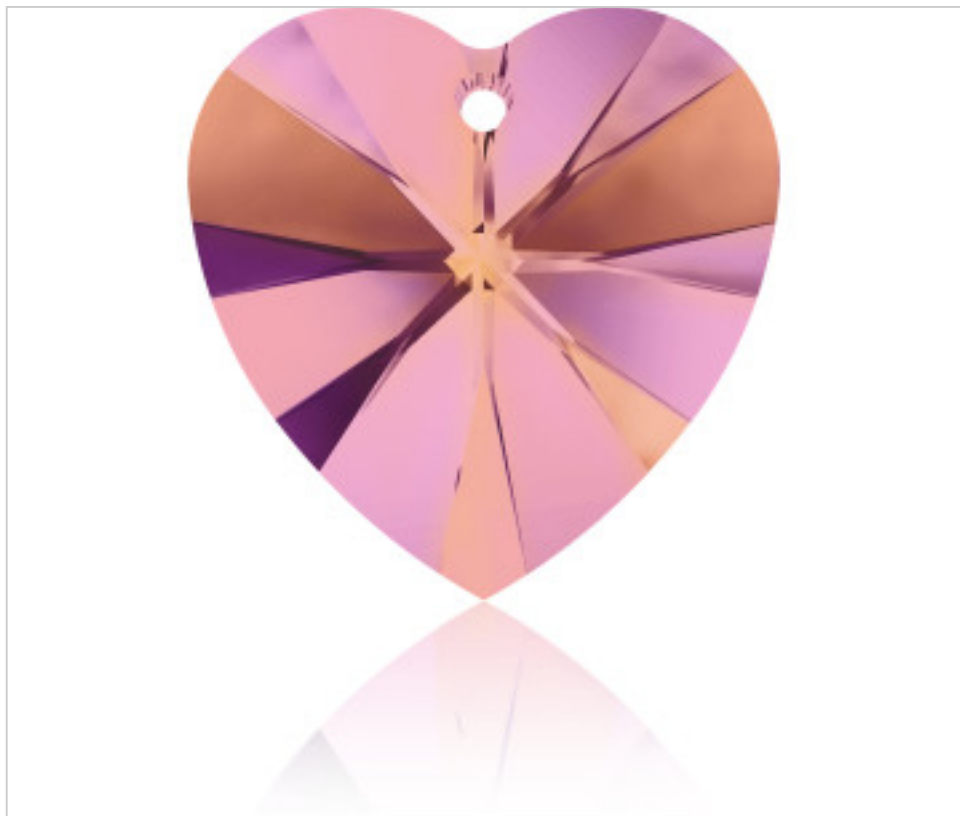

SWAROVSKI CRYSTAL > Swarovski Elements Fashion > Pendants  
6228 Xilion Heart Pendant

PP6228.028.001C - 1177490

6228 28mm Crystal (001 API)

November 03rd, 2024, 13:38

## PRICE

	Lot	P.V.P. excluding VAT
Pedido mínimo	16	4,94€

Continued on next page >>

SWAROVSKI CRYSTAL > Swarovski Elements Fashion > Pendatns  
6228 Xilion Heart Pendant

PP6228.028.001C - 1177490

6228 28mm Crystal (001 API)

## OTHER FEATURES

---

Size: 28 mm

Colour: Crystal

Color effect: Astral Pink