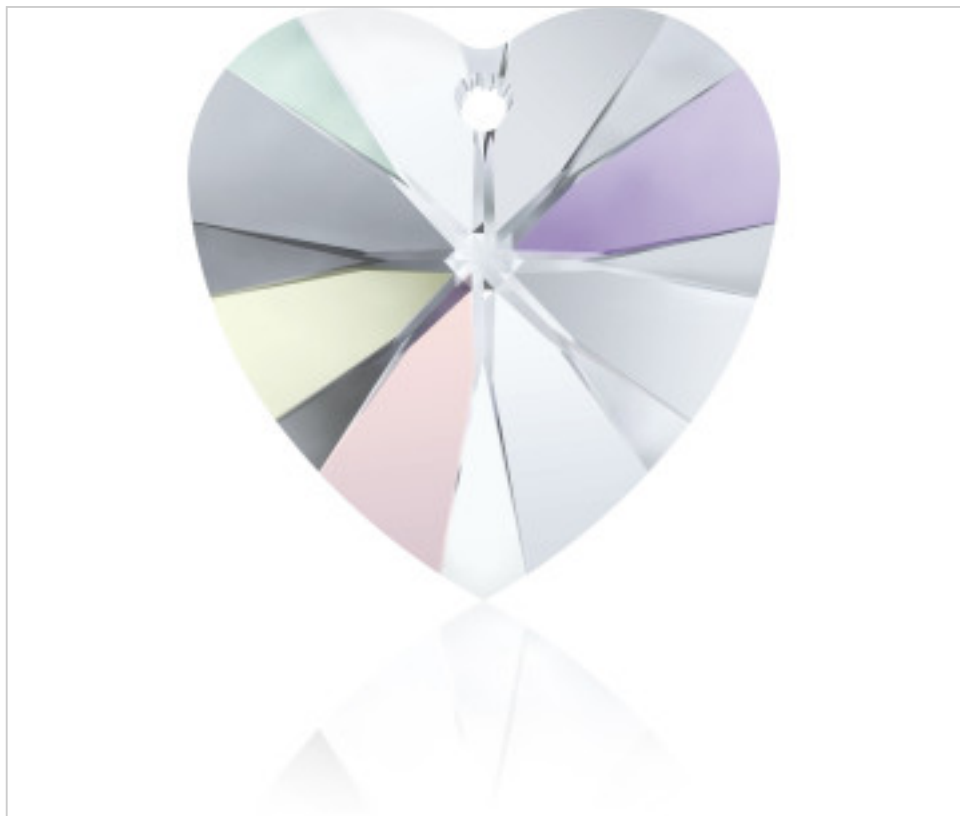

SWAROVSKI CRYSTAL > Swarovski Elements Fashion > Pendants
6228 Xilion Heart Pendant

PP6228.028.001A - 1021444

6228 28mm Crystal Aurore Boreal (001 AB)

January 22nd, 2025, 01:01

PRICE

	Lot	P.V.P. excluding VAT
Pedido mínimo	16	5,10€

Continued on next page >>

SWAROVSKI CRYSTAL > Swarovski Elements Fashion > Pendatns
6228 Xilion Heart Pendant

PP6228.028.001A - 1021444

6228 28mm Crystal Aurore Boreal (001 AB)

TECHNICAL SPECIFICATIONS

Weight: 10 Grams

Packging: Box 16 Units

OTHER FEATURES

Size: 28 mm

Colour: Crystal

Color effect: Aurore Boreal

DOCUMENTS

 [Hand](#)

 [Sewing](#)