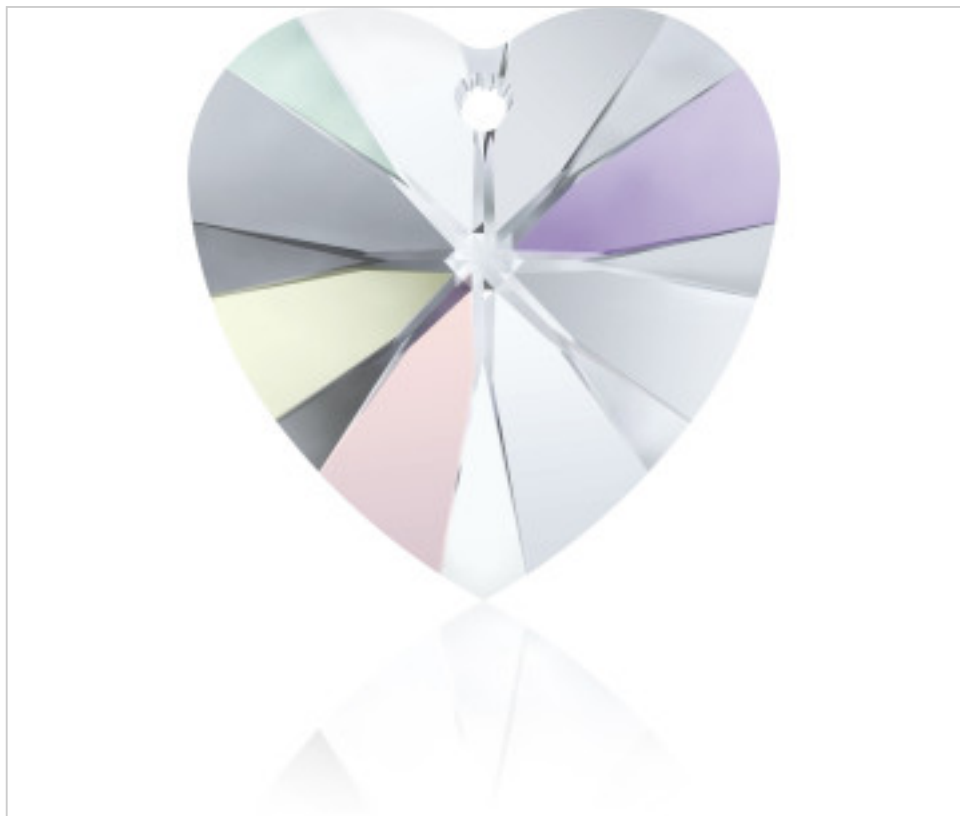

SWAROVSKI CRYSTAL > Swarovski Elements Fashion > Pendants
6228 Xilion Heart Pendant

PP6228.040.001A - 1021443

6228 40mm Crystal Aurore Boreal (001 AB)

December 22nd, 2024, 04:11

PRICE

	Lot	P.V.P. excluding VAT
Pedido mínimo	6	14,34€

Continued on next page >>

SWAROVSKI CRYSTAL > Swarovski Elements Fashion > Pendatns
6228 Xilion Heart Pendant

PP6228.040.001A - 1021443

6228 40mm Crystal Aurore Boreal (001 AB)

TECHNICAL SPECIFICATIONS

Weight: 30 Grams

OTHER FEATURES

Size: 40 mm

Colour: Crystal

Color effect: Aurore Boreal

DOCUMENTS

 [Sewing](#)

 [Hand](#)

 [6228 40mm Crystal Aurore Boreal \(001 AB\)](#)