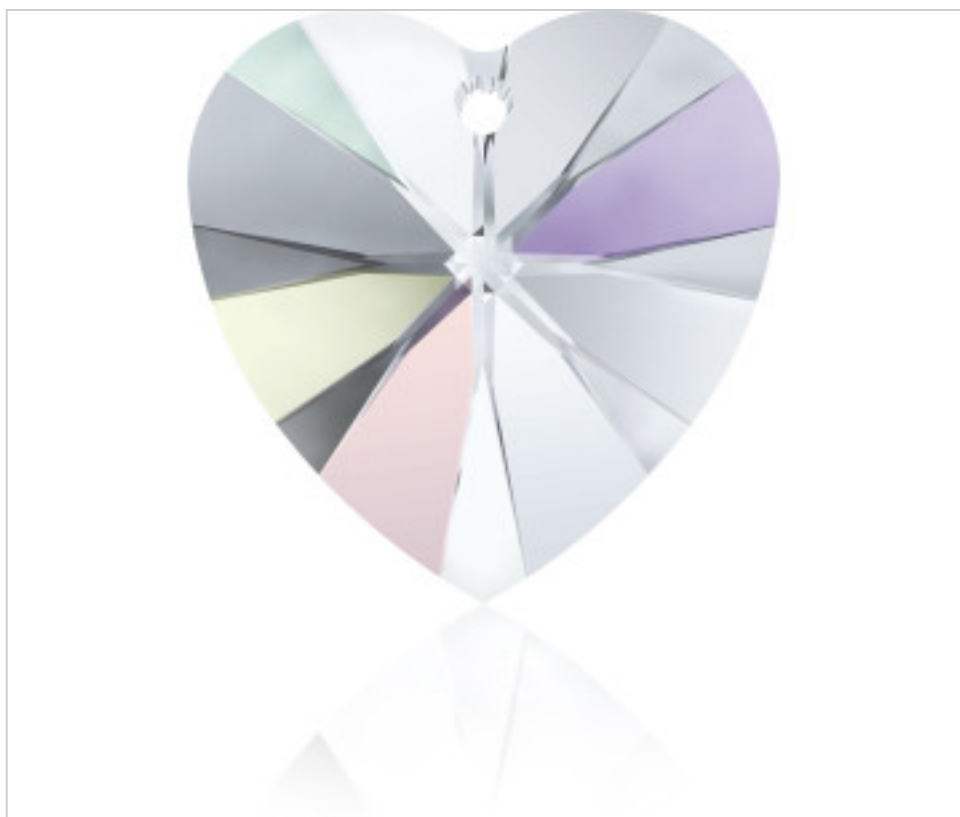

SWAROVSKI CRYSTAL > Swarovski Elements Fashion > Pendants
6228 Xilion Heart Pendant

PP6228.040.001A - 1021443

6228 40mm Crystal Aurore Boreal (001 AB)

April 05th, 2025, 02:10

PRICE

	Lot	P.V.P. excluding VAT
Pedido mínimo	6	14,79€

Continued on next page >>

SWAROVSKI CRYSTAL > Swarovski Elements Fashion > Pendatns
6228 Xilion Heart Pendant

PP6228.040.001A - 1021443

6228 40mm Crystal Aurore Boreal (001 AB)

TECHNICAL SPECIFICATIONS

Weight: 30 Grams

OTHER FEATURES

Size: 40 mm

Colour: Crystal

Color effect: Aurore Boreal

DOCUMENTS

 [Sewing](#)

 [Hand](#)

 [6228 40mm Crystal Aurore Boreal \(001 AB\)](#)