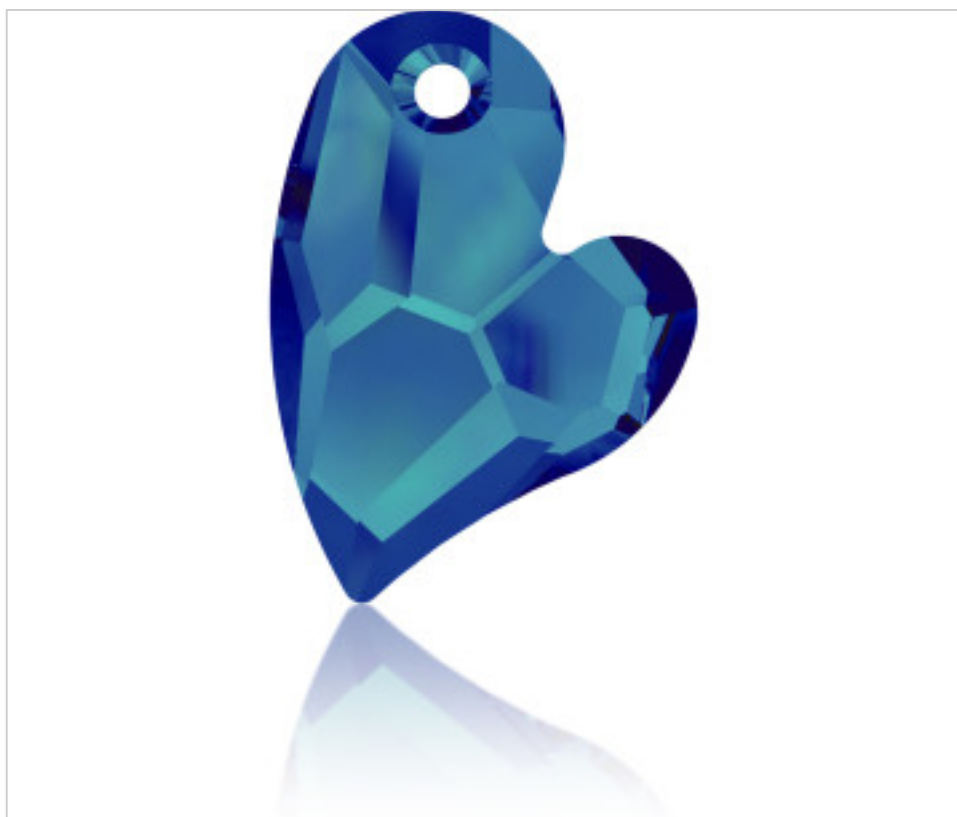

SWAROVSKI CRYSTAL > Swarovski Elements Fashion > Pendants
6261 devoted 2 U Heart Pendant

PP6261.036.001B - 1080491

6261 36mm Crystal Bermuda BlueP(001 BBL)

March 04th, 2025, 06:40

PRICE

	Lot	P.V.P. excluding VAT
Pedido mínimo	12	32,71€

Continued on next page >>

SWAROVSKI CRYSTAL > Swarovski Elements Fashion > Pendants
6261 devoted 2 U Heart Pendant

PP6261.036.001B - 1080491

6261 36mm Crystal Bermuda BlueP(001 BBL)

OTHER FEATURES

Size: 36 mm

Color effect: Bermuda Blue

Colour: Crystal

Foiled: Protective Layer for Beads and Pendants (P)

DOCUMENTS

[Hand](#)

[Sewing](#)

[6261 36mm Crystal Bermuda BlueP\(001 BBL\)](#)