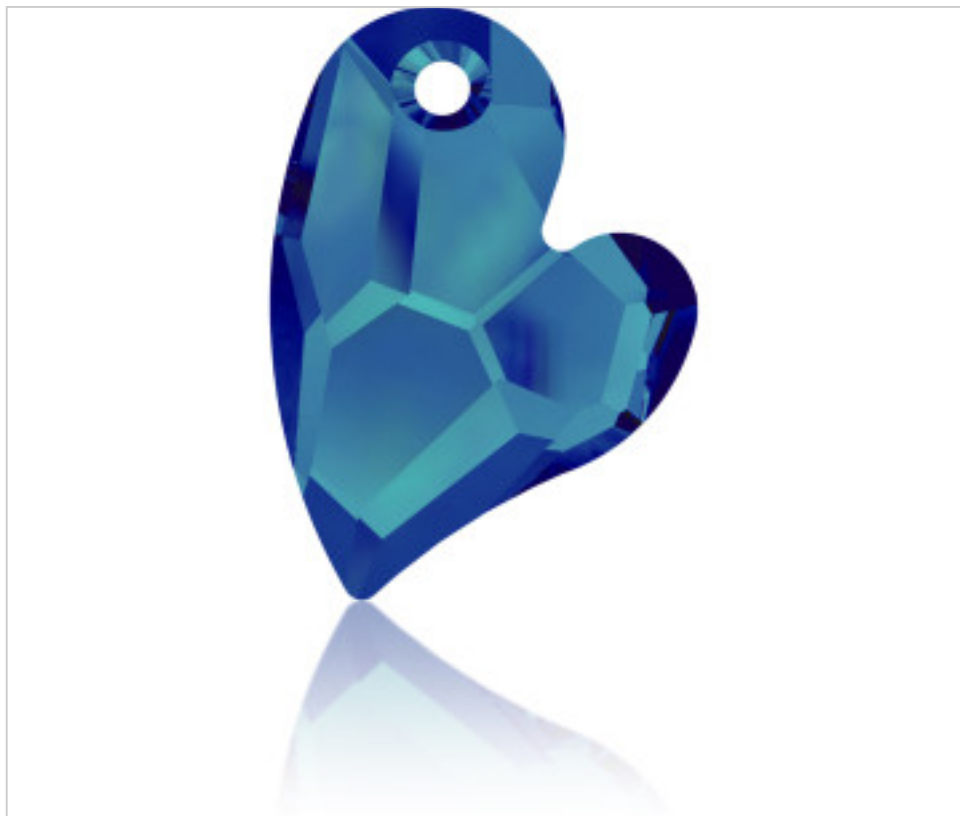

SWAROVSKI CRYSTAL > Swarovski Elements Fashion > Pendants
6261 devoted 2 U Heart Pendant

PP6261.036.001B - 1080491

6261 36mm Crystal Bermuda BlueP(001 BBL)

April 04th, 2025, 05:03

PRICE

	Lot	P.V.P. excluding VAT
Pedido mínimo	12	32,71€

Continued on next page >>

SWAROVSKI CRYSTAL > Swarovski Elements Fashion > Pendants
6261 devoted 2 U Heart Pendant

PP6261.036.001B - 1080491

6261 36mm Crystal Bermuda BlueP(001 BBL)

OTHER FEATURES

Size: 36 mm

Color effect: Bermuda Blue

Colour: Crystal

Foiled: Protective Layer for Beads and Pendants (P)

DOCUMENTS

 [Hand](#)

 [Sewing](#)

 [6261 36mm Crystal Bermuda BlueP\(001 BBL\)](#)