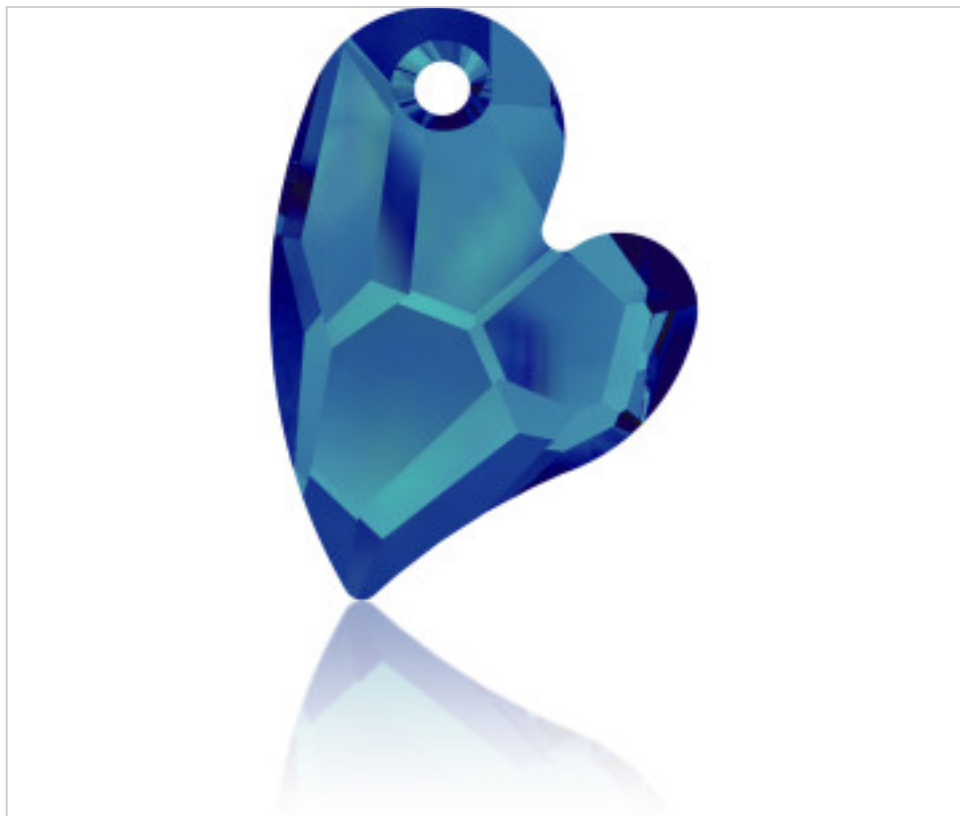

SWAROVSKI CRYSTAL > Swarovski Elements Fashion > Pendants  
6261 devoted 2 U Heart Pendant

PP6261.036.001B - 1080491

6261 36mm Crystal Bermuda BlueP(001 BBL)

February 01st, 2025, 20:49

## PRICE

	Lot	P.V.P. excluding VAT
Pedido mínimo	12	32,71€

Continued on next page >>

SWAROVSKI CRYSTAL > Swarovski Elements Fashion > Pendants  
6261 devoted 2 U Heart Pendant

PP6261.036.001B - 1080491

6261 36mm Crystal Bermuda BlueP(001 BBL)

## OTHER FEATURES

---

Size: 36 mm

Color effect: Bermuda Blue

Colour: Crystal

Foiled: Protective Layer for Beads and Pendants (P)