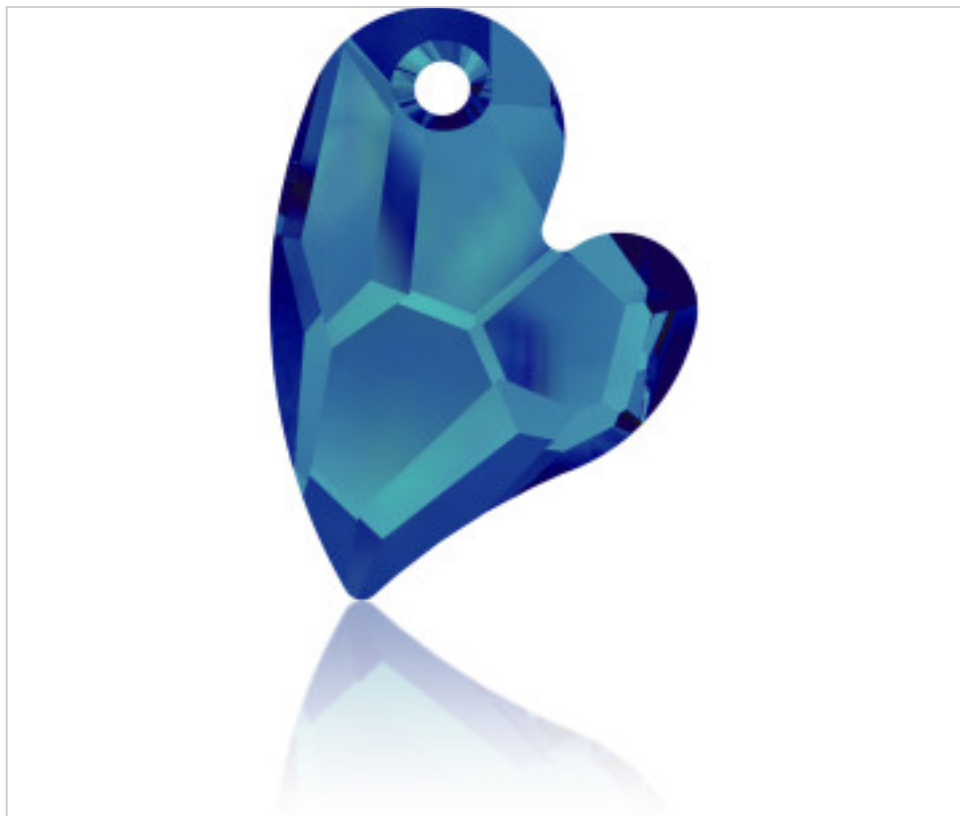

SWAROVSKI CRYSTAL > Swarovski Elements Fashion > Pendants
6261 devoted 2 U Heart Pendant

PP6261.036.001B - 1080491

6261 36mm Crystal Bermuda BlueP(001 BBL)

December 22nd, 2024, 04:24

PRICE

	Lot	P.V.P. excluding VAT
Pedido mínimo	12	31,71€

Continued on next page >>

SWAROVSKI CRYSTAL > Swarovski Elements Fashion > Pendants
6261 devoted 2 U Heart Pendant

PP6261.036.001B - 1080491

6261 36mm Crystal Bermuda BlueP(001 BBL)

OTHER FEATURES

Size: 36 mm

Color effect: Bermuda Blue

Colour: Crystal

Foiled: Protective Layer for Beads and Pendants (P)

DOCUMENTS

 [Hand](#)

 [Sewing](#)

 [6261 36mm Crystal Bermuda BlueP\(001 BBL\)](#)