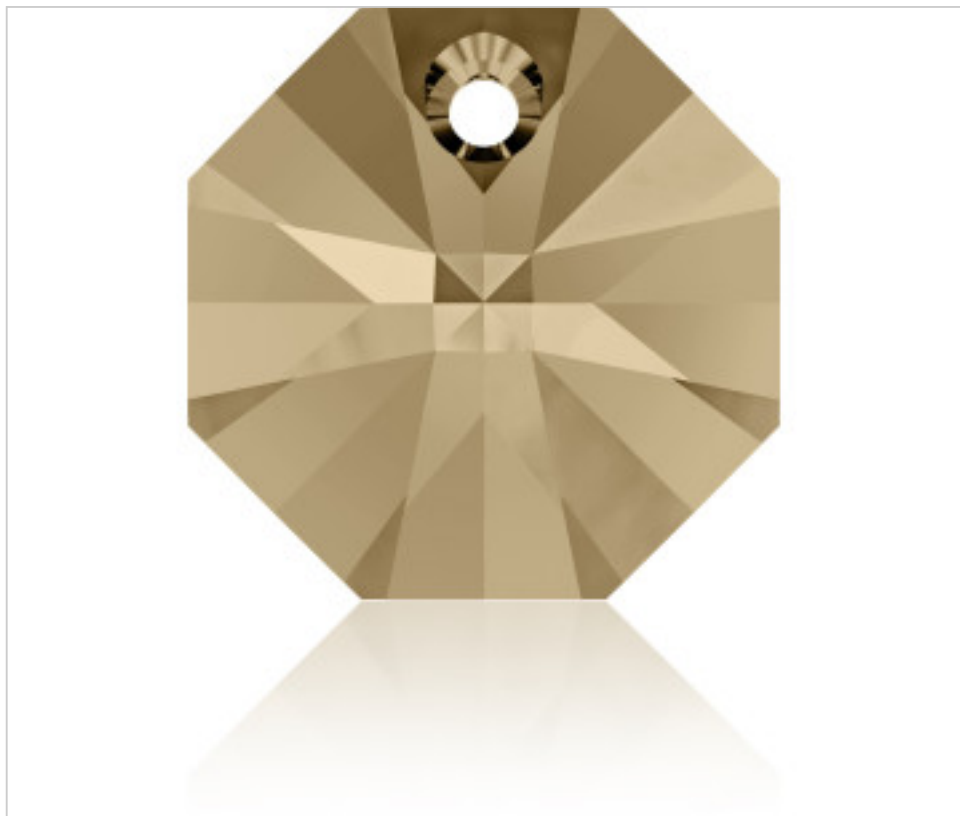

SWAROVSKI CRYSTAL > Swarovski Elements Fashion > Pendants  
6401 Octagon Pendant

PP6401.008.001B - 1157729

6401 8mm Crystal Golden Shadow(001 GSHA)

February 01st, 2025, 19:37

## PRICE

|               | Lot | P.V.P. excluding VAT |
|---------------|-----|----------------------|
| Pedido mínimo | 288 | 0,3322€              |

Continued on next page >>

SWAROVSKI CRYSTAL > Swarovski Elements Fashion > Pendatns  
6401 Octagon Pendant

PP6401.008.001B - 1157729

6401 8mm Crystal Golden Shadow(001 GSHA)

## OTHER FEATURES

---

Size: 8 mm

Colour: Crystal

Color effect: Golden Shadow