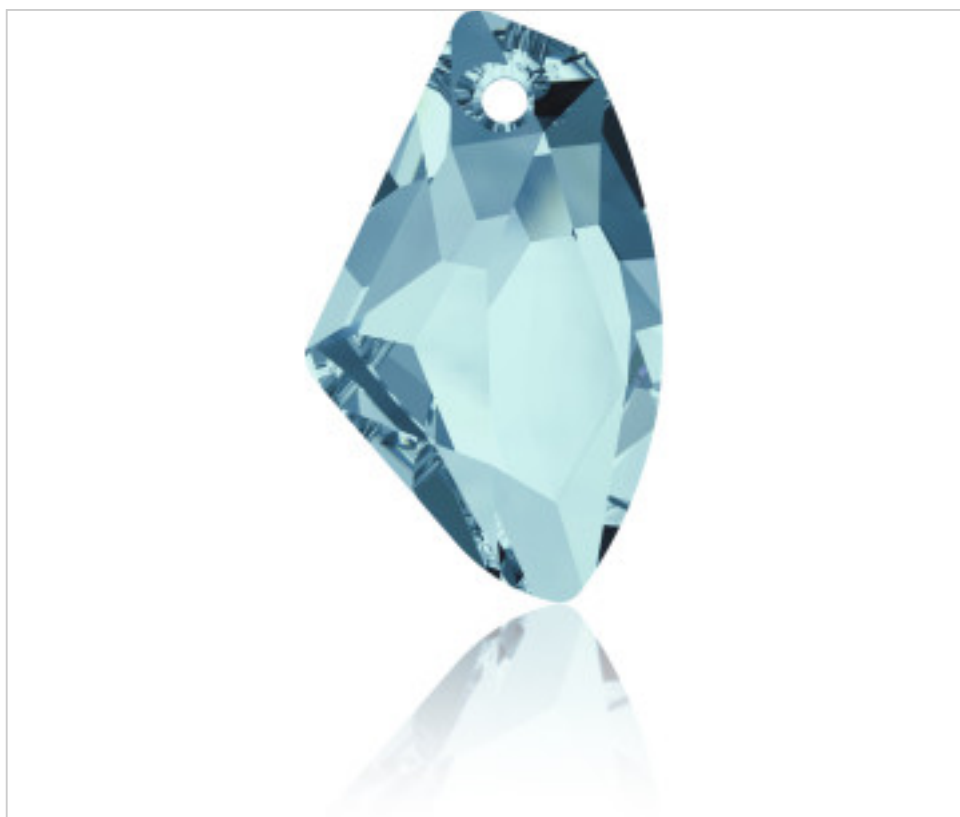

SWAROVSKI CRYSTAL > Swarovski Elements Fashion > Pendants
6656 Galactic Vertical

PP6656.027.202 - 913156

6656 27mm Aquamarine (202)

April 05th, 2025, 06:06

PRICE

	Lot	P.V.P. excluding VAT
Pedido mínimo	30	5,15€

Continued on next page >>

SWAROVSKI CRYSTAL > Swarovski Elements Fashion > Pendatns
6656 Galactic Vertical

PP6656.027.202 - 913156

6656 27mm Aquamarine (202)

TECHNICAL SPECIFICATIONS

Packging: Box 30 Units

OTHER FEATURES

Colour: Aquamarine

Size: 27 mm

Colour: Aquamarine

DOCUMENTS

 [Hand](#)

 [Sewing](#)

 [6656 27mm Aquamarine \(202 \)](#)