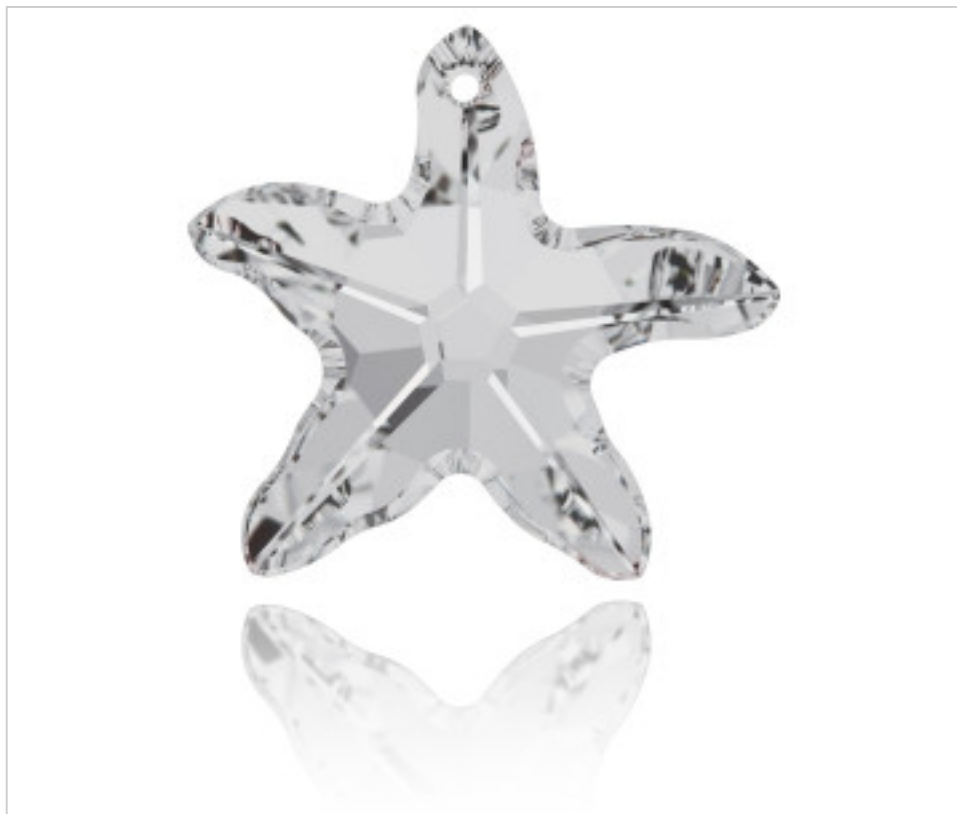

SWAROVSKI CRYSTAL > Swarovski Elements Fashion > Pendants
6721 Starfish Pendant

PP6721.020.001 - 845732

6721 20mm Crystal (001)

March 09th, 2025, 17:01

PRICE

	Lot	P.V.P. excluding VAT
Pedido mínimo	30	3,00€

Continued on next page >>

SWAROVSKI CRYSTAL > Swarovski Elements Fashion > Pendatns
6721 Starfish Pendant

PP6721.020.001 - 845732

6721 20mm Crystal (001)

TECHNICAL SPECIFICATIONS

Weight: 3 Grams

Packging: Box 30 Units

OTHER FEATURES

Size: 20 mm

Colour: Crystal

DOCUMENTS

 [Hand](#)

 [Sewing](#)

 [6721 20mm Crystal \(001 \)](#)

 [6721 20mm Crystal \(001 \)](#)