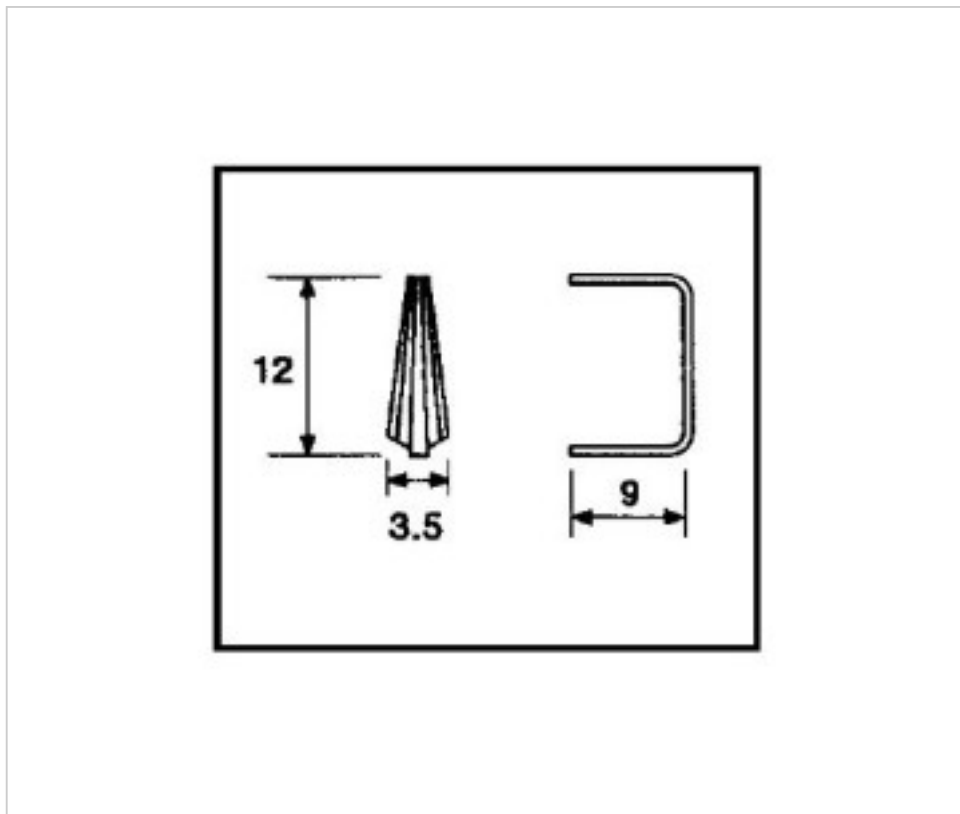

CRYSTAL FOR LAMPS > Scholer Crystal Austria > Schöler Accessories line
Accessories linker and pasted

E19140122

9140 12mm short leg tie Chrome

December 22nd, 2024, 04:33

PRICE

	Lot	P.V.P. excluding VAT
Pedido mínimo	6090	0,0156€

Continued on next page >>

CRYSTAL FOR LAMPS > Scholer Crystal Austria > Schöler Accessories line
Accessories linker and pasted

E19140122

9140 12mm short leg tie Chrome

TECHNICAL SPECIFICATIONS

Weight: 0 Grams

Packging: Box 6090 Units

OTHER FEATURES

Length (mm): 9

High (mm): 12

Colour: Chrome

DOCUMENTS

 [9140 12mm short leg tie Chrome](#)