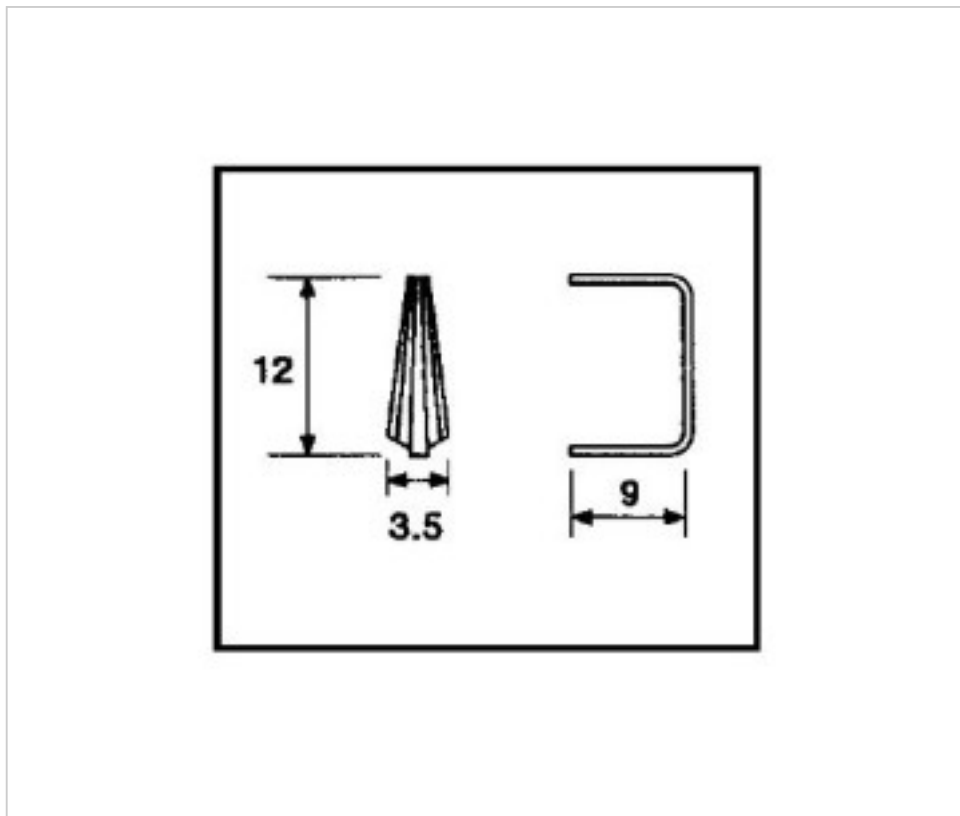

CRYSTAL FOR LAMPS > Scholer Crystal Austria > Schöler Accessories line
Accessories linker and pasted

E19140122

9140 12mm short leg tie Chrome

February 22nd, 2025, 16:29

PRICE

	Lot	P.V.P. excluding VAT
Pedido mínimo	6090	0,0170€

Continued on next page >>

CRYSTAL FOR LAMPS > Scholer Crystal Austria > Schöler Accessories line
Accessories linker and pasted

E19140122

9140 12mm short leg tie Chrome

TECHNICAL SPECIFICATIONS

Weight: 0 Grams

Packging: Box 6090 Units

OTHER FEATURES

Length (mm): 9

High (mm): 12

Colour: Chrome

DOCUMENTS

 [9140 12mm short leg tie Chrome](#)