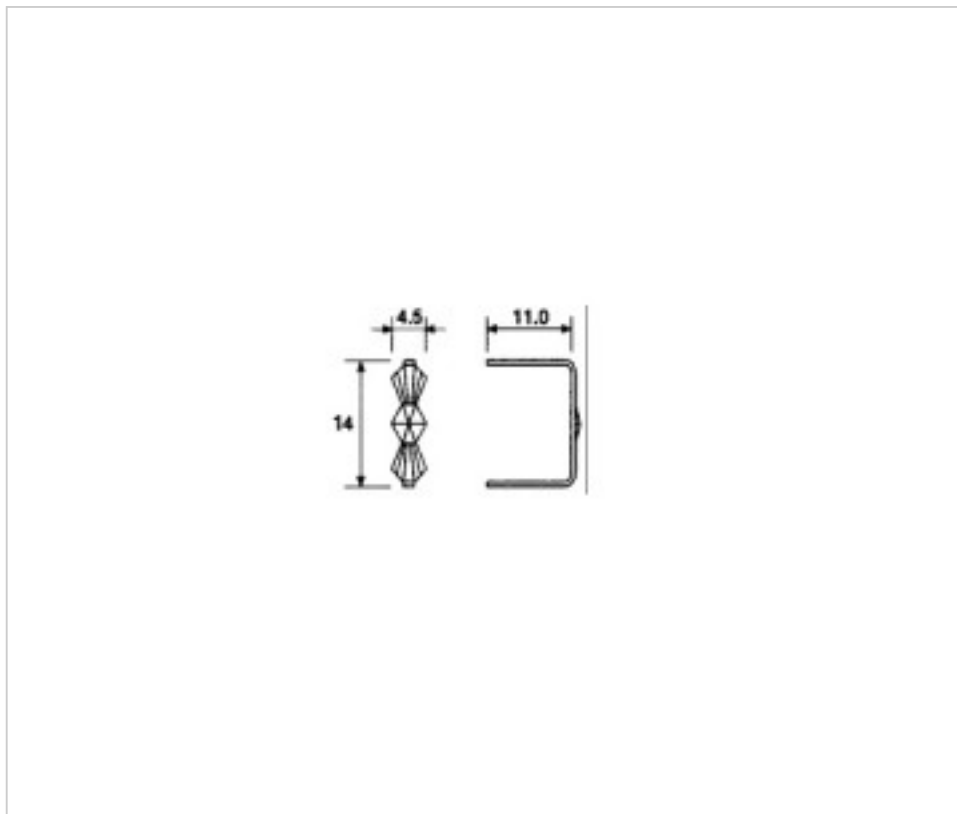

CRYSTAL FOR LAMPS > Scholer Crystal Austria > Schöler Accessories line
Accessories linker and pasted

E19143142

9143 14mm long leg tie Chrome

January 22nd, 2025, 01:09

PRICE

	Lot	P.V.P. excluding VAT
Pedido mínimo	3170	0,0277€

Continued on next page >>

CRYSTAL FOR LAMPS > Scholer Crystal Austria > Schöler Accessories line
Accessories linker and pasted

E19143142

9143 14mm long leg tie Chrome

TECHNICAL SPECIFICATIONS

Weight: 0 Grams

Packging: Box 3170 Units

OTHER FEATURES

Length (mm): 16

High (mm): 14

Colour: Gold