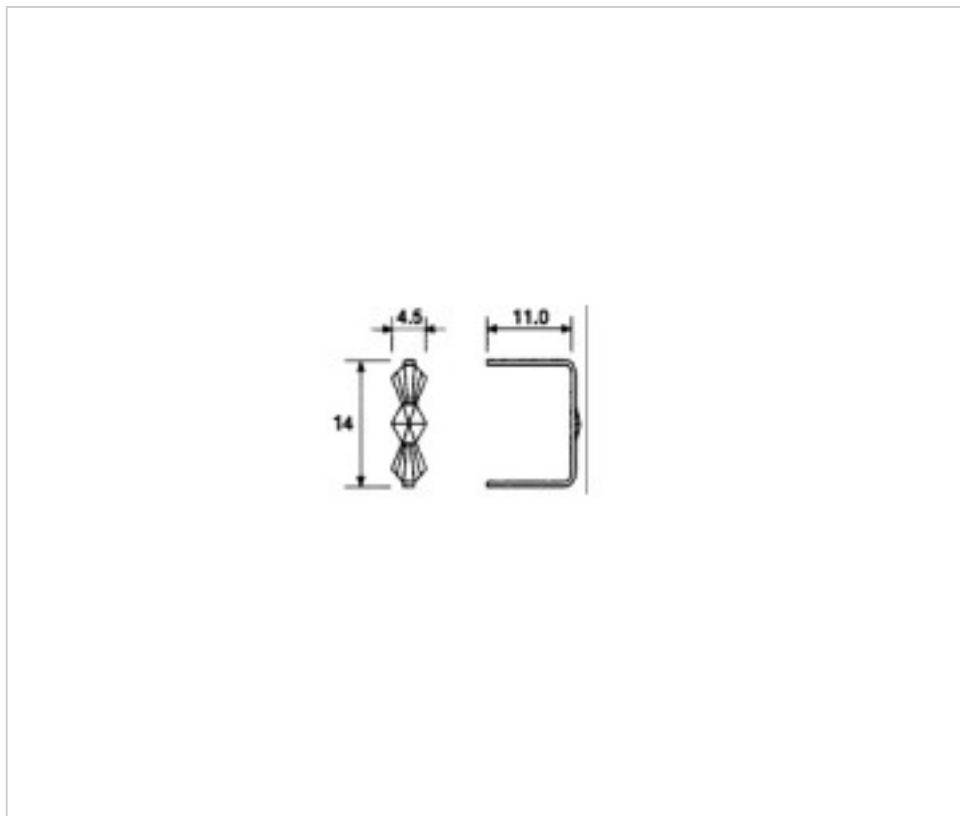

CRYSTAL FOR LAMPS > Scholer Crystal Austria > Schöler Accessories line
Accessories linker and pasted

E19143142

9143 14mm long leg tie Chrome

April 04th, 2025, 00:34

PRICE

| | Lot | P.V.P. excluding VAT |
|---------------|------|----------------------|
| Pedido mínimo | 3170 | 0,0277€ |

Continued on next page >>

CRYSTAL FOR LAMPS > Scholer Crystal Austria > Schöler Accessories line
Accessories linker and pasted

E19143142

9143 14mm long leg tie Chrome

TECHNICAL SPECIFICATIONS

Weight: 0 Grams

Packging: Box 3170 Units

OTHER FEATURES

Length (mm): 16

High (mm): 14

Colour: Gold