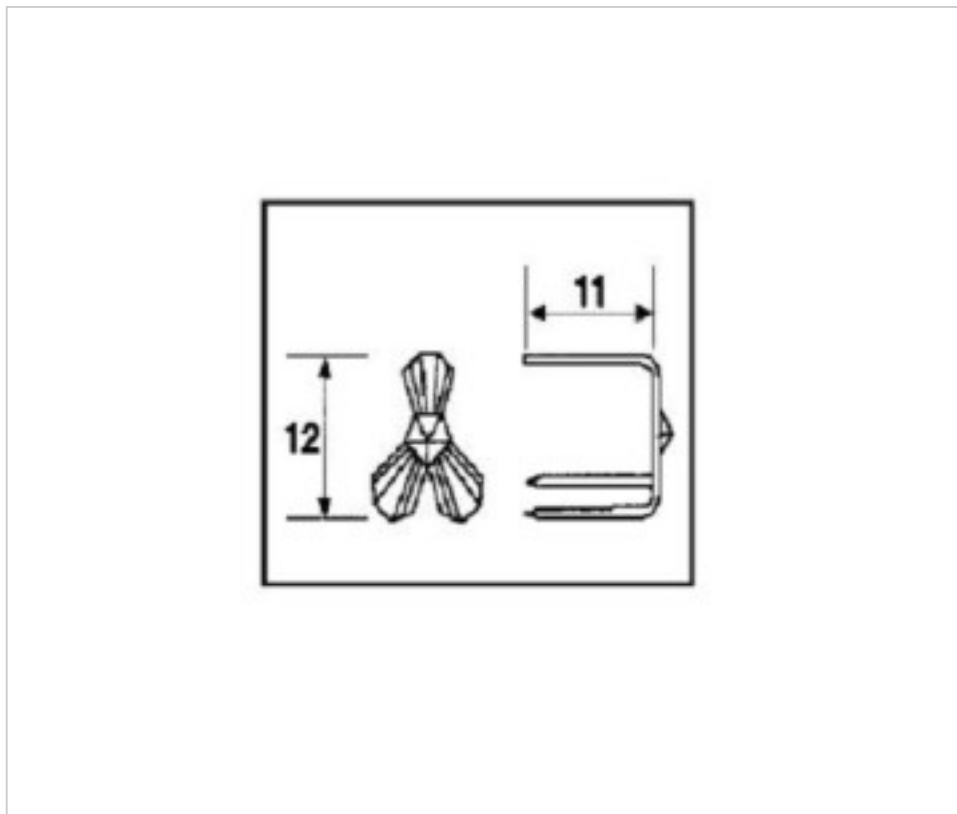

CRYSTAL FOR LAMPS > Scholer Crystal Austria > Schöler Accessories line
Accessories linker and pasted

E19144121

9144 three legs gold

April 04th, 2025, 00:25

PRICE

	Lot	P.V.P. excluding VAT
Pedido mínimo	2650	0,1834€

Continued on next page >>

CRYSTAL FOR LAMPS > Scholer Crystal Austria > Schöler Accessories line
Accessories linker and pasted

E19144121

9144 three legs gold

TECHNICAL SPECIFICATIONS

Weight: 0 Grams

Packging: Box 2650 Units

OTHER FEATURES

Length (mm): 12

High (mm): 11

Colour: Gold

DOCUMENTS

 [9144 three legs gold](#)