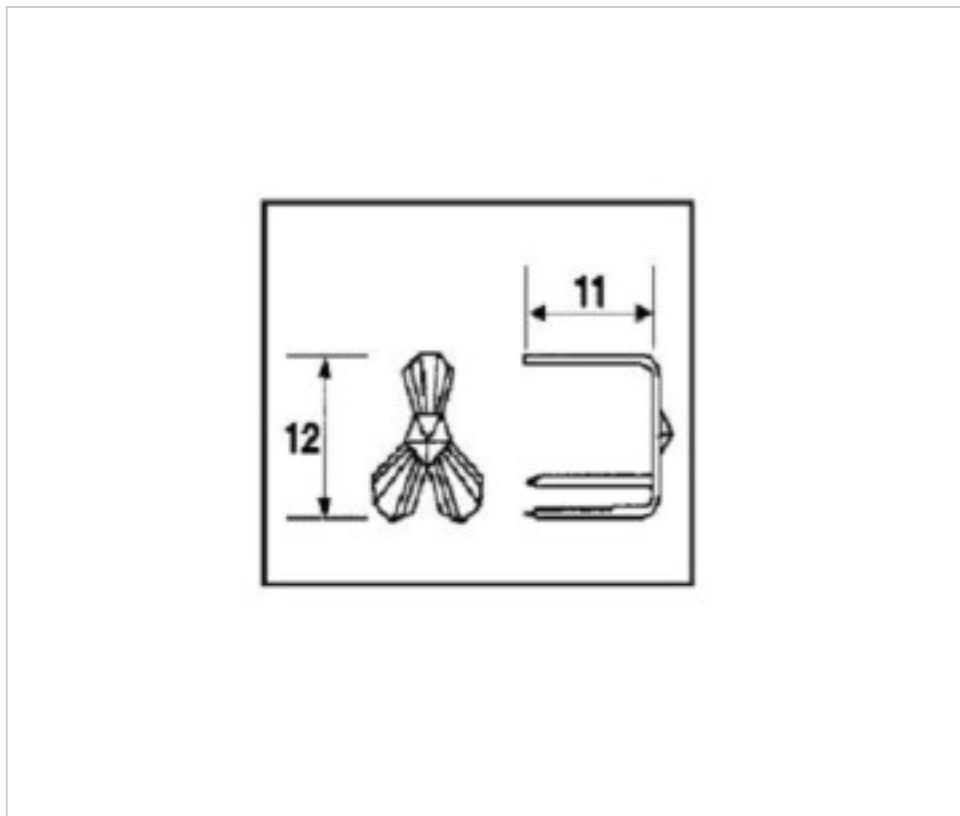

CRYSTAL FOR LAMPS > Scholer Crystal Austria > Schöler Accessories line
Accessories linker and pasted

E19144121

9144 three legs gold

December 03rd, 2024, 18:49

PRICE

	Lot	P.V.P. excluding VAT
Pedido mínimo	2650	0,1668€

Continued on next page >>

CRYSTAL FOR LAMPS > Scholer Crystal Austria > Schöler Accessories line
Accessories linker and pasted

E19144121

9144 three legs gold

TECHNICAL SPECIFICATIONS

Weight: 0 Grams

Packging: Box 2650 Units

OTHER FEATURES

Length (mm): 12

High (mm): 11

Colour: Gold

DOCUMENTS

 [9144 three legs gold](#)