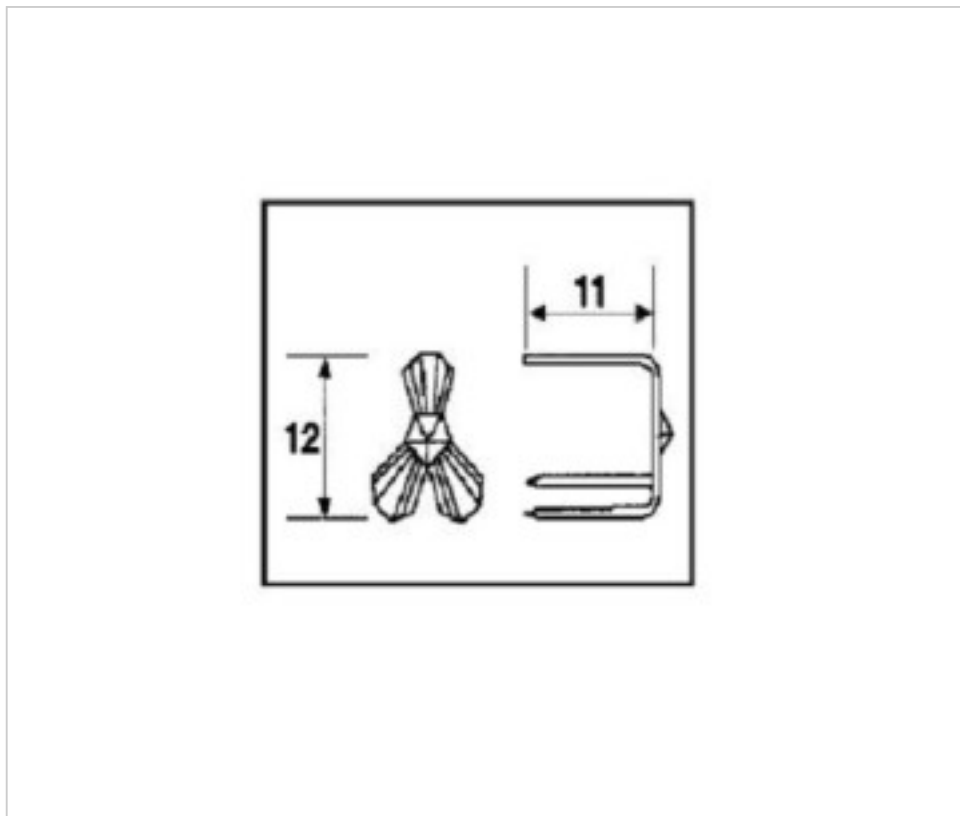

CRYSTAL FOR LAMPS > Scholer Crystal Austria > Schöler Accessories line  
Accessories linker and pasted

E19144121

9144 three legs gold

January 22nd, 2025, 00:53

**PRICE**

	Lot	P.V.P. excluding VAT
Pedido mínimo	2650	0,1834€

## **OTHER FEATURES**

---

Length (mm): 12

High (mm): 11

Colour: Gold