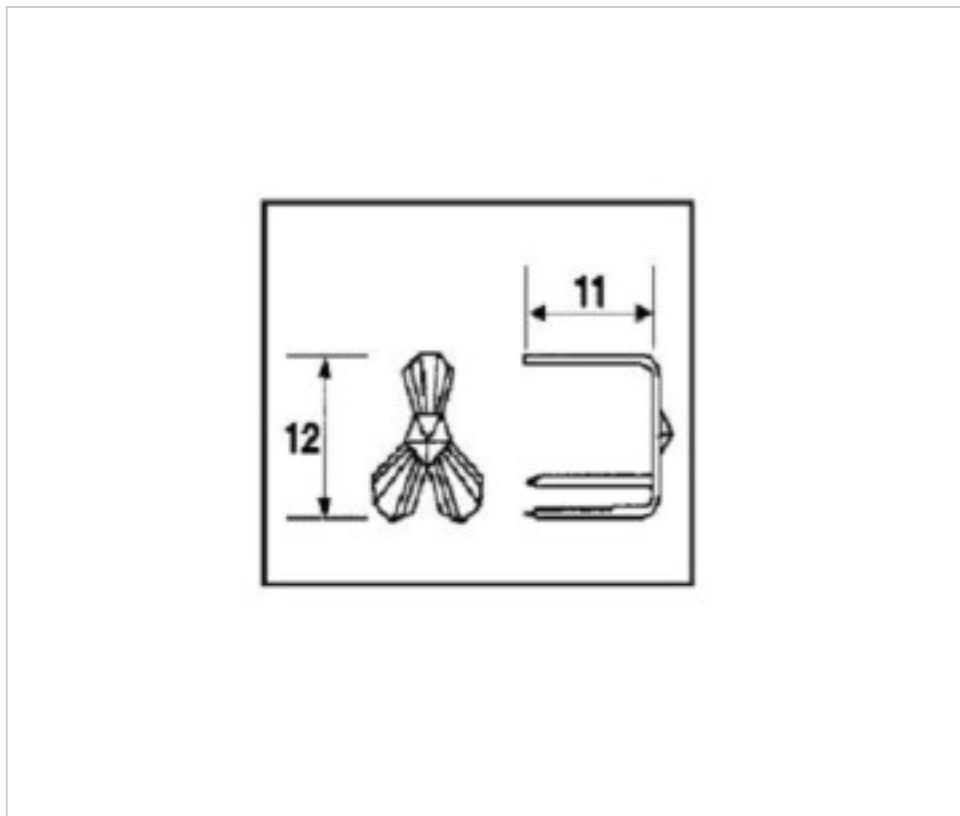

CRYSTAL FOR LAMPS > Scholer Crystal Austria > Schöler Accessories line  
Accessories linker and pasted

E19144121

9144 three legs gold

February 22nd, 2025, 16:45

**PRICE**

	Lot	P.V.P. excluding VAT
Pedido mínimo	2650	0,1834€

## OTHER FEATURES

---

Length (mm): 12

High (mm): 11

Colour: Gold