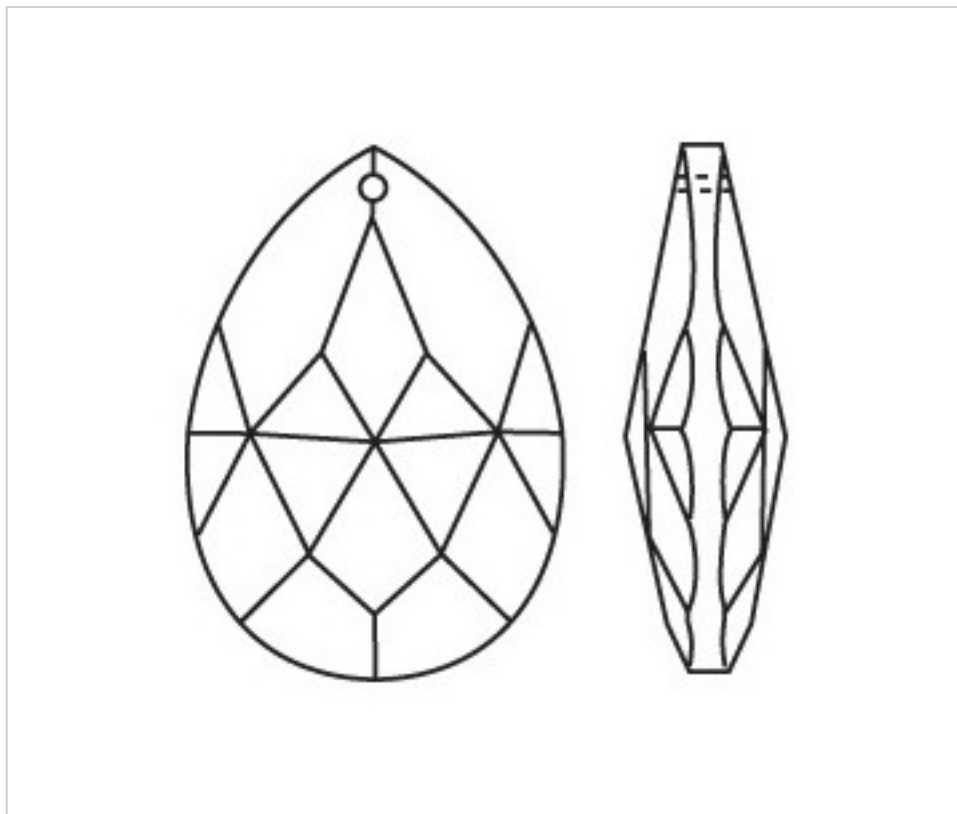

CRYSTAL FOR LAMPS > Scholer Crystal Austria > Schöler Fantastic Line
Fantastic Almonds

D942D76

Almond 3420/76x44mm GOLD

March 04th, 2025, 05:38

PRICE

	Lot	P.V.P. excluding VAT
Pedido mínimo	24	6,64€

Continued on next page >>

CRYSTAL FOR LAMPS > Scholer Crystal Austria > Schöler Fantastic Line
Fantastic Almonds

D942D76

Almond 3420/76x44mm GOLD

TECHNICAL SPECIFICATIONS

Weight: 73 Grams

OTHER FEATURES

Length (mm): 76

Width (mm): 44