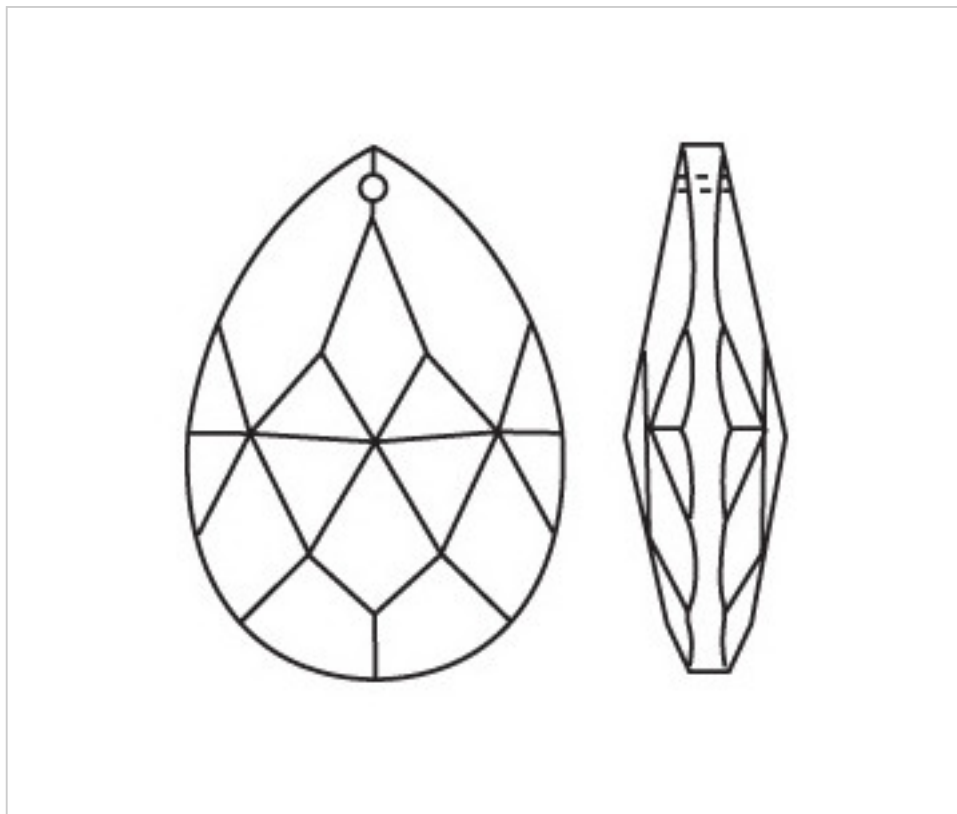

D942M89

Almond 3420/89x52mm Amber

April 06th, 2025, 12:31

PRICE

	Lot	P.V.P. excluding VAT
	1	15,78€
	6	10,52€
	18	9,18€

Continued on next page >>

CRYSTAL FOR LAMPS > Scholer Crystal Austria > Schöler Fantastic Line
Fantastic Almonds

D942M89

Almond 3420/89x52mm Amber

TECHNICAL SPECIFICATIONS

Packging: Box 18 Units

OTHER FEATURES

Length (mm): 89

Width (mm): 52

Colour: Amber