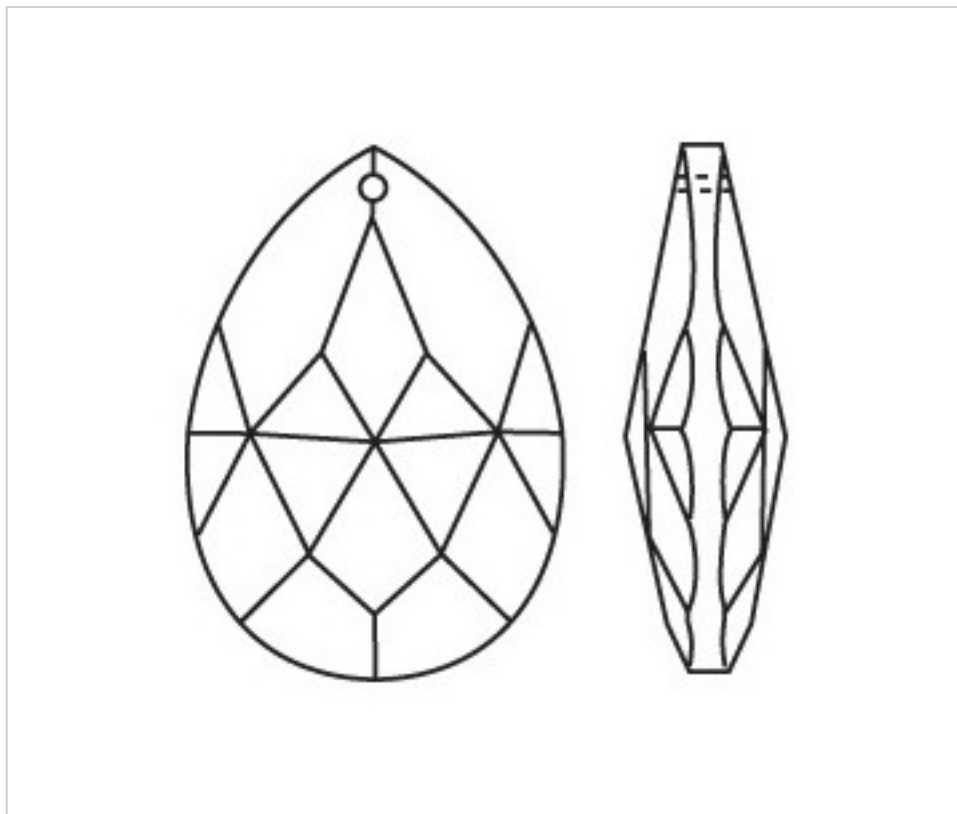

D942M89

Almond 3420/89x52mm Amber

February 01st, 2025, 23:58

PRICE

Lot	P.V.P. excluding VAT
1	15,78€
6	10,52€
18	9,18€

Continued on next page >>

CRYSTAL FOR LAMPS > Scholer Crystal Austria > Schöler Fantastic Line
Fantastic Almonds

D942M89

Almond 3420/89x52mm Amber

TECHNICAL SPECIFICATIONS

Packging: Box 18 Units

OTHER FEATURES

Length (mm): 89

Width (mm): 52

Colour: Amber