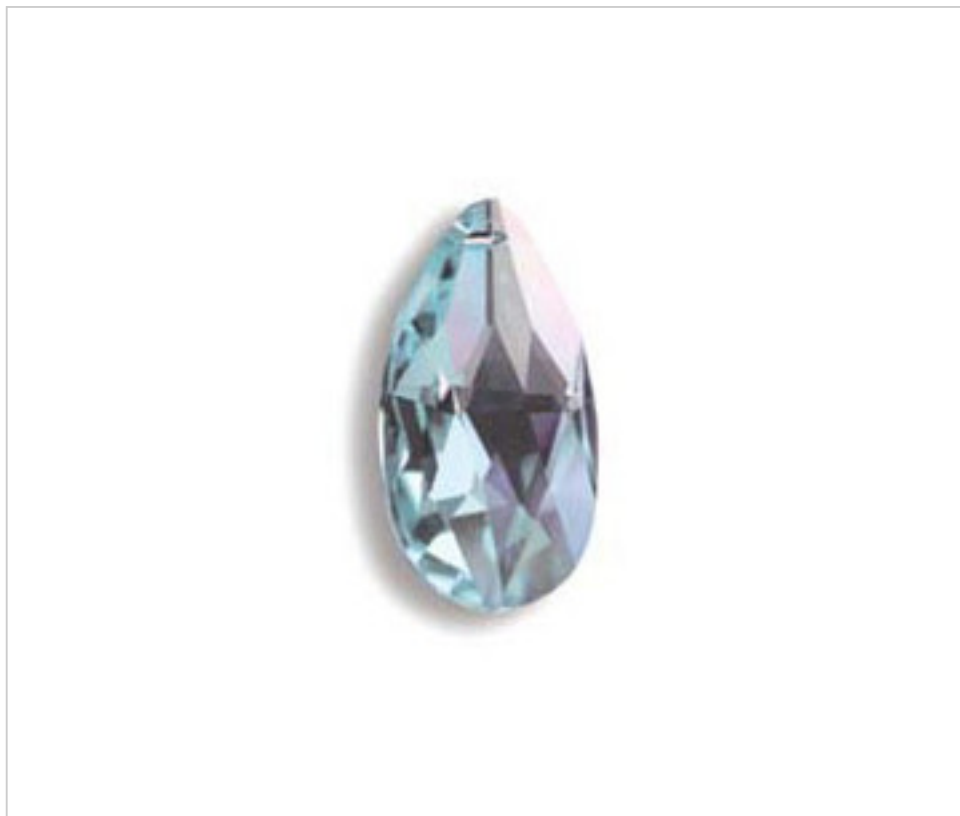

SWAROVSKI CRYSTAL > Strass Swarovski Crystal > Strass Swarovski Almonds
Strass Colors Almonds

11287215BS - 1177891

Almond 8721/50x29mm Blue Shade

November 21st, 2024, 14:18

PRICE

Lot	P.V.P. excluding VAT
1	5,94€
18	4,76€
72	4,14€

Continued on next page >>

SWAROVSKI CRYSTAL > Strass Swarovski Crystal > Strass Swarovski Almonds
Strass Colors Almonds

11287215BS - 1177891

Almond 8721/50x29mm Blue Shade

TECHNICAL SPECIFICATIONS

Weight: 26 Grams