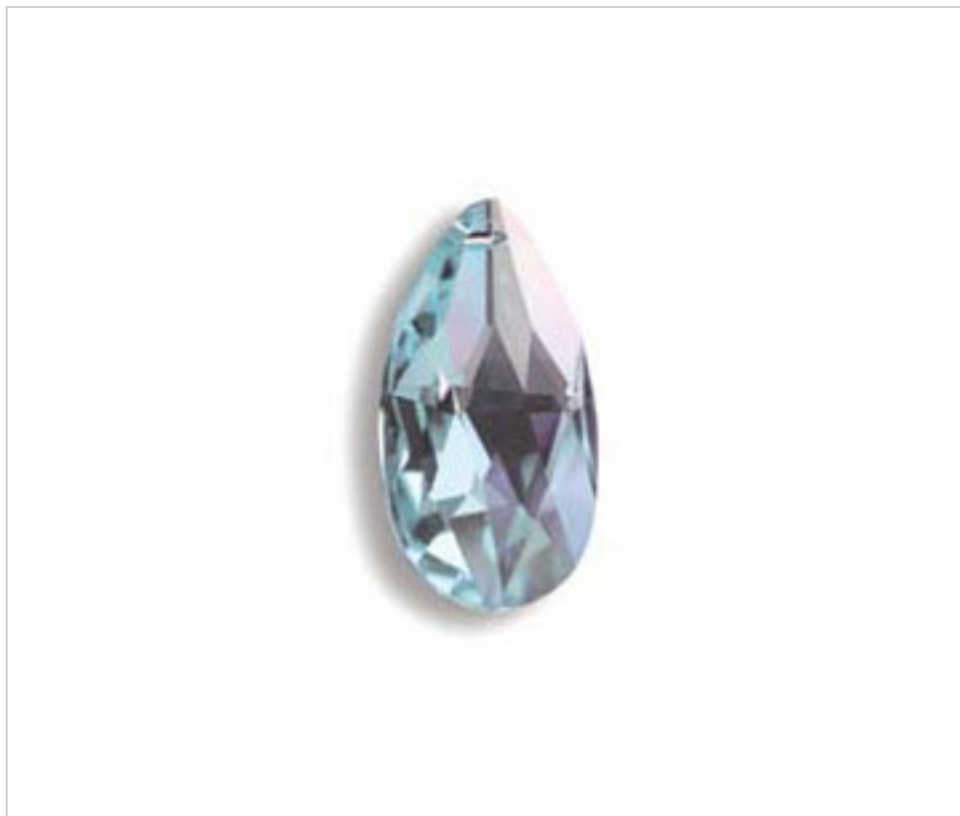

SWAROVSKI CRYSTAL > Strass Swarovski Crystal > Strass Swarovski Almonds
Strass Colors Almonds

11287215BS - 1177891

Almond 8721/50x29mm Blue Shade

December 22nd, 2024, 02:49

PRICE

Lot	P.V.P. excluding VAT
1	5,94€
18	4,76€
72	4,14€

Continued on next page >>

SWAROVSKI CRYSTAL > Strass Swarovski Crystal > Strass Swarovski Almonds
Strass Colors Almonds

11287215BS - 1177891

Almond 8721/50x29mm Blue Shade

TECHNICAL SPECIFICATIONS

Weight: 26 Grams