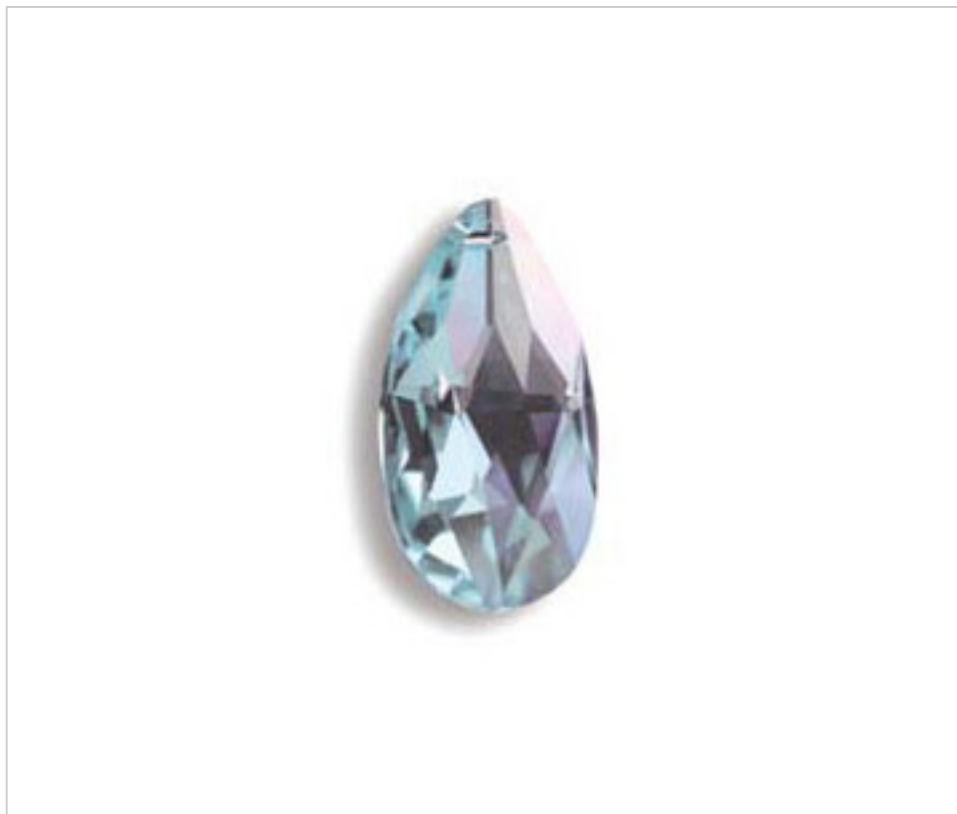

SWAROVSKI CRYSTAL > Strass Swarovski Crystal > Strass Swarovski Almonds
Strass Colors Almonds

11287215BS - 1177891

Almond 8721/50x29mm Blue Shade

March 13th, 2025, 14:15

PRICE

Lot	P.V.P. excluding VAT
1	5,94€
18	4,76€
72	4,14€

Continued on next page >>

SWAROVSKI CRYSTAL > Strass Swarovski Crystal > Strass Swarovski Almonds
Strass Colors Almonds

11287215BS - 1177891

Almond 8721/50x29mm Blue Shade

TECHNICAL SPECIFICATIONS

Weight: 26 Grams