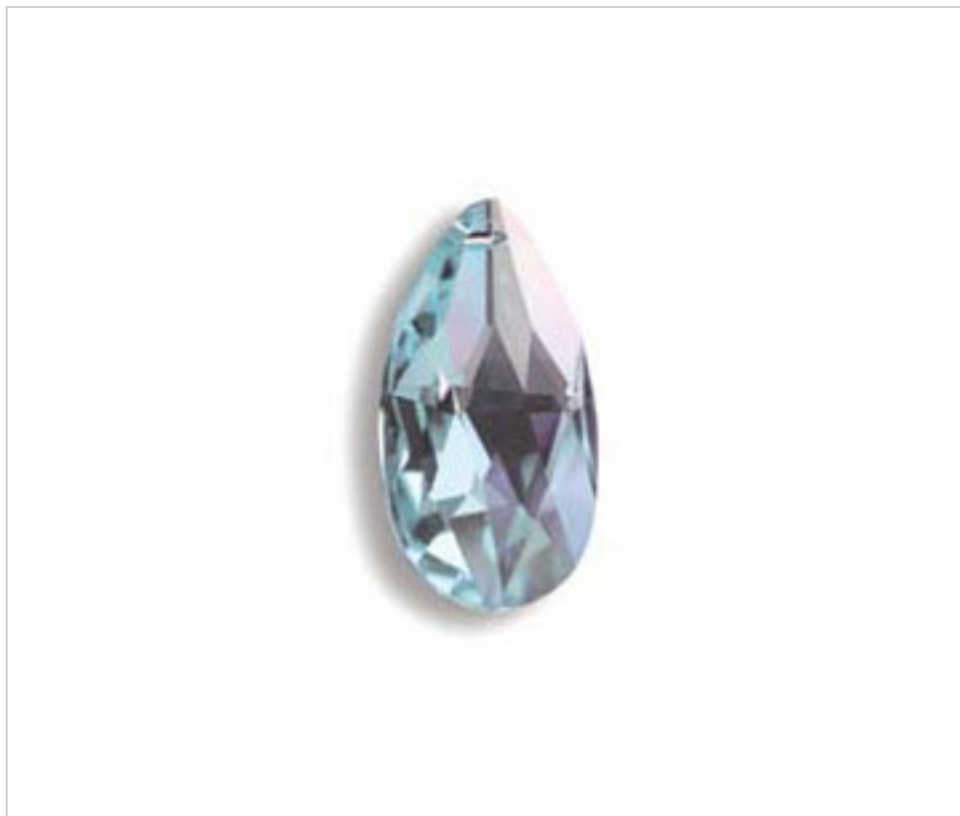

SWAROVSKI CRYSTAL > Strass Swarovski Crystal > Strass Swarovski Almonds  
Strass Colors Almonds

11287215S - 5039181

Almond 8721/ 50x29mm Silk

February 22nd, 2025, 07:31

## PRICE

	Lot	P.V.P. excluding VAT
Pedido mínimo	72	10,13€

Continued on next page >>

SWAROVSKI CRYSTAL > Strass Swarovski Crystal > Strass Swarovski Almonds  
Strass Colors Almonds

11287215S - 5039181

**Almond 8721/ 50x29mm Silk**

## OTHER FEATURES

---

Length (mm): 50

Width (mm): 29

Colour: silk