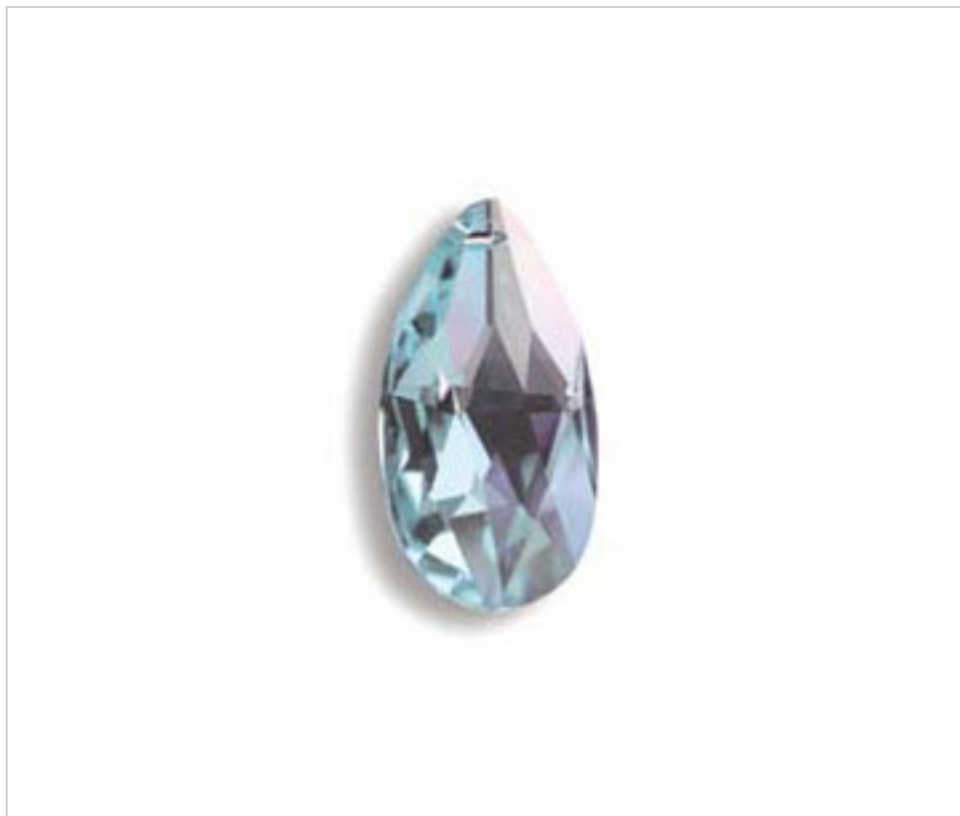

SWAROVSKI CRYSTAL > Strass Swarovski Crystal > Strass Swarovski Almonds
Strass Colors Almonds

11287215S - 5039181

Almond 8721/ 50x29mm Silk

November 23rd, 2024, 09:13

PRICE

	Lot	P.V.P. excluding VAT
Pedido mínimo	72	10,13€

Continued on next page >>

SWAROVSKI CRYSTAL > Strass Swarovski Crystal > Strass Swarovski Almonds
Strass Colors Almonds

11287215S - 5039181

Almond 8721/ 50x29mm Silk

TECHNICAL SPECIFICATIONS

Weight: 26 Grams