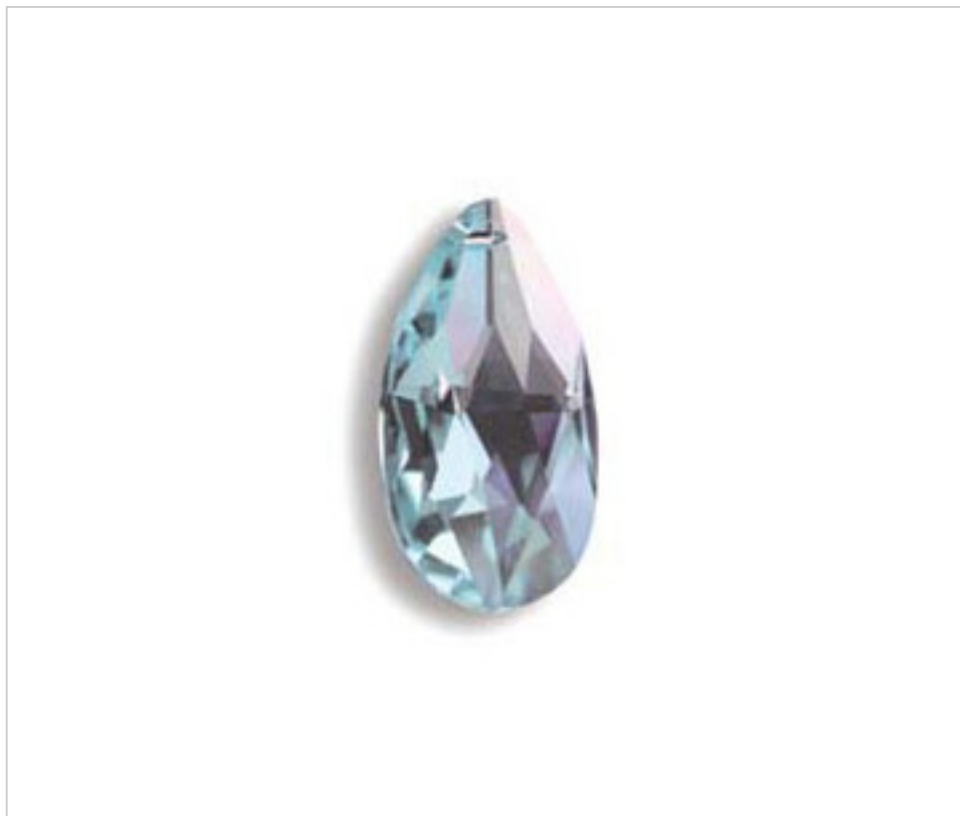

SWAROVSKI CRYSTAL > Strass Swarovski Crystal > Strass Swarovski Almonds
Strass Colors Almonds

11287215S - 5039181

Almond 8721/ 50x29mm Silk

April 05th, 2025, 13:23

PRICE

	Lot	P.V.P. excluding VAT
Pedido mínimo	72	10,13€

Continued on next page >>

SWAROVSKI CRYSTAL > Strass Swarovski Crystal > Strass Swarovski Almonds
Strass Colors Almonds

11287215S - 5039181

Almond 8721/ 50x29mm Silk

TECHNICAL SPECIFICATIONS

Weight: 26 Grams