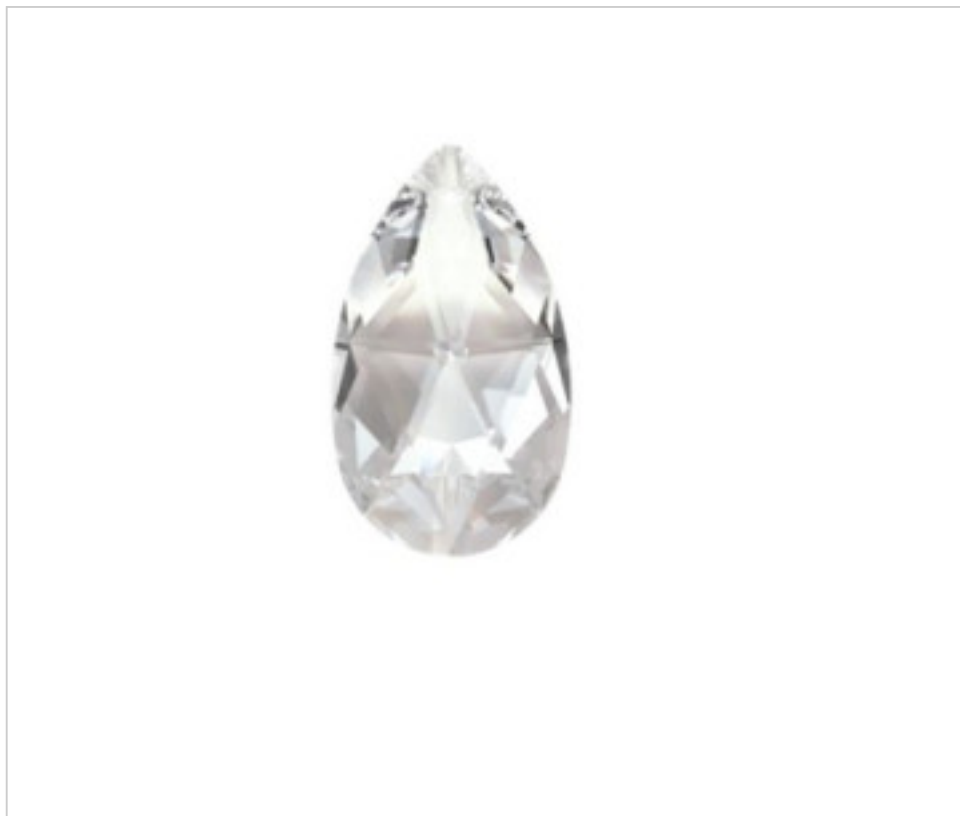

SWAROVSKI CRYSTAL > Swarovski New Collection > Swarovski New Collection
Swarovski New Collection

11N872150 - 5665018

Almond 8721 50x29mm Swarovski Crystal

December 22nd, 2024, 03:09

PRICE

	Lot	P.V.P. excluding VAT
Pedido mínimo	72	7,58€

Continued on next page >>

SWAROVSKI CRYSTAL > Swarovski New Collection > Swarovski New Collection
Swarovski New Collection

11N872150 - 5665018

Almond 8721 50x29mm Swarovski Crystal

TECHNICAL SPECIFICATIONS

Weight: 1 Grams

Packging: Box 72 Units

OTHER FEATURES

Width (mm): 50

High (mm): 29

Colour: Transparent

Size: 50 mm

Colour: Crystal

DOCUMENTS

 [Almond 8721 50x29mm Swarovski Crystal](#)