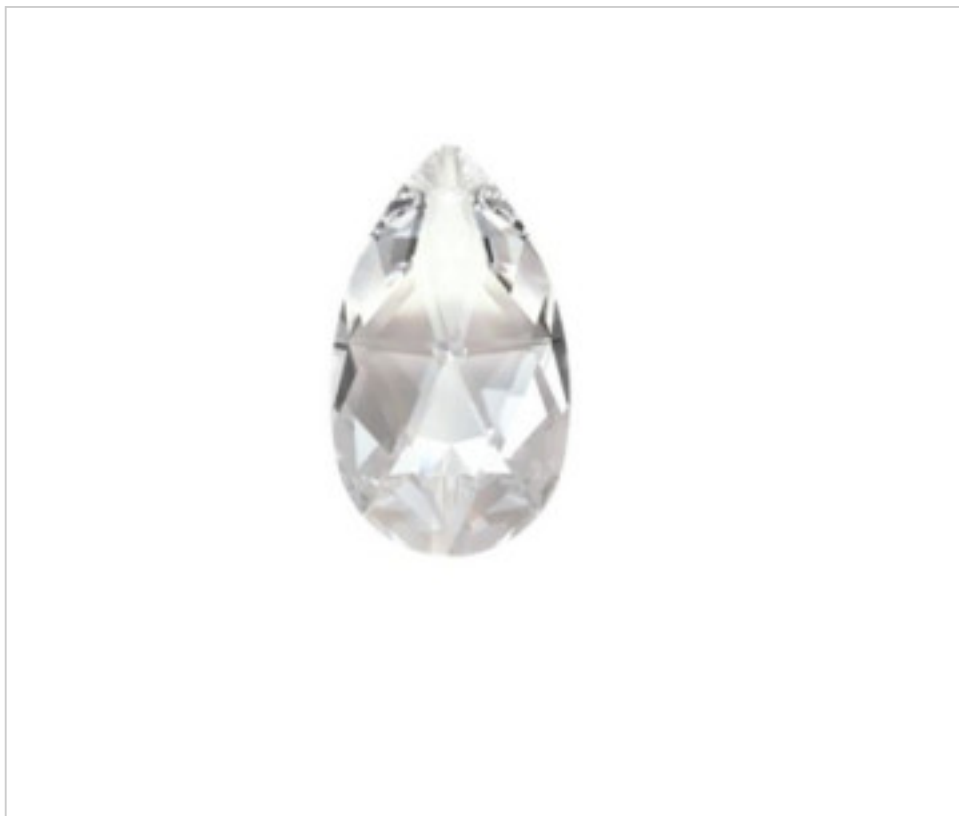

SWAROVSKI CRYSTAL > Swarovski New Collection > Swarovski New Collection
Swarovski New Collection

11N872150 - 5665018

Almond 8721 50x29mm Swarovski Crystal

November 03rd, 2024, 12:33

PRICE

	Lot	P.V.P. excluding VAT
Pedido mínimo	72	7,58€

Continued on next page >>

SWAROVSKI CRYSTAL > Swarovski New Collection > Swarovski New Collection
Swarovski New Collection

11N872150 - 5665018

Almond 8721 50x29mm Swarovski Crystal

TECHNICAL SPECIFICATIONS

 [Almond 8721 50x29mm Swarovski Crystal](#)