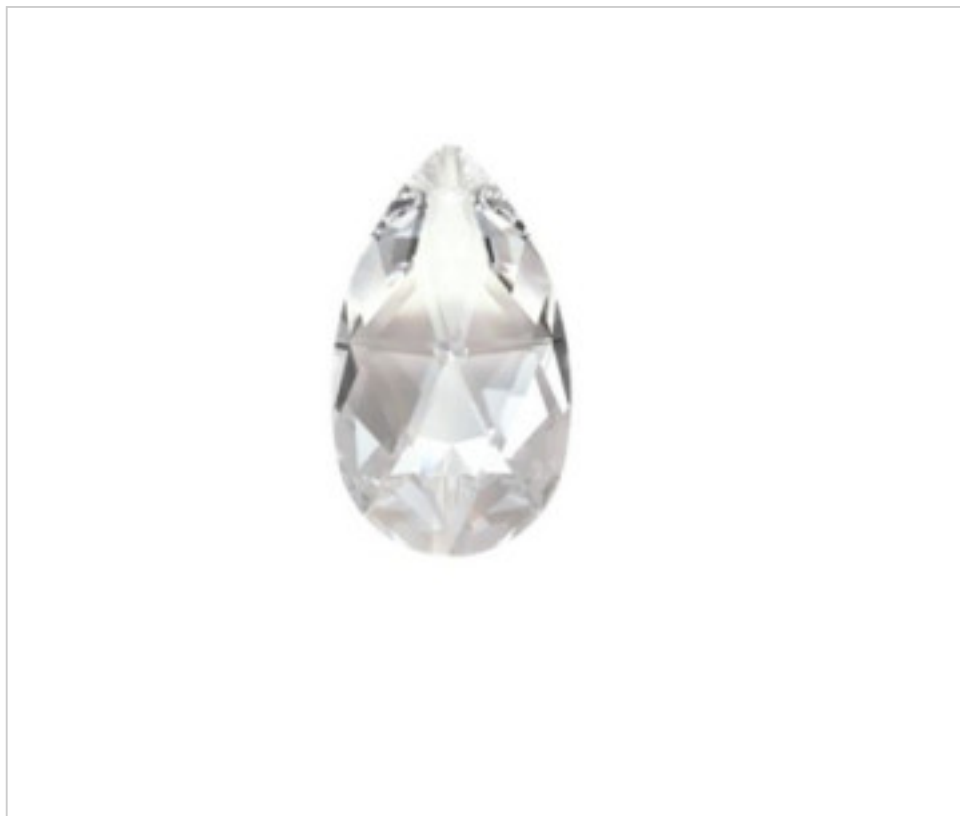

SWAROVSKI CRYSTAL > Swarovski New Collection > Swarovski New Collection
Swarovski New Collection

11N872150 - 5665018

Almond 8721 50x29mm Swarovski Crystal

November 21st, 2024, 14:11

PRICE

	Lot	P.V.P. excluding VAT
Pedido mínimo	72	7,58€

Continued on next page >>

SWAROVSKI CRYSTAL > Swarovski New Collection > Swarovski New Collection
Swarovski New Collection

11N872150 - 5665018

Almond 8721 50x29mm Swarovski Crystal

TECHNICAL SPECIFICATIONS

 [Almond 8721 50x29mm Swarovski Crystal](#)