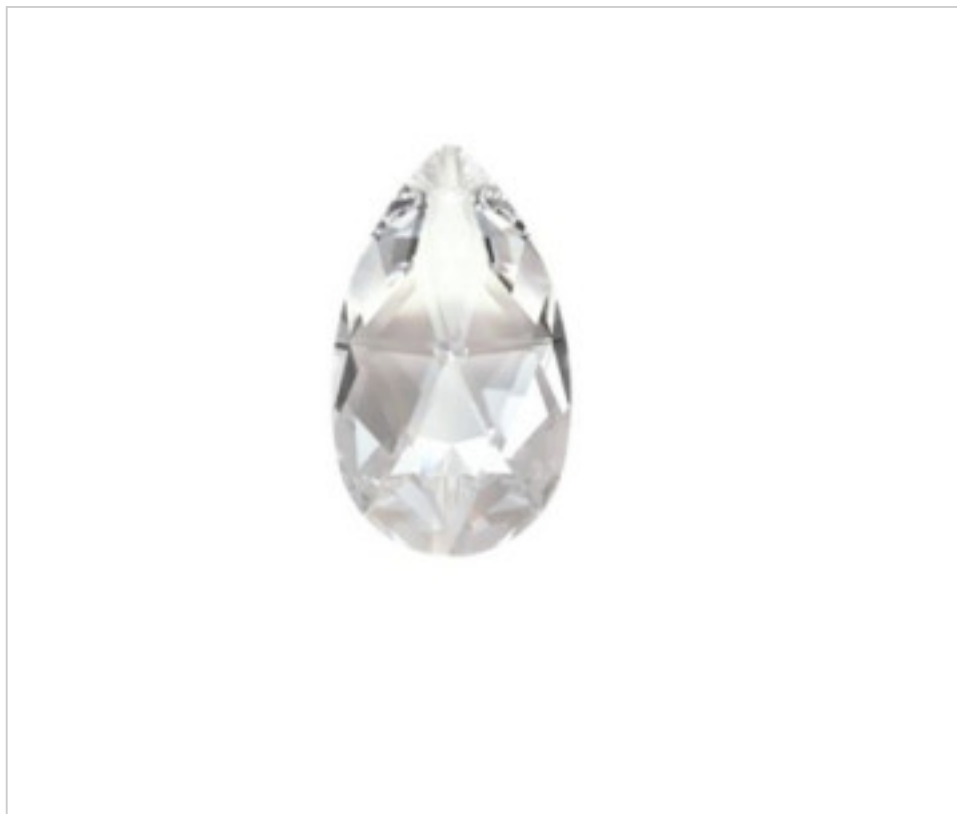

SWAROVSKI CRYSTAL > Swarovski New Collection > Swarovski New Collection
Swarovski New Collection

11N872150 - 5665018

Almond 8721 50x29mm Swarovski Crystal

March 04th, 2025, 06:45

PRICE

	Lot	P.V.P. excluding VAT
Pedido mínimo	72	7,58€

Continued on next page >>

SWAROVSKI CRYSTAL > Swarovski New Collection > Swarovski New Collection
Swarovski New Collection

11N872150 - 5665018

Almond 8721 50x29mm Swarovski Crystal

TECHNICAL SPECIFICATIONS

Weight: 1 Grams

Packging: Box 72 Units

OTHER FEATURES

Width (mm): 50

High (mm): 29

Colour: Transparent

Size: 50 mm

Colour: Crystal

DOCUMENTS

 [Almond 8721 50x29mm Swarovski Crystal](#)