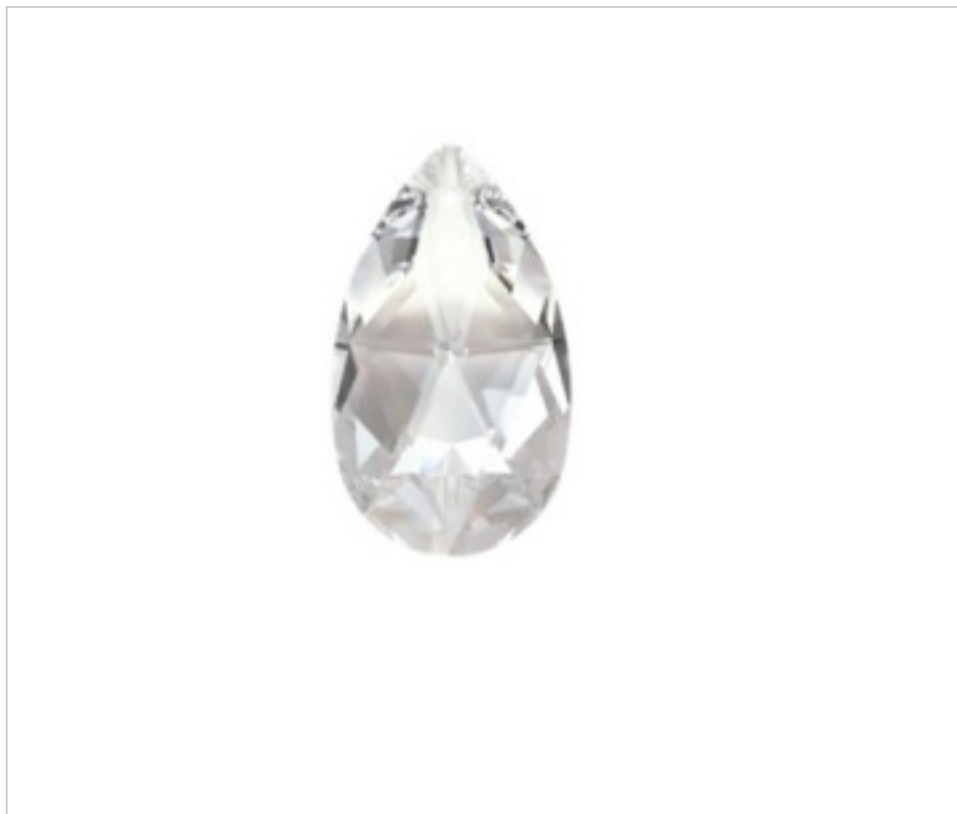

SWAROVSKI CRYSTAL > Swarovski New Collection > Swarovski New Collection  
Swarovski New Collection

11N872150 - 5665018

Almond 8721 50x29mm Swarovski Crystal

February 01st, 2025, 20:50

## PRICE

	Lot	P.V.P. excluding VAT
Pedido mínimo	72	7,58€

Continued on next page >>

SWAROVSKI CRYSTAL > Swarovski New Collection > Swarovski New Collection  
Swarovski New Collection

11N872150 - 5665018

**Almond 8721 50x29mm Swarovski Crystal**

## OTHER FEATURES

---

Width (mm): 50

High (mm): 29

Colour: Transparent

Size: 50 mm

Colour: Crystal

## DOCUMENTS

---

 [Almond 8721 50x29mm Swarovski Crystal](#)