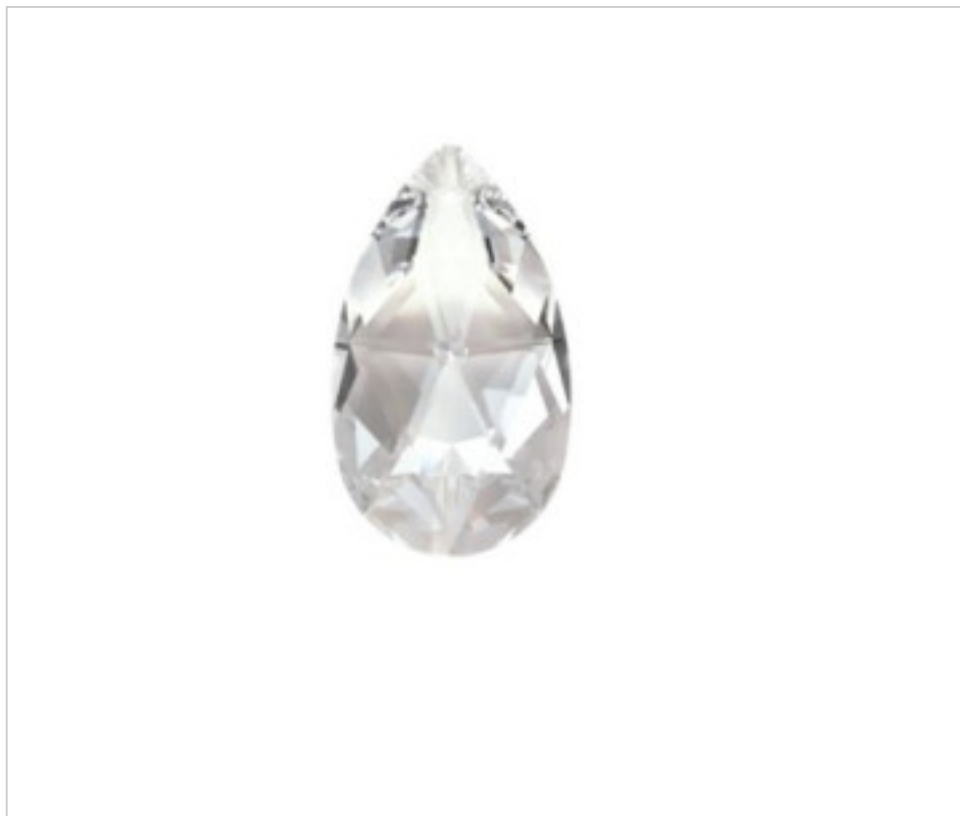

SWAROVSKI CRYSTAL > Swarovski New Collection > Swarovski New Collection
Swarovski New Collection

11N872163 - 5685465

Almond 8721 63x37mm Swarovski Crystal

April 04th, 2025, 13:36

PRICE

| | Lot | P.V.P. excluding VAT |
|---------------|-----|----------------------|
| Pedido mínimo | 45 | 15,38€ |

Continued on next page >>

SWAROVSKI CRYSTAL > Swarovski New Collection > Swarovski New Collection
Swarovski New Collection

11N872163 - 5685465

Almond 8721 63x37mm Swarovski Crystal

TECHNICAL SPECIFICATIONS

Packging: Box 45 Units

OTHER FEATURES

Width (mm): 63

High (mm): 37

Colour: Transparent

Colour: Crystal

DOCUMENTS

 [Almond 8721 63x37mm Swarovski Crystal](#)