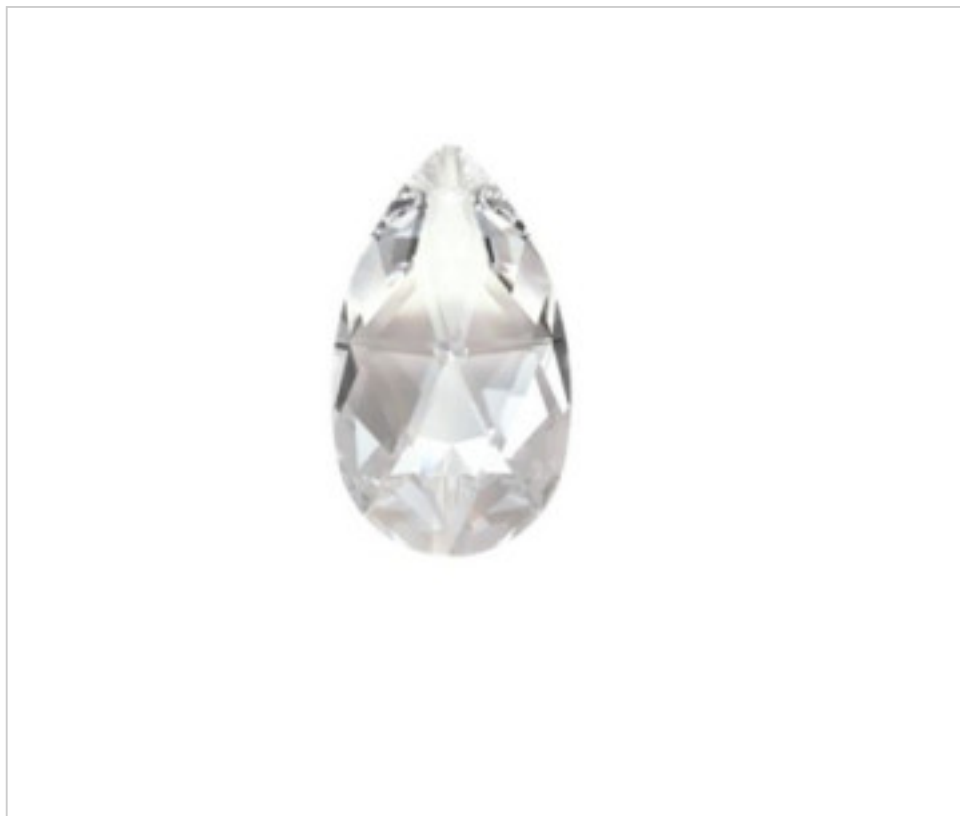

SWAROVSKI CRYSTAL > Swarovski New Collection > Swarovski New Collection
Swarovski New Collection

11N872163 - 5685465

Almond 8721 63x37mm Swarovski Crystal

February 01st, 2025, 20:40

PRICE

	Lot	P.V.P. excluding VAT
Pedido mínimo	45	15,38€

Continued on next page >>

SWAROVSKI CRYSTAL > Swarovski New Collection > Swarovski New Collection
Swarovski New Collection

11N872163 - 5685465

Almond 8721 63x37mm Swarovski Crystal

TECHNICAL SPECIFICATIONS

Packging: Box 45 Units

OTHER FEATURES

Width (mm): 63

High (mm): 37

Colour: Transparent

Colour: Crystal

DOCUMENTS

 [Almond 8721 63x37mm Swarovski Crystal](#)