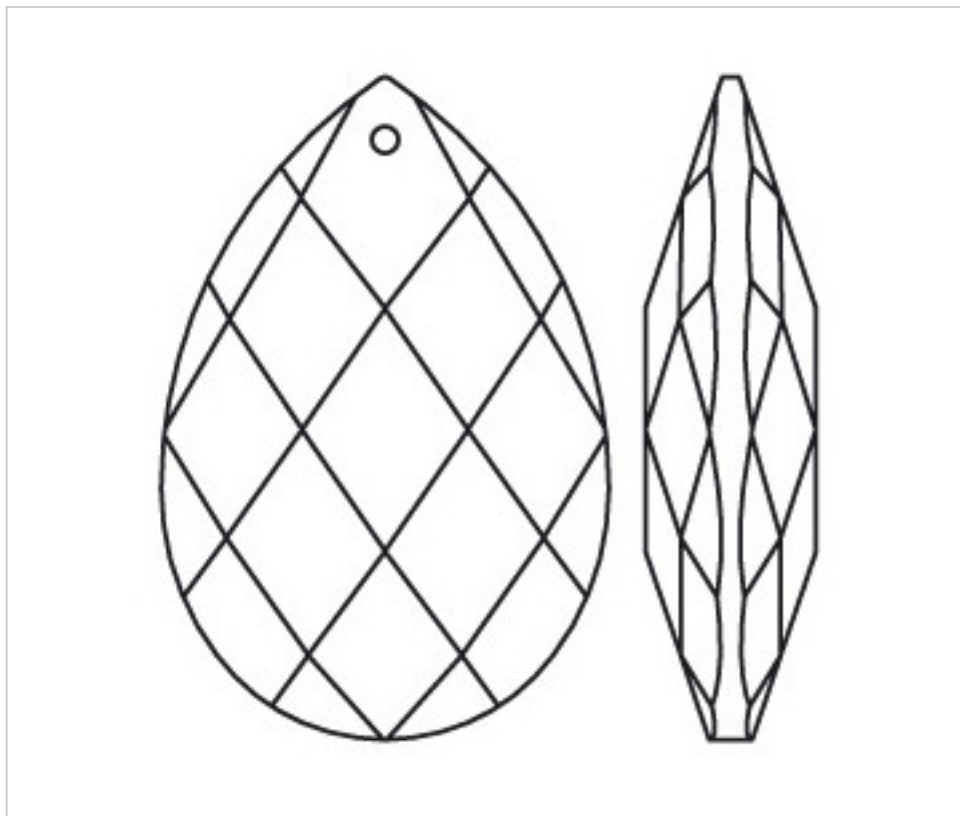

SWAROVSKI CRYSTAL > Spectra Swarovski Crystal > Spectra Swarovski Almonds
Spectra Swarovski Almonds

115874150 - 217971

Almond 874/150 - 50x34mm spectra

August 24th, 2024, 14:49

PRICE

Lot	P.V.P. excluding VAT
1	2,31€
18	1,85€
90	1,60€

Continued on next page >>

SWAROVSKI CRYSTAL > Spectra Swarovski Crystal > Spectra Swarovski Almonds
Spectra Swarovski Almonds

115874150 - 217971

Almond 874/150 - 50x34mm spectra

TECHNICAL SPECIFICATIONS

Weight: 25 Grams

Packging: Box 90 Units

OTHER FEATURES

Length (mm): 50

Width (mm): 34

Colour: Transparent

DOCUMENTS

 [Almond 874/150 - 50x34mm spectra](#)