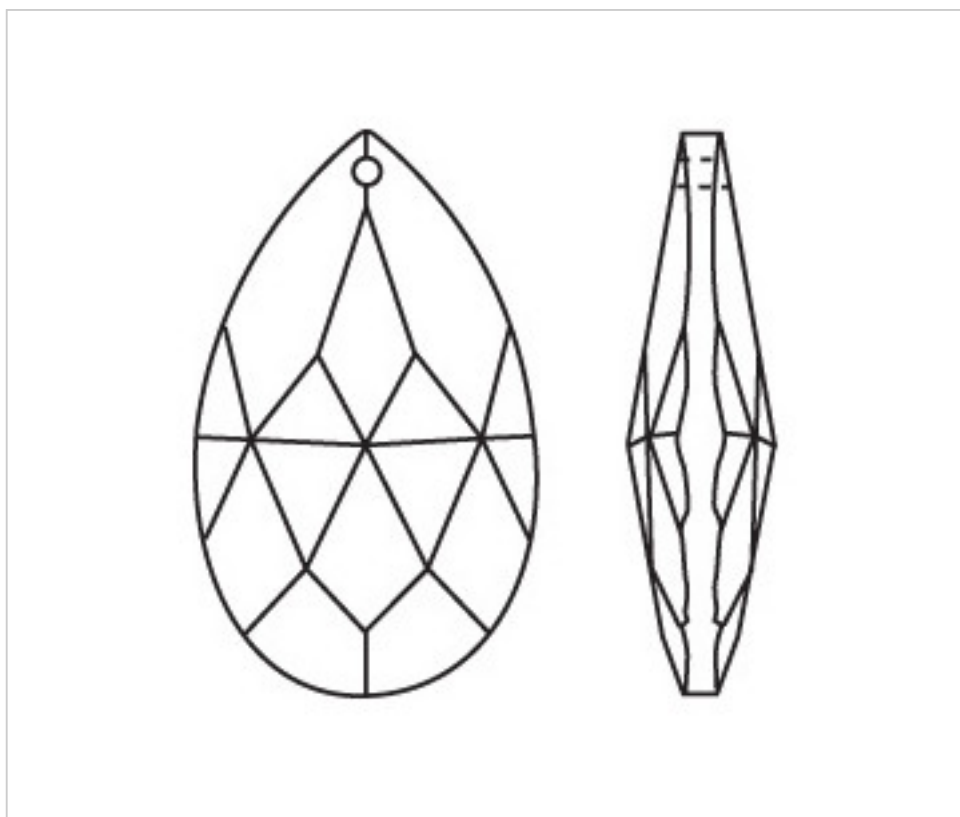

CRYSTAL FOR LAMPS > Scholer Crystal Austria > Schöler Basic Line  
Plain Almendros

**A61022Q**

**Almond 4032/28x17mm (ex 1011) Aquamarine**

December 22nd, 2024, 02:48

**PRICE**

	Lot	P.V.P. excluding VAT
	1	2,43€
	30	1,63€
	240	1,43€

Continued on next page >>

CRYSTAL FOR LAMPS > Scholer Crystal Austria > Schöler Basic Line  
Plain Almendros

A61022Q

Almond 4032/28x17mm (ex 1011) Aquamarine

## OTHER FEATURES

---

Length (mm): 28

Width (mm): 17

Colour: Aquamarine