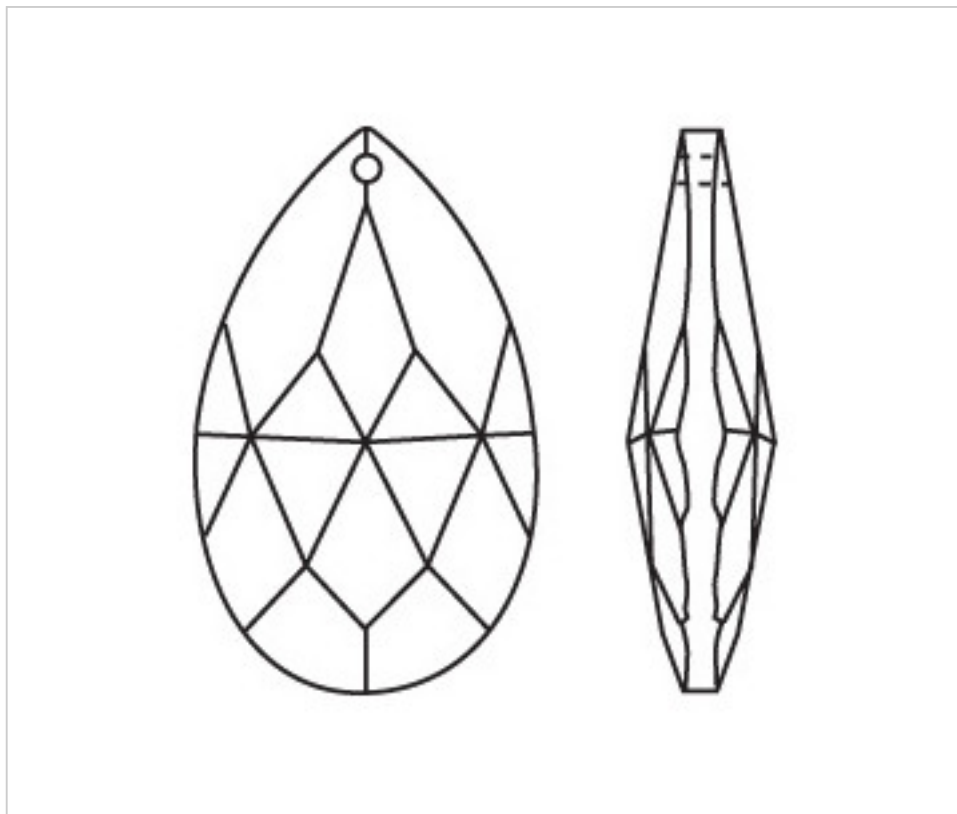

CRYSTAL FOR LAMPS > Scholer Crystal Austria > Schöler Basic Line  
Plain Almendros

**A61022Q**

**Almond 4032/28x17mm (ex 1011) Aquamarine**

April 05th, 2025, 09:15

**PRICE**

	Lot	P.V.P. excluding VAT
	1	2,67€
	30	1,78€
	240	1,57€

Continued on next page >>

CRYSTAL FOR LAMPS > Scholer Crystal Austria > Schöler Basic Line  
Plain Almendros

A61022Q

Almond 4032/28x17mm (ex 1011) Aquamarine

## OTHER FEATURES

---

Length (mm): 28

Width (mm): 17

Colour: Aquamarine