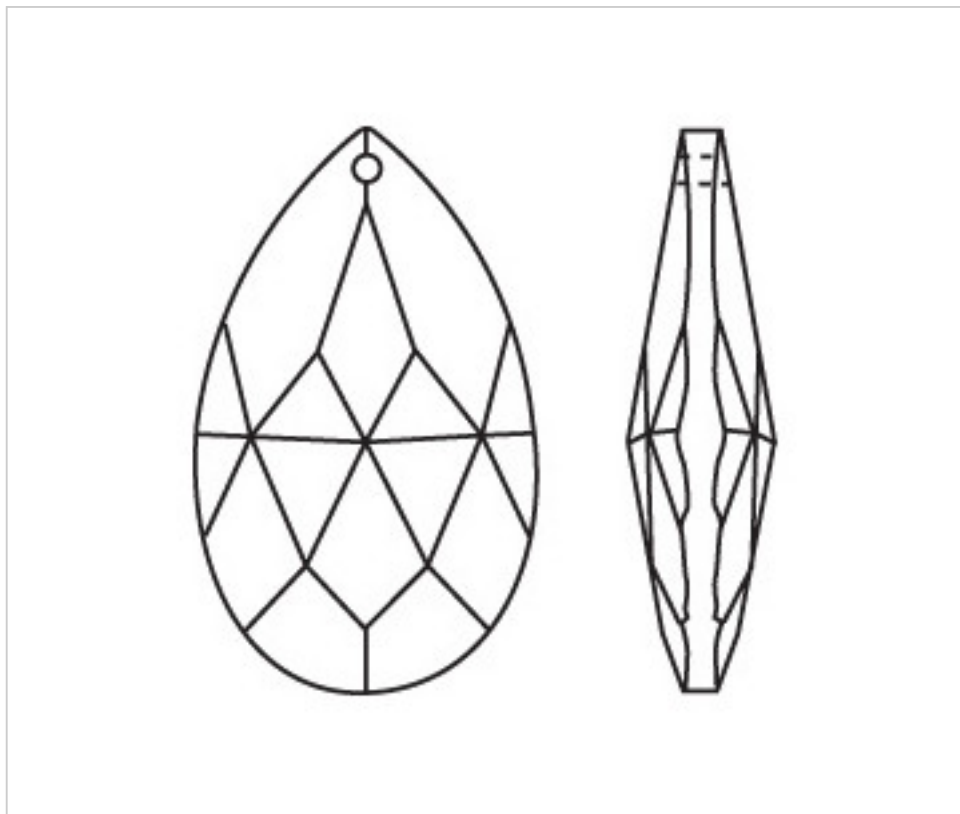

CRYSTAL FOR LAMPS > Scholer Crystal Austria > Schöler Basic Line
Plain Almendros

A610238

Almond 4032/38x22mm (ex 1011)

February 22nd, 2025, 09:05

Continued on next page >>

CRYSTAL FOR LAMPS > Scholer Crystal Austria > Schöler Basic Line
Plain Almendros

A610238

Almond 4032/38x22mm (ex 1011)

TECHNICAL SPECIFICATIONS

Weight: 10 Grams

Packging: Box 162 Units

OTHER FEATURES

Length (mm): 38

Width (mm): 22

Colour: Transparent

DOCUMENTS

 [Almond 4032/38x22mm \(ex 1011\)](#)