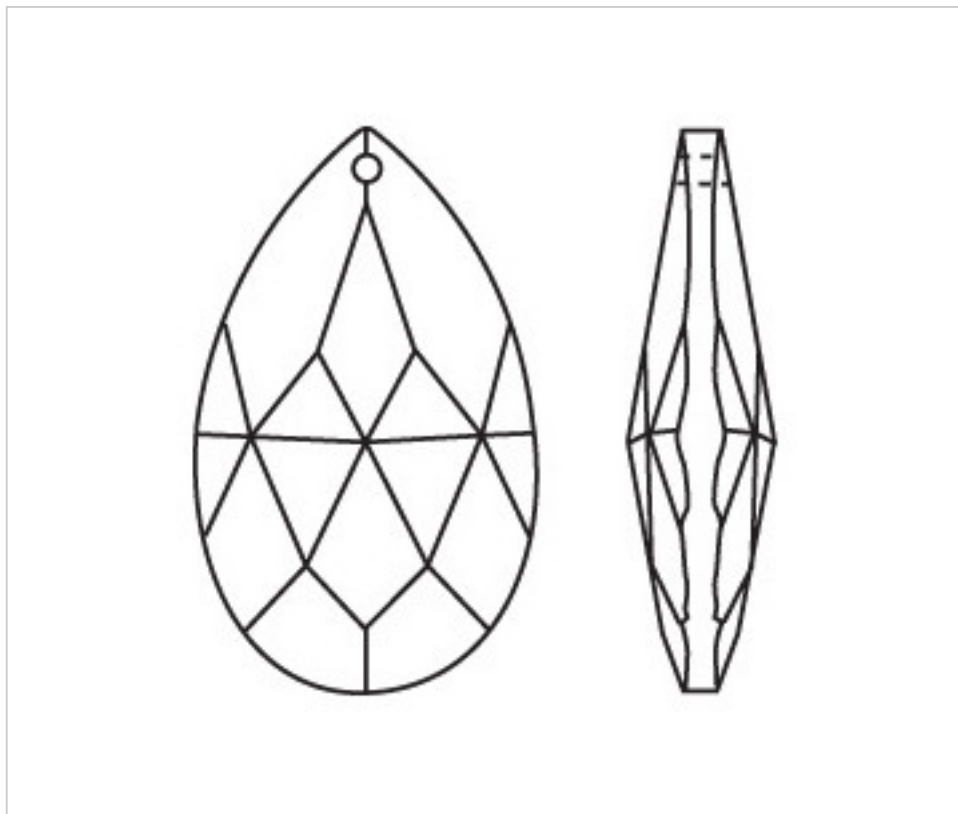

CRYSTAL FOR LAMPS > Scholer Crystal Austria > Schöler Basic Line  
Plain Almendros

**A610238**

**Almond 4032/38x22mm (ex 1011)**

January 21st, 2025, 14:56

Continued on next page >>

CRYSTAL FOR LAMPS > Scholer Crystal Austria > Schöler Basic Line  
Plain Almendros

**A610238**

**Almond 4032/38x22mm (ex 1011)**

## OTHER FEATURES

---

Length (mm): 38

Width (mm): 22

Colour: Transparent