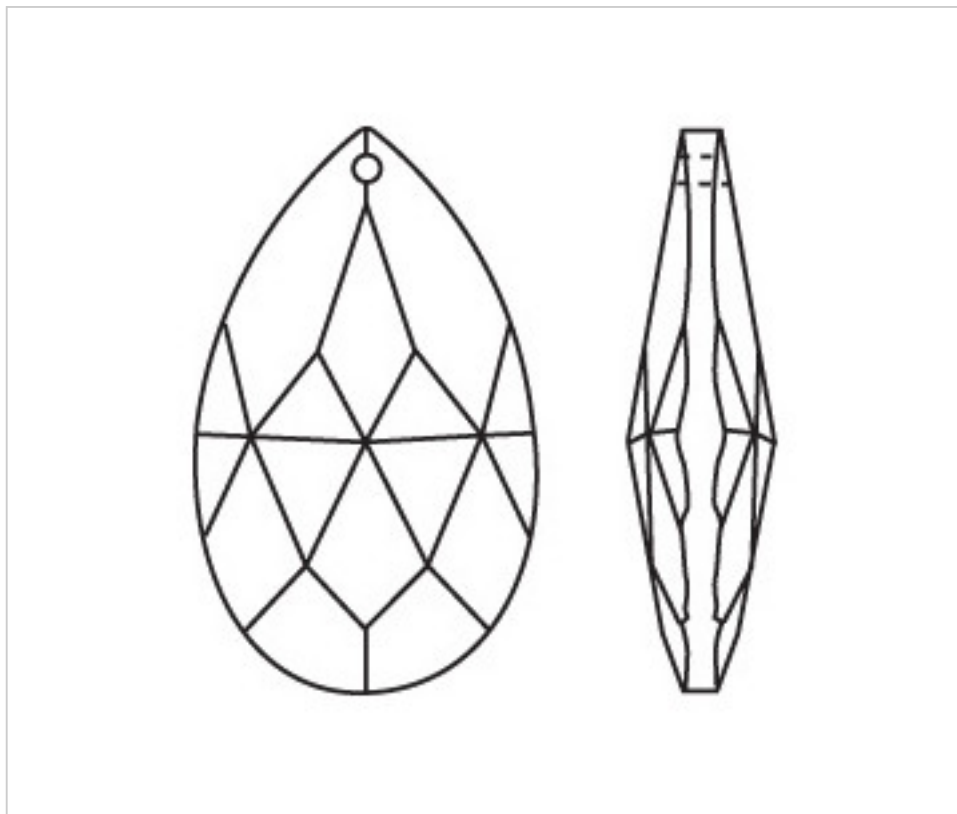

CRYSTAL FOR LAMPS > Scholer Crystal Austria > Schöler Basic Line
Plain Almendros

A610238

Almond 4032/38x22mm (ex 1011)

April 05th, 2025, 13:00

Continued on next page >>

CRYSTAL FOR LAMPS > Scholer Crystal Austria > Schöler Basic Line
Plain Almendros

A610238

Almond 4032/38x22mm (ex 1011)

TECHNICAL SPECIFICATIONS

Weight: 10 Grams

Packging: Box 162 Units

OTHER FEATURES

Length (mm): 38

Width (mm): 22

Colour: Transparent

DOCUMENTS

 [Almond 4032/38x22mm \(ex 1011\)](#)