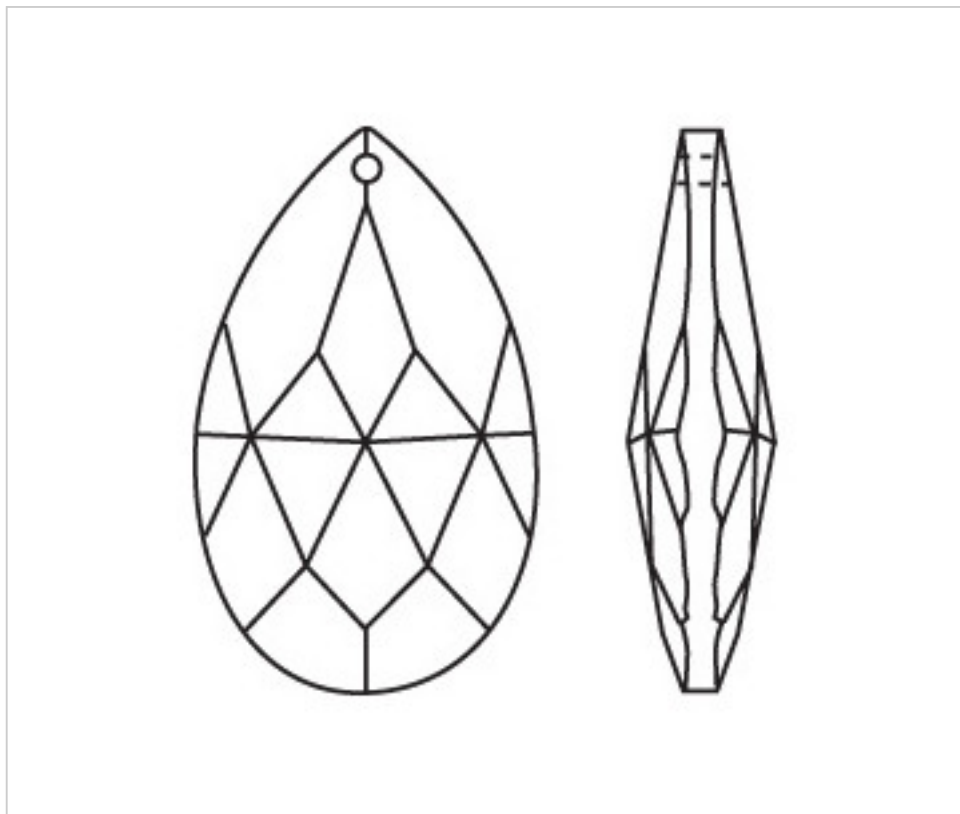

CRYSTAL FOR LAMPS > Scholer Crystal Austria > Schöler Basic Line  
Plain Almendros

**A61023R**

**Almond 4032/38x22mm (ex 1011) Ruby**

February 22nd, 2025, 09:12

**PRICE**

| Lot | P.V.P. excluding VAT |
|-----|----------------------|
| 1   | 2,95€                |
| 27  | 1,96€                |
| 162 | 1,70€                |

Continued on next page >>

CRYSTAL FOR LAMPS > Scholer Crystal Austria > Schöler Basic Line  
Plain Almendros

A61023R

Almond 4032/38x22mm (ex 1011) Ruby

## OTHER FEATURES

---

Length (mm): 38

Width (mm): 22

Colour: Ruby