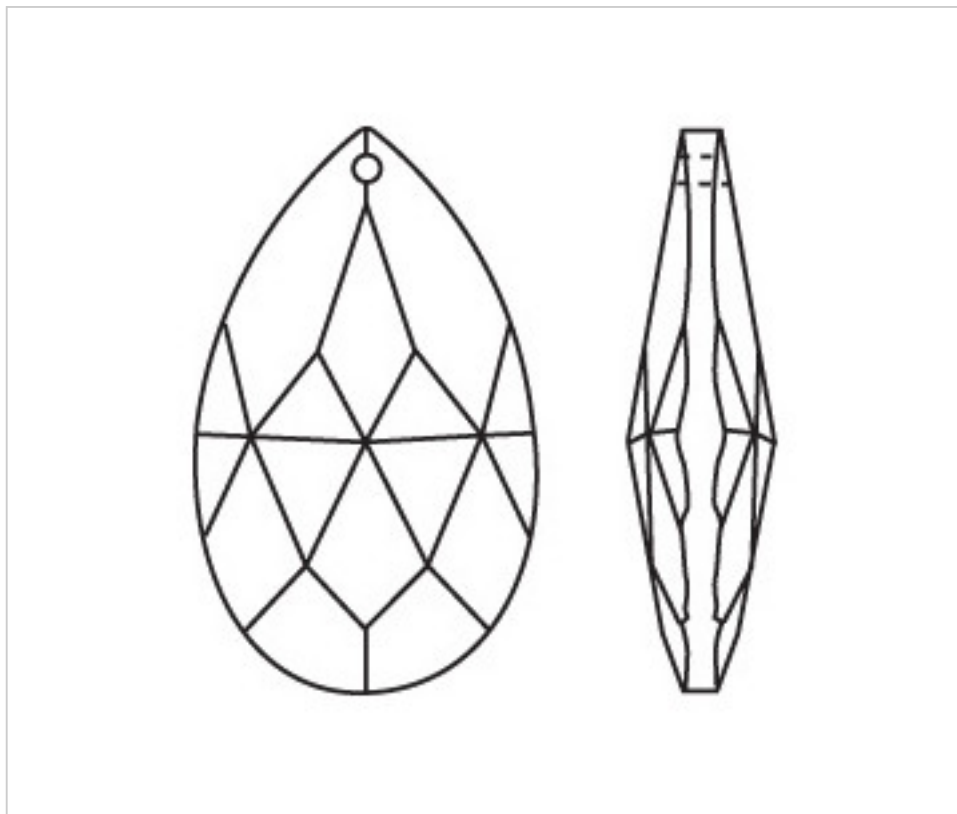

CRYSTAL FOR LAMPS > Scholer Crystal Austria > Schöler Basic Line  
Plain Almendros

**A61026Q**

**Almond 4032/63x37mm (ex 1011) Aquamarine**

August 24th, 2024, 16:17

## PRICE

	Lot	P.V.P. excluding VAT
Pedido mínimo	48	3,17€

Continued on next page >>

CRYSTAL FOR LAMPS > Scholer Crystal Austria > Schöler Basic Line  
Plain Almendros

A61026Q

**Almond 4032/63x37mm (ex 1011) Aquamarine**

## OTHER FEATURES

---

Length (mm): 63

Width (mm): 37

Colour: Aquamarine