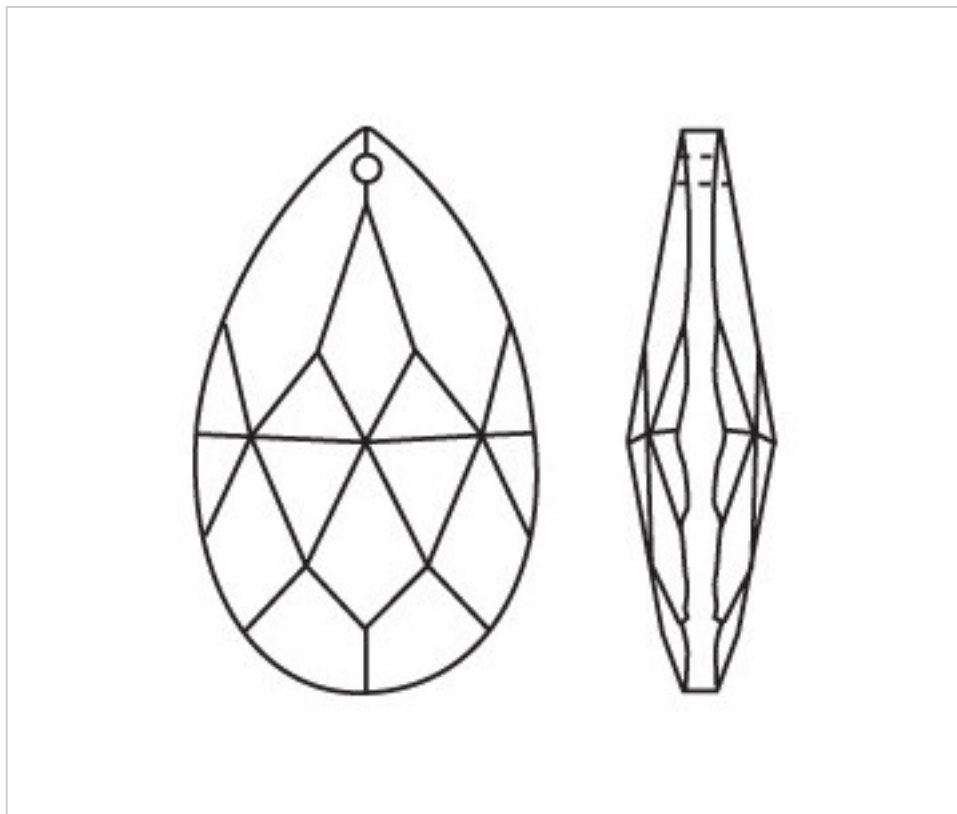

CRYSTAL FOR LAMPS > Scholer Crystal Austria > Schöler Basic Line  
Plain Almendros

**A61026R**

**Almond 4032/63x37mm (ex 1011) Ruby**

August 24th, 2024, 16:14

**PRICE**

Lot	P.V.P. excluding VAT
1	5,46€
12	3,68€
48	3,17€

Continued on next page >>

CRYSTAL FOR LAMPS > Scholer Crystal Austria > Schöler Basic Line  
Plain Almendros

A61026R

Almond 4032/63x37mm (ex 1011) Ruby

## OTHER FEATURES

---

Length (mm): 63

Width (mm): 37

Colour: Ruby