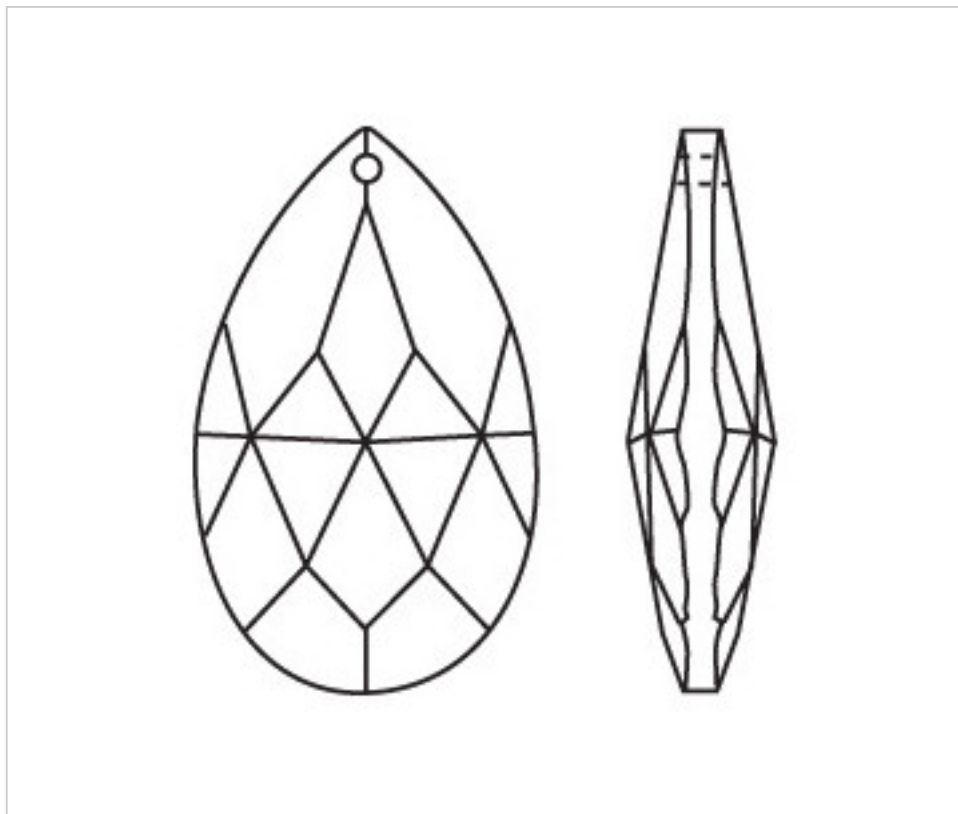

CRYSTAL FOR LAMPS > Scholer Crystal Austria > Schöler Basic Line
Plain Almendros

A610276

Almond 4032/76x44mm (ex 1011)

January 21st, 2025, 14:54

Continued on next page >>

CRYSTAL FOR LAMPS > Scholer Crystal Austria > Schöler Basic Line
Plain Almendros

A610276

Almond 4032/76x44mm (ex 1011)

TECHNICAL SPECIFICATIONS

Weight: 80 Grams

Packging: Box 30 Units

OTHER FEATURES

Length (mm): 76

Width (mm): 44

Colour: Transparent

DOCUMENTS

 [Almond 4032/76x44mm \(ex 1011\)](#)