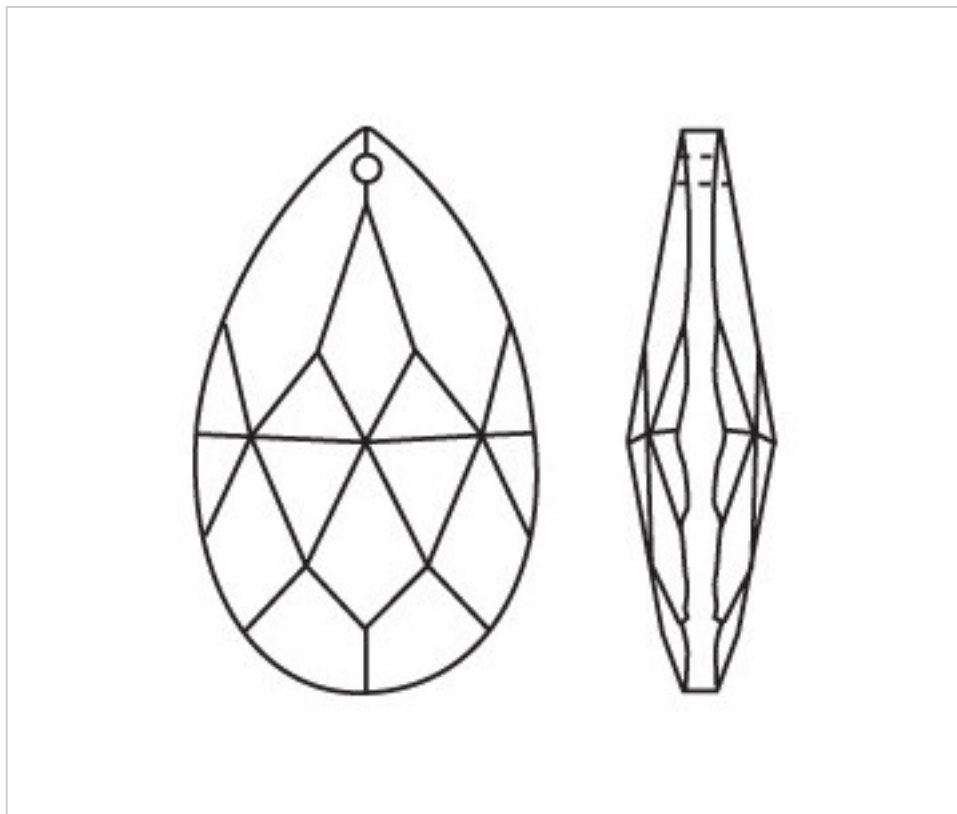

CRYSTAL FOR LAMPS > Scholer Crystal Austria > Schöler Basic Line
Plain Almendros

A610276

Almond 4032/76x44mm (ex 1011)

February 22nd, 2025, 13:56

Continued on next page >>

CRYSTAL FOR LAMPS > Scholer Crystal Austria > Schöler Basic Line
Plain Almendros

A610276

Almond 4032/76x44mm (ex 1011)

TECHNICAL SPECIFICATIONS

Weight: 80 Grams

Packging: Box 30 Units

OTHER FEATURES

Length (mm): 76

Width (mm): 44

Colour: Transparent

DOCUMENTS

 [Almond 4032/76x44mm \(ex 1011\)](#)