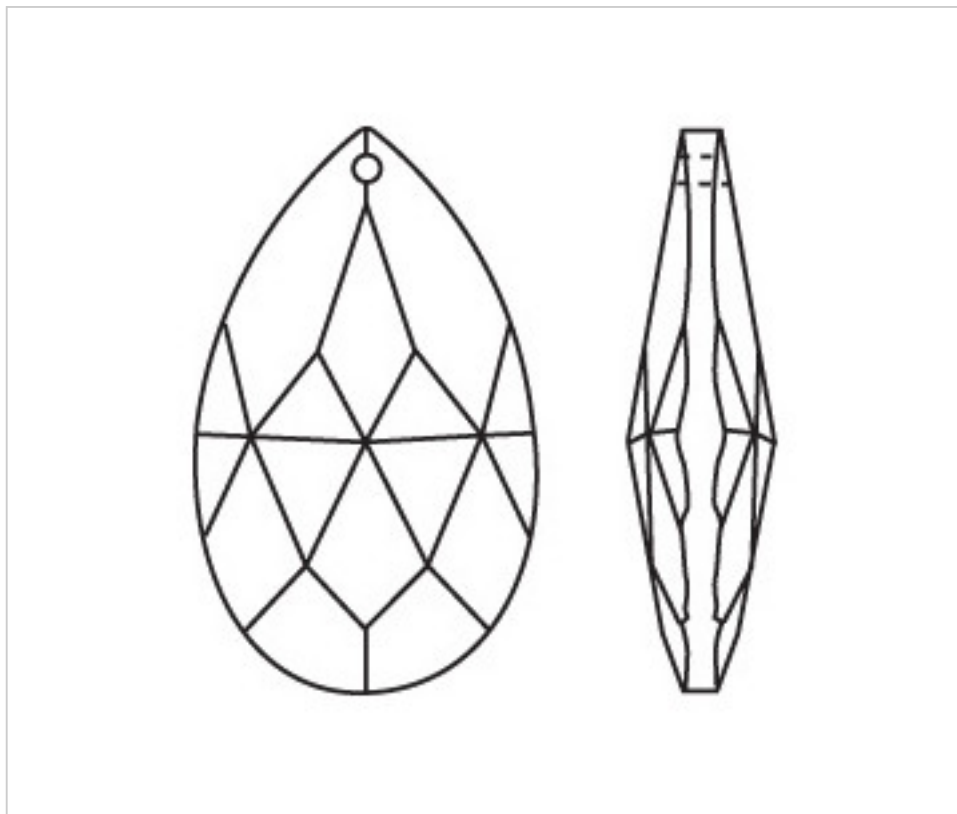

CRYSTAL FOR LAMPS > Scholer Crystal Austria > Schöler Basic Line
Plain Almendros

A61027T

Almond 4032/76x44mm (ex 1011) Amber

April 05th, 2025, 06:01

PRICE

	Lot	P.V.P. excluding VAT
Pedido mínimo	30	5,28€

Continued on next page >>

CRYSTAL FOR LAMPS > Scholer Crystal Austria > Schöler Basic Line
Plain Almendros

A61027T

Almond 4032/76x44mm (ex 1011) Amber

TECHNICAL SPECIFICATIONS

Weight: 80 Grams

Packging: Box 30 Units

OTHER FEATURES

Length (mm): 76

Width (mm): 44

Colour: Amber

DOCUMENTS

 [Almond 4032/76x44mm \(ex 1011\) Amber](#)