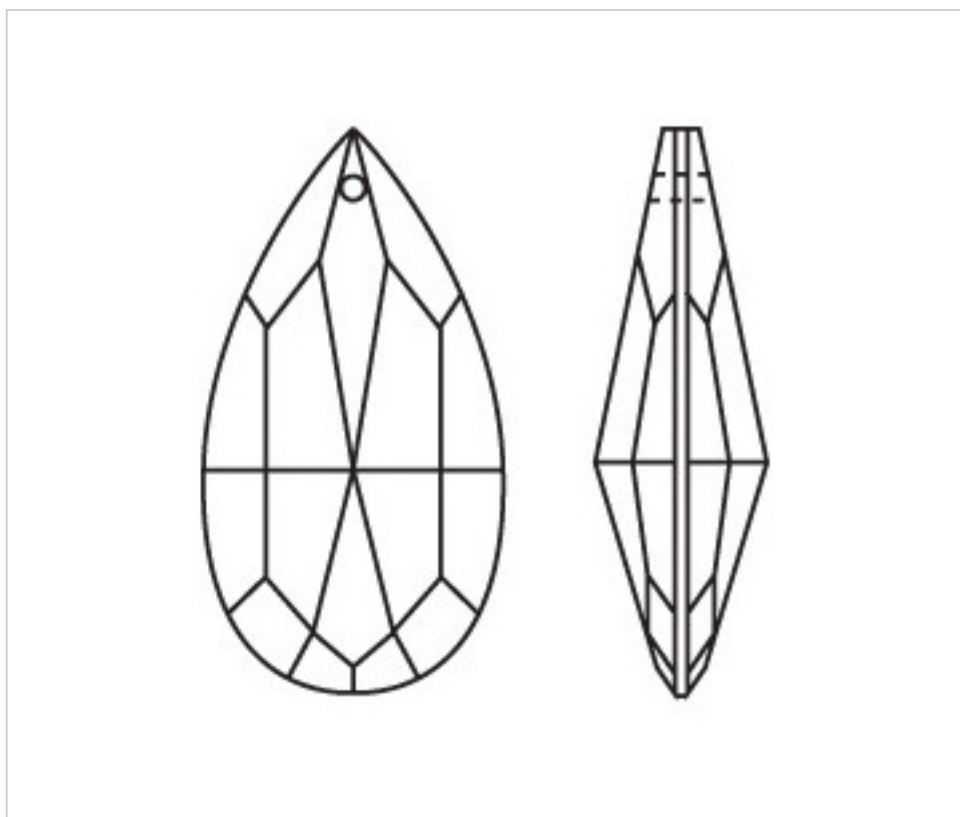

CRYSTAL FOR LAMPS > Scholer Crystal Austria > Schöler Basic Line
Plain Almendros

A610360

Almond 4310/63x33mm (ex 1031)

April 05th, 2025, 18:06

PRICE

	Lot	P.V.P. excluding VAT
Pedido mínimo	48	1,52€

Continued on next page >>

CRYSTAL FOR LAMPS > Scholer Crystal Austria > Schöler Basic Line
Plain Almendros

A610360

Almond 4310/63x33mm (ex 1031)

TECHNICAL SPECIFICATIONS

Weight: 36 Grams

Packging: Box 48 Units

OTHER FEATURES

Length (mm): 63

Width (mm): 33

Colour: Transparent

DOCUMENTS

 [Almond 4310/63x33mm \(ex 1031\)](#)