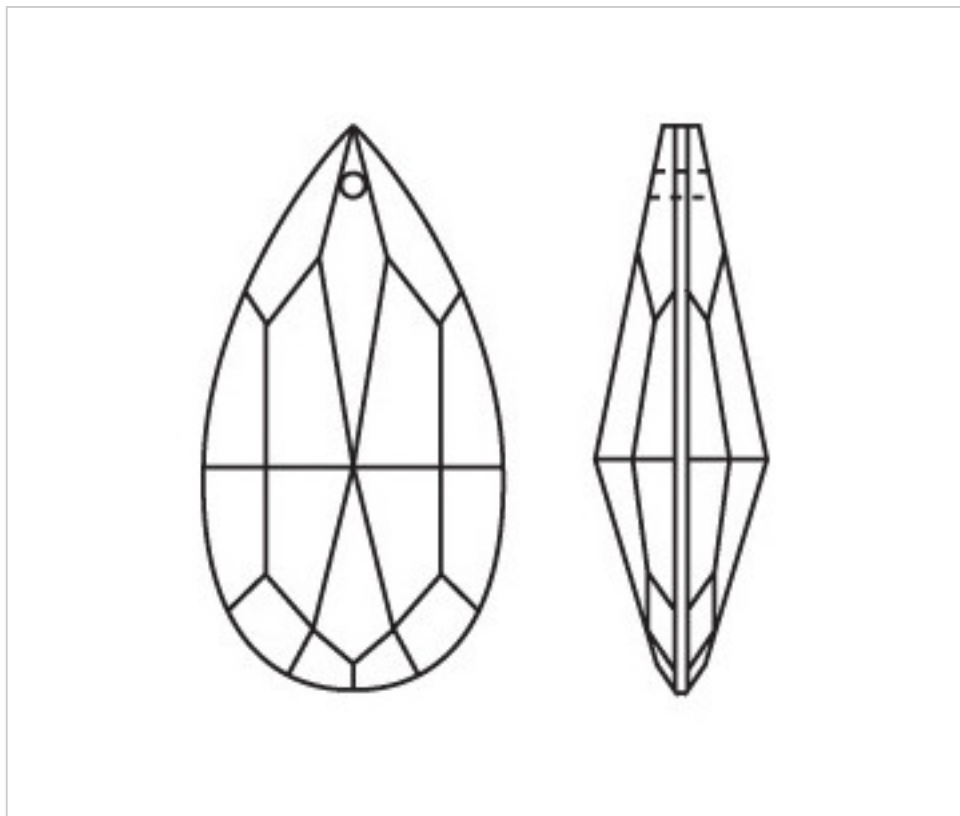

CRYSTAL FOR LAMPS > Scholer Crystal Austria > Schöler Basic Line  
Plain Almendros

**A610389**

**Almond 4310/89x47mm (ex 1031)**

January 22nd, 2025, 02:26

## PRICE

	Lot	P.V.P. excluding VAT
Pedido mínimo	18	3,85€

Continued on next page >>

CRYSTAL FOR LAMPS > Scholer Crystal Austria > Schöler Basic Line  
Plain Almendros

**A610389**

**Almond 4310/89x47mm (ex 1031)**

## **OTHER FEATURES**

---

Length (mm): 89

Width (mm): 47

Colour: Transparent