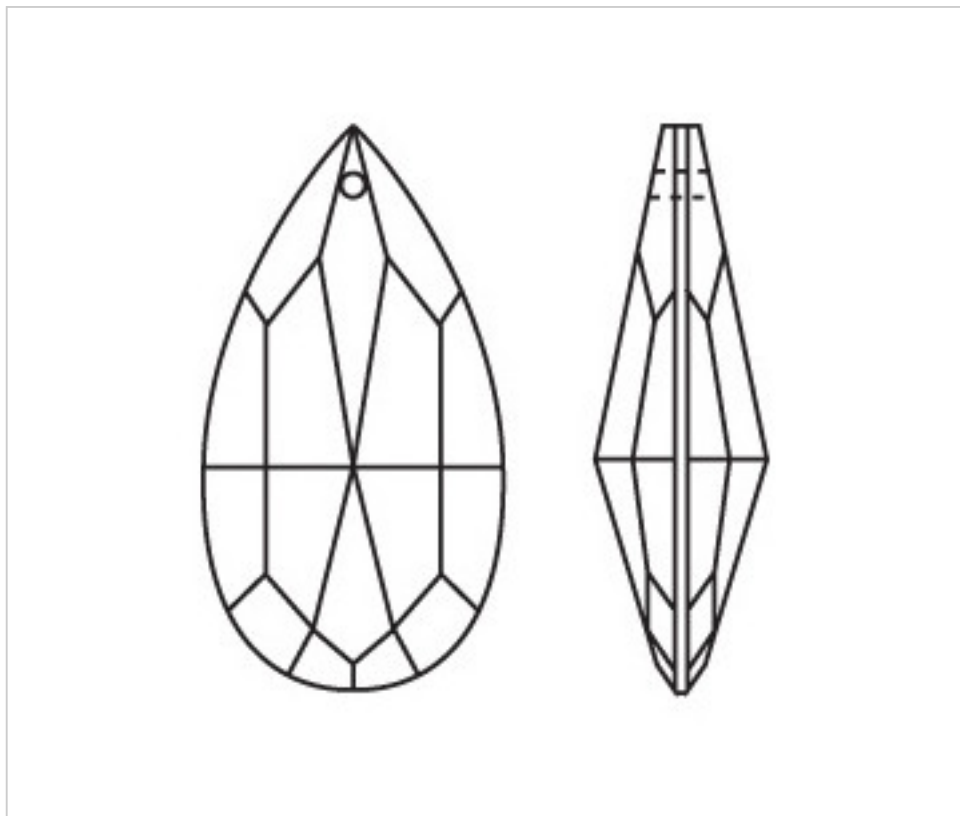

CRYSTAL FOR LAMPS > Scholer Crystal Austria > Schöler Basic Line  
Plain Almendros

**A61038V**

**Almond 4310/89x47mm (ex 1031) Peridot**

December 22nd, 2024, 08:46

**PRICE**

Lot	P.V.P. excluding VAT
1	13,72€
6	9,14€
18	7,96€

Continued on next page >>

CRYSTAL FOR LAMPS > Scholer Crystal Austria > Schöler Basic Line  
Plain Almendros

**A61038V**

**Almond 4310/89x47mm (ex 1031) Peridot**

## OTHER FEATURES

---

Length (mm): 89

Width (mm): 47

Colour: Peridot