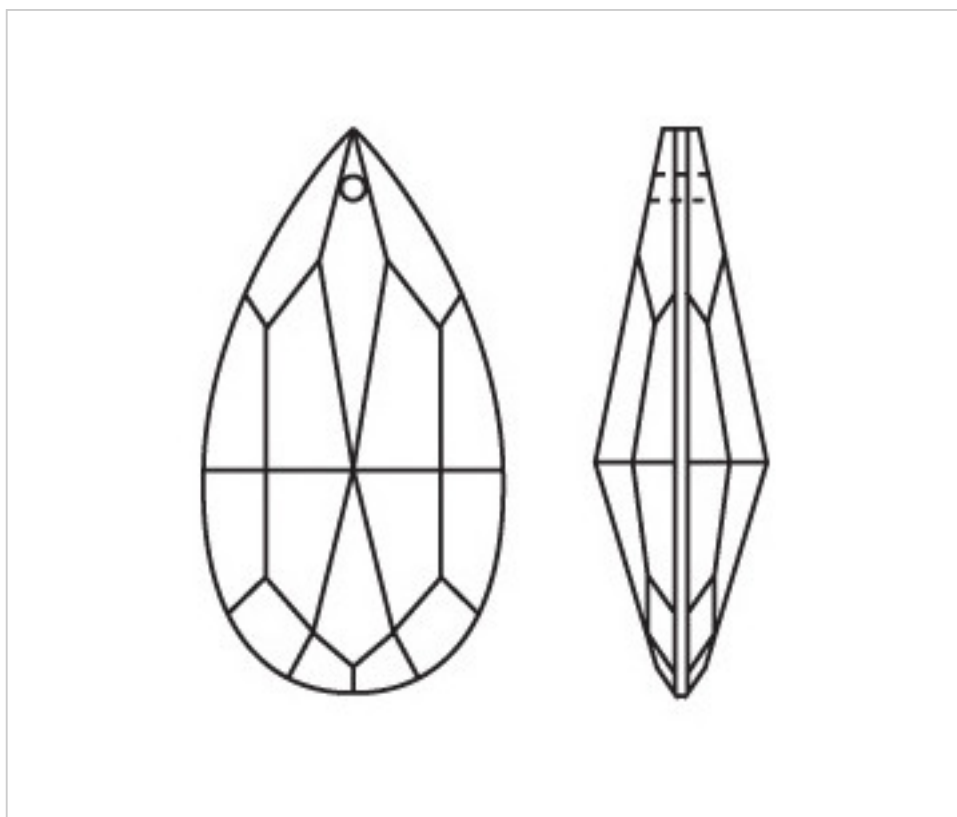

CRYSTAL FOR LAMPS > Scholer Crystal Austria > Schöler Basic Line
Plain Almendros

A61038V

Almond 4310/89x47mm (ex 1031) Peridot

January 22nd, 2025, 02:25

PRICE

Lot	P.V.P. excluding VAT
1	15,02€
6	10,01€
18	8,71€

Continued on next page >>

CRYSTAL FOR LAMPS > Scholer Crystal Austria > Schöler Basic Line
Plain Almendros

A61038V

Almond 4310/89x47mm (ex 1031) Peridot

TECHNICAL SPECIFICATIONS

Packging: Box 18 Units

OTHER FEATURES

Length (mm): 89

Width (mm): 47

Colour: Peridot

DOCUMENTS

 [Almond 4310/89x47mm \(ex 1031\) Peridot](#)