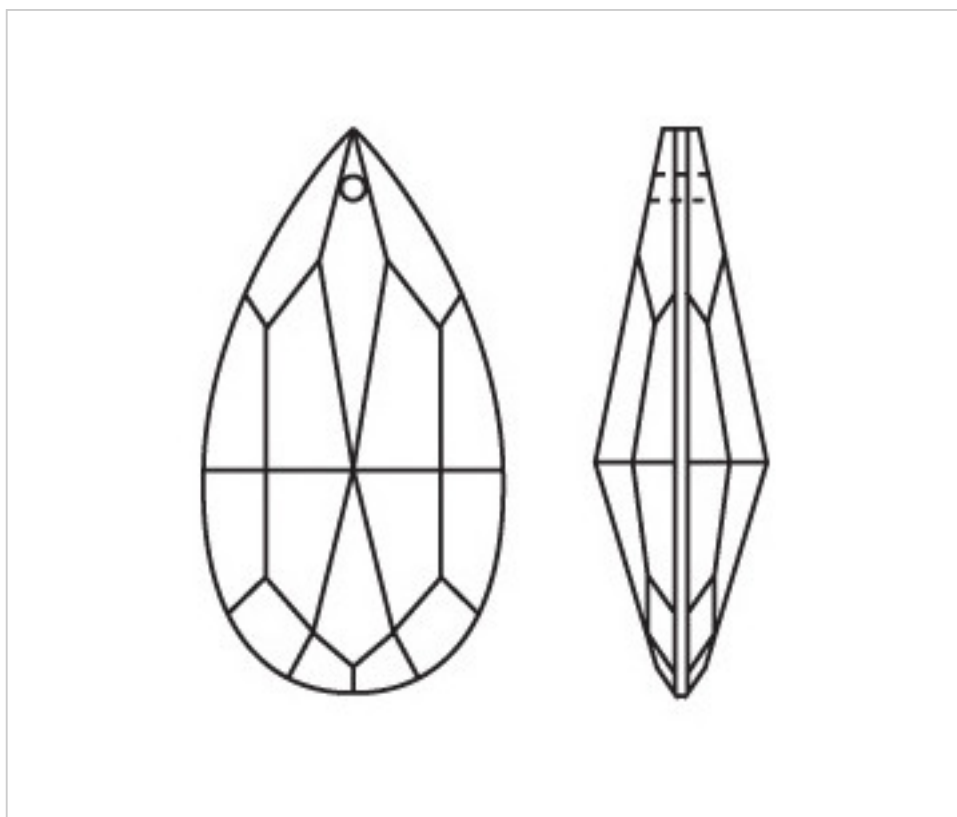

CRYSTAL FOR LAMPS > Scholer Crystal Austria > Schöler Basic Line
Plain Almendros

A61038V

Almond 4310/89x47mm (ex 1031) Peridot

February 22nd, 2025, 17:53

PRICE

Lot	P.V.P. excluding VAT
1	15,02€
6	10,01€
18	8,71€

Continued on next page >>

CRYSTAL FOR LAMPS > Scholer Crystal Austria > Schöler Basic Line
Plain Almendros

A61038V

Almond 4310/89x47mm (ex 1031) Peridot

TECHNICAL SPECIFICATIONS

Packging: Box 18 Units

OTHER FEATURES

Length (mm): 89

Width (mm): 47

Colour: Peridot

DOCUMENTS

 [Almond 4310/89x47mm \(ex 1031\) Peridot](#)