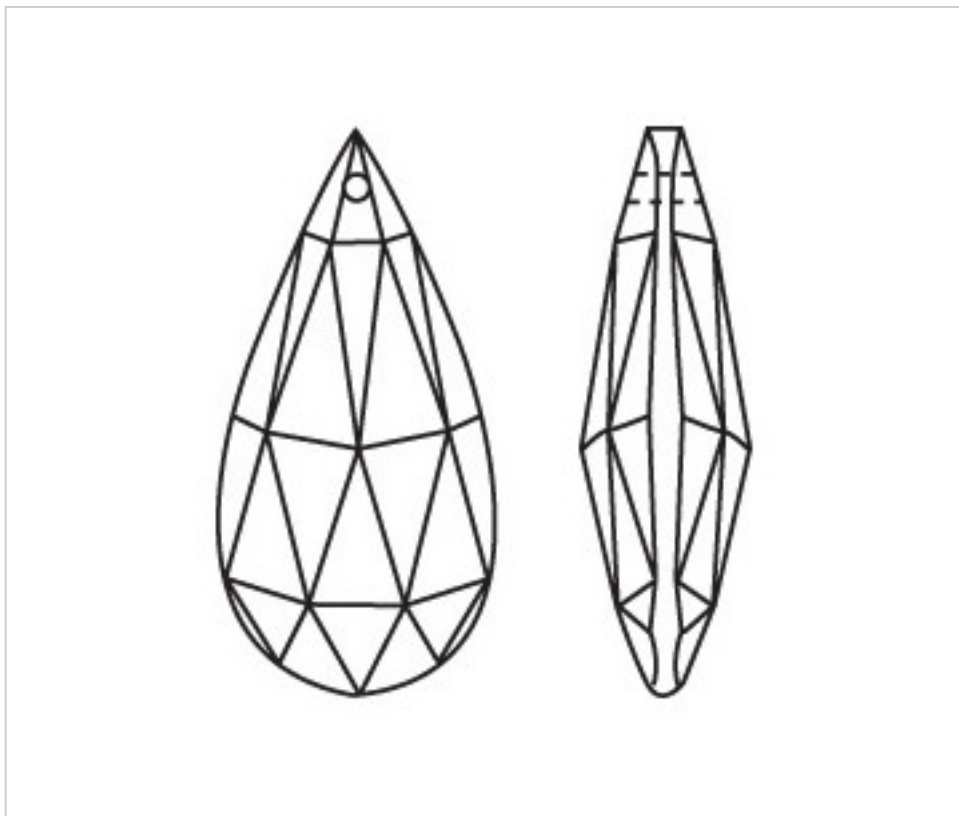

CRYSTAL FOR LAMPS > Scholer Crystal Austria > Schöler Basic Line  
Plain Almendros

**A610476**

**Almond 4320/76x38mm (ex 1041)**

December 22nd, 2024, 09:18

**PRICE**

|  | Lot | P.V.P. excluding VAT |
|--|-----|----------------------|
|  | 1   | 4,12€                |
|  | 10  | 2,74€                |
|  | 30  | 2,42€                |

Continued on next page >>

CRYSTAL FOR LAMPS > Scholer Crystal Austria > Schöler Basic Line  
Plain Almendros

**A610476**

**Almond 4320/76x38mm (ex 1041)**

## OTHER FEATURES

---

Length (mm): 76

Width (mm): 38

Colour: Transparent