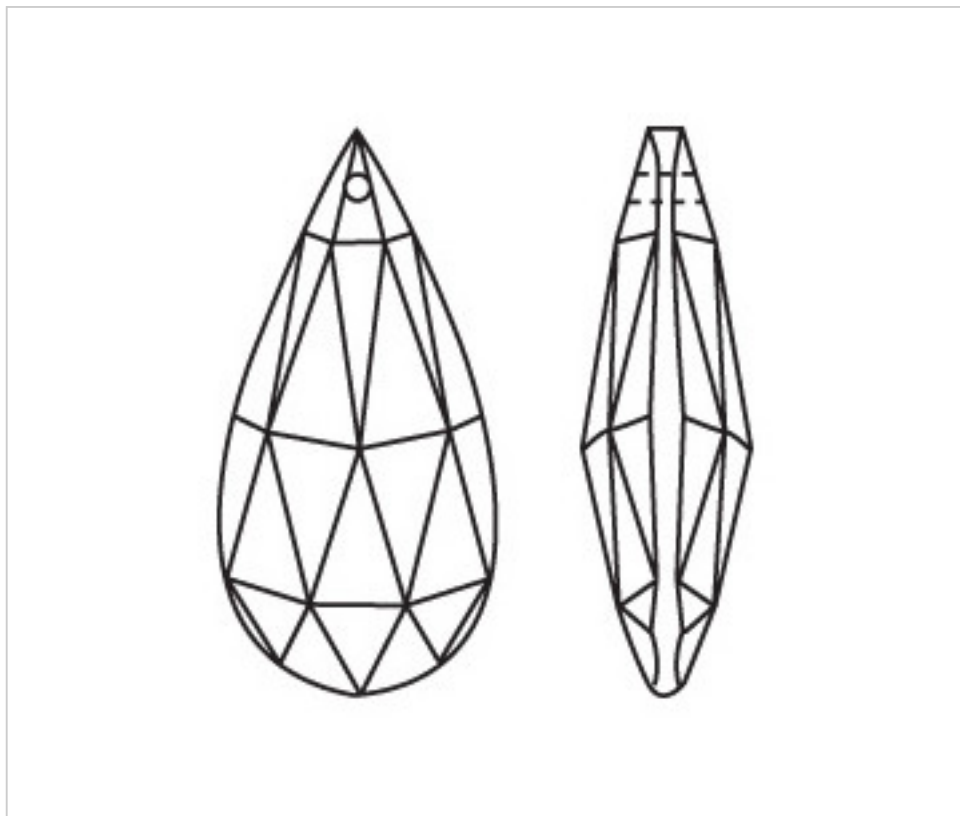

CRYSTAL FOR LAMPS > Scholer Crystal Austria > Schöler Basic Line  
Plain Almendros

**A610489**

**Almond 4320/89x44mm (ex 1041)**

August 24th, 2024, 14:10

**PRICE**

	Lot	P.V.P. excluding VAT
	1	6,83€
	6	4,54€
	18	3,97€

Continued on next page >>

CRYSTAL FOR LAMPS > Scholer Crystal Austria > Schöler Basic Line  
Plain Almendros

**A610489**

**Almond 4320/89x44mm (ex 1041)**

## OTHER FEATURES

---

Length (mm): 89

Width (mm): 44

Colour: Transparent