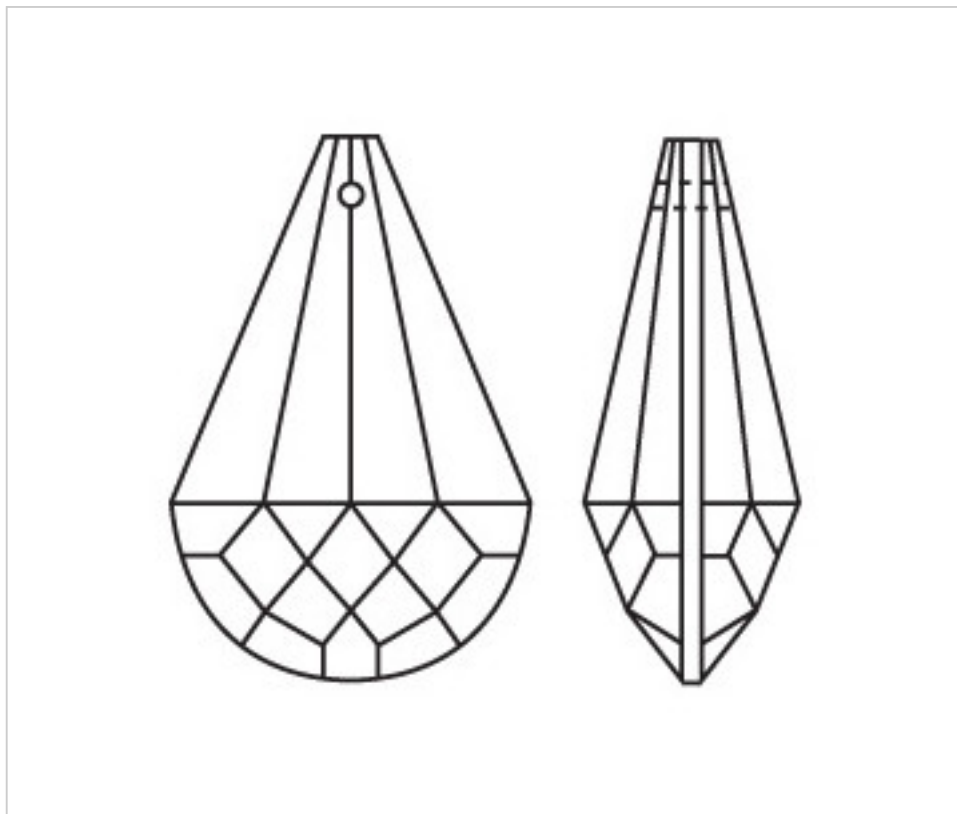

CRYSTAL FOR LAMPS > Scholer Crystal Austria > Schöler Basic Line
Plain Almendros

A610550

Almond 4127/50X30 (ex 1061)

February 22nd, 2025, 18:10

Continued on next page >>

CRYSTAL FOR LAMPS > Scholer Crystal Austria > Schöler Basic Line
Plain Almendros

A610550

Almond 4127/50X30 (ex 1061)

TECHNICAL SPECIFICATIONS

Weight: 25 Grams

Packging: Box 90 Units

OTHER FEATURES

Length (mm): 50

Width (mm): 30