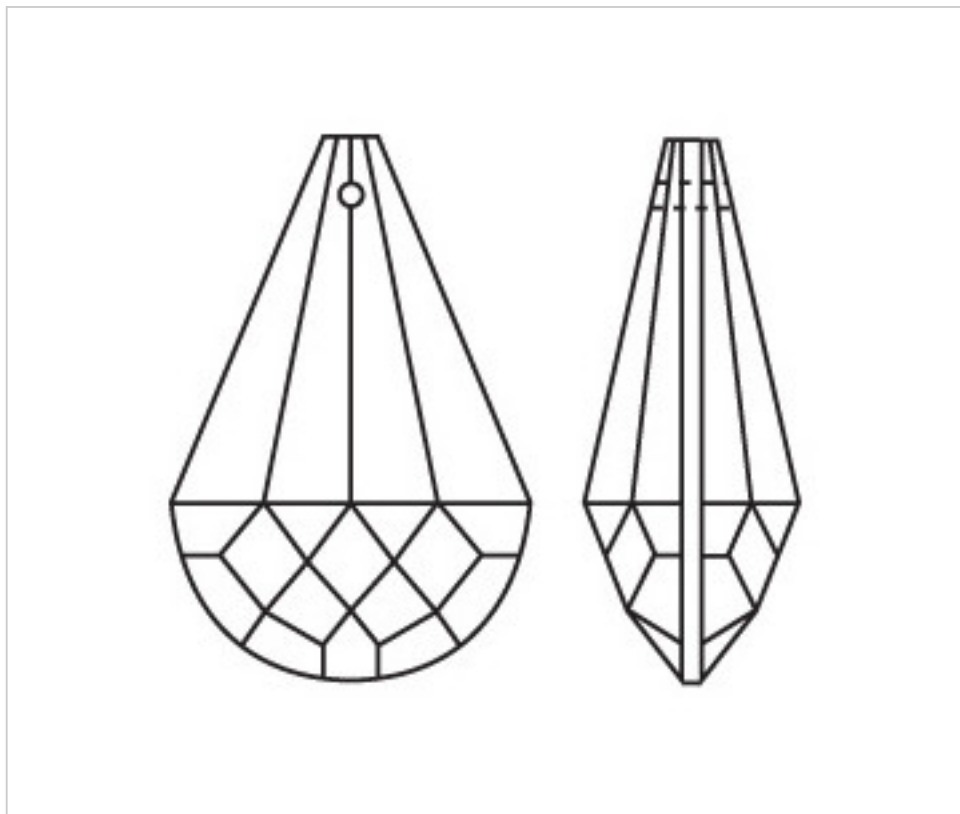

CRYSTAL FOR LAMPS > Scholer Crystal Austria > Schöler Basic Line  
Plain Almendros

**A610550**

**Almond 4127/50X30 (ex 1061)**

April 05th, 2025, 18:06

Continued on next page >>

CRYSTAL FOR LAMPS > Scholer Crystal Austria > Schöler Basic Line  
Plain Almendros

**A610550**

**Almond 4127/50X30 (ex 1061)**

## **OTHER FEATURES**

---

Length (mm): 50

Width (mm): 30

Colour: Transparent