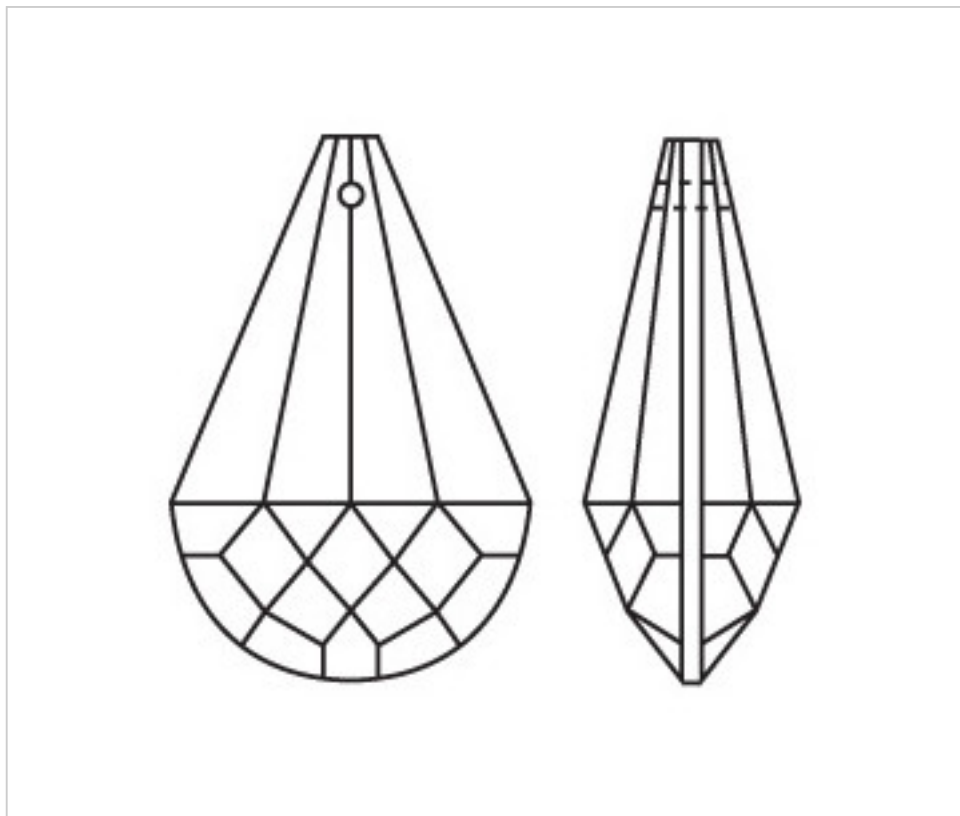

CRYSTAL FOR LAMPS > Scholer Crystal Austria > Schöler Basic Line  
Plain Almendros

**A610563**

**Almond 4127/63x38 (ex 1061)**

January 22nd, 2025, 02:20

## PRICE

	Lot	P.V.P. excluding VAT
Pedido mínimo	48	1,92€

Continued on next page >>

CRYSTAL FOR LAMPS > Scholer Crystal Austria > Schöler Basic Line  
Plain Almendros

**A610563**

**Almond 4127/63x38 (ex 1061)**

## **OTHER FEATURES**

---

Length (mm): 63

Width (mm): 38

Colour: Transparent