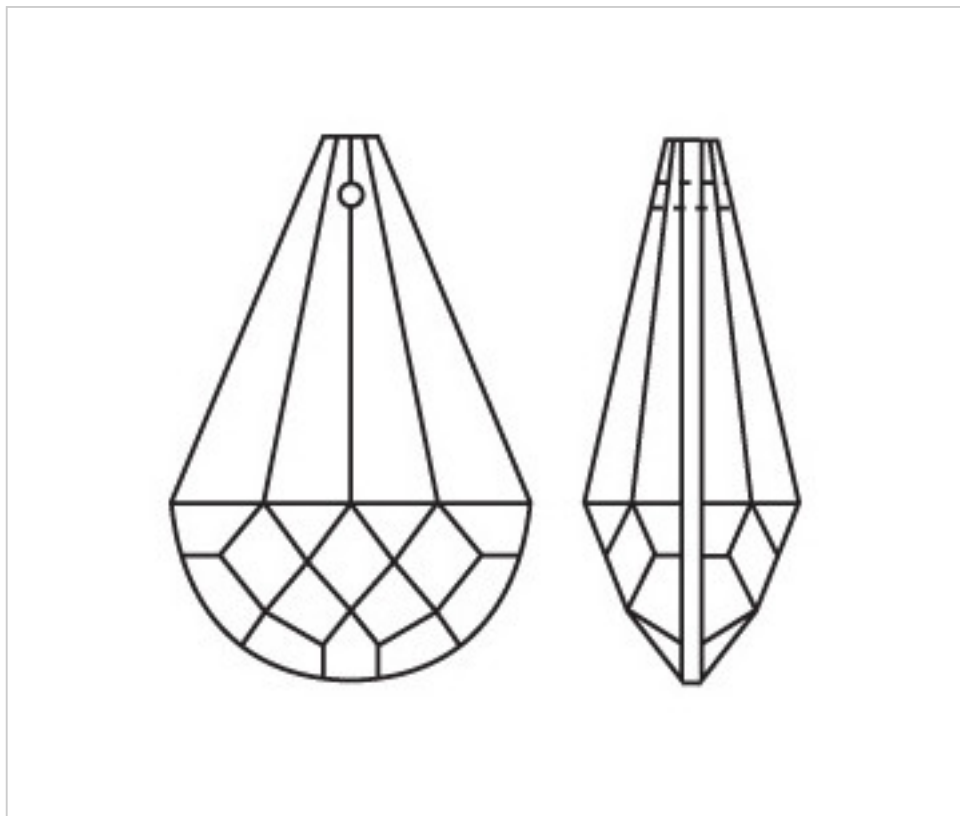

CRYSTAL FOR LAMPS > Scholer Crystal Austria > Schöler Basic Line  
Plain Almendros

**A610563**

**Almond 4127/63x38 (ex 1061)**

November 23rd, 2024, 10:38

**PRICE**

Lot	P.V.P. excluding VAT
1	3,04€
12	2,02€
48	1,76€

Continued on next page >>

CRYSTAL FOR LAMPS > Scholer Crystal Austria > Schöler Basic Line  
Plain Almendros

**A610563**

**Almond 4127/63x38 (ex 1061)**

## OTHER FEATURES

---

Length (mm): 63

Width (mm): 38

Colour: Transparent