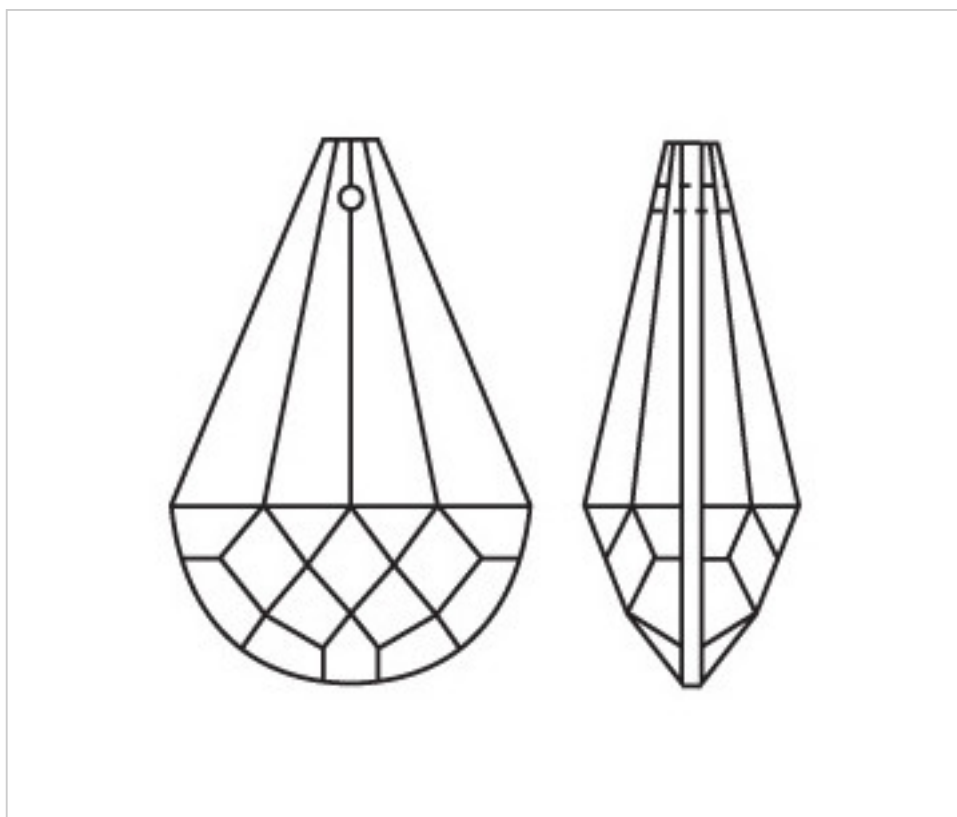

CRYSTAL FOR LAMPS > Scholer Crystal Austria > Schöler Basic Line  
Plain Almendros

**A610576**

**Almond 4127/76x46 (ex 1061)**

January 22nd, 2025, 02:07

**PRICE**

Lot	P.V.P. excluding VAT
1	4,67€
10	3,11€
30	2,72€

Continued on next page >>

CRYSTAL FOR LAMPS > Scholer Crystal Austria > Schöler Basic Line  
Plain Almendros

**A610576**

**Almond 4127/76x46 (ex 1061)**

## OTHER FEATURES

---

Length (mm): 76

Width (mm): 46

Colour: Transparent