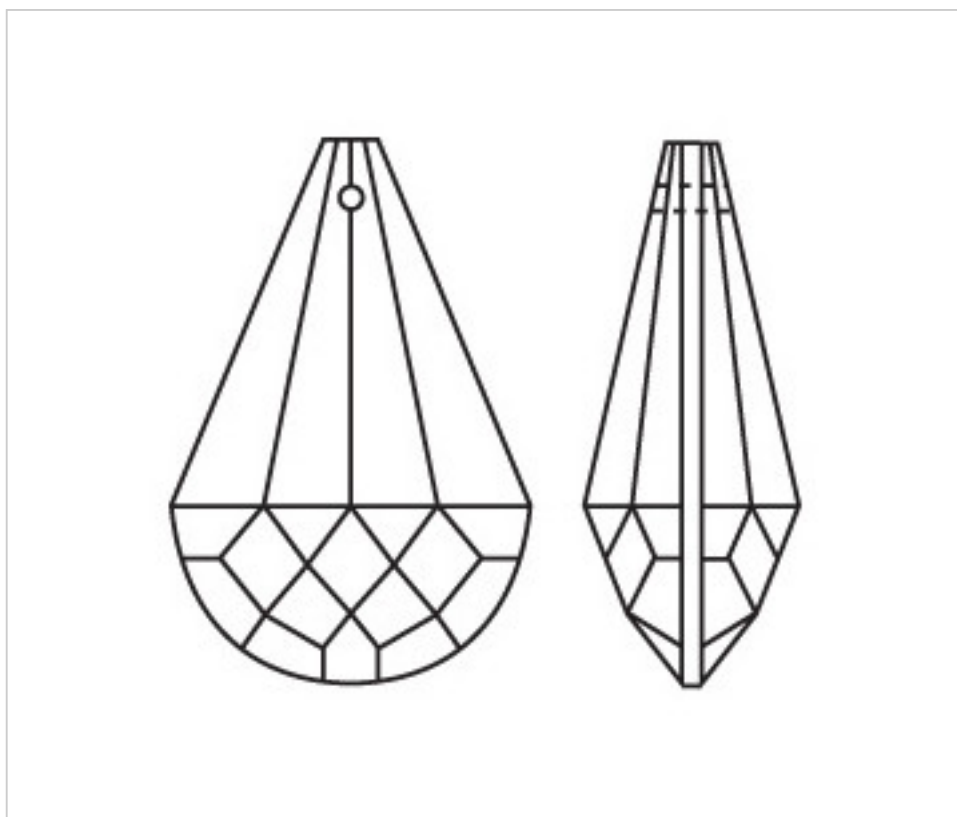

CRYSTAL FOR LAMPS > Scholer Crystal Austria > Schöler Basic Line  
Plain Almendros

**A610576**

**Almond 4127/76x46 (ex 1061)**

April 05th, 2025, 18:05

**PRICE**

	Lot	P.V.P. excluding VAT
	1	4,67€
	10	3,11€
	30	2,72€

Continued on next page >>

CRYSTAL FOR LAMPS > Scholer Crystal Austria > Schöler Basic Line  
Plain Almendros

**A610576**

**Almond 4127/76x46 (ex 1061)**

## OTHER FEATURES

---

Length (mm): 76

Width (mm): 46

Colour: Transparent