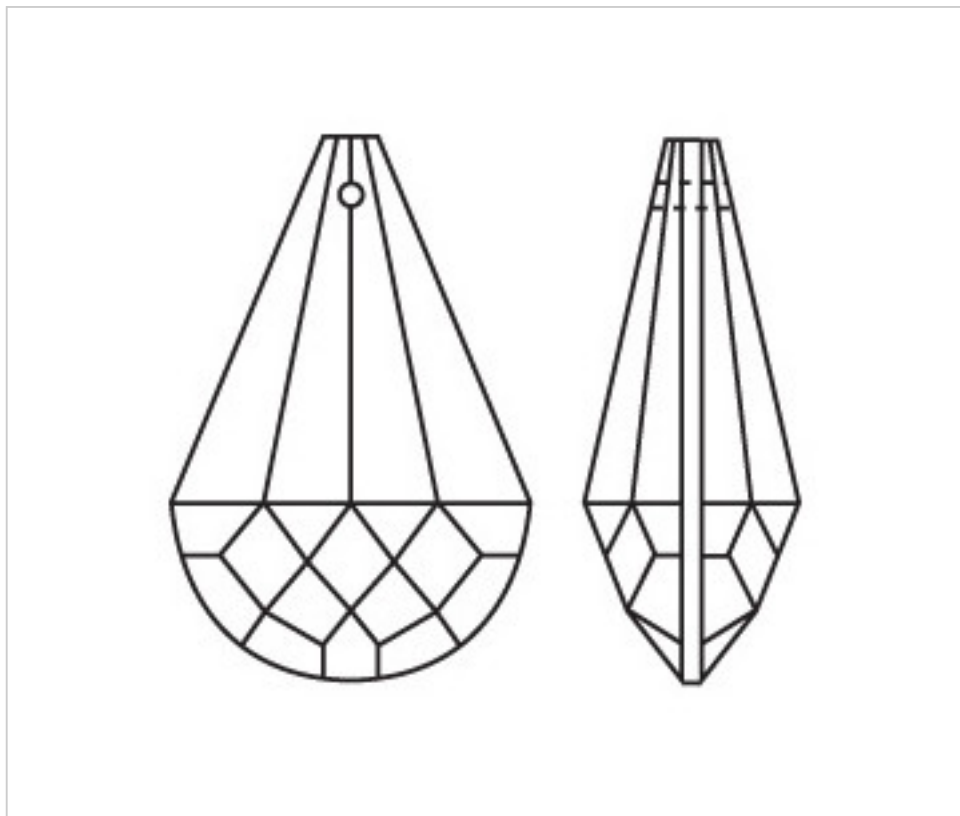

CRYSTAL FOR LAMPS > Scholer Crystal Austria > Schöler Basic Line
Plain Almendros

A610576

Almond 4127/76x46 (ex 1061)

February 22nd, 2025, 18:00

PRICE

Lot	P.V.P. excluding VAT
1	4,67€
10	3,11€
30	2,72€

Continued on next page >>

CRYSTAL FOR LAMPS > Scholer Crystal Austria > Schöler Basic Line
Plain Almendros

A610576

Almond 4127/76x46 (ex 1061)

TECHNICAL SPECIFICATIONS

Weight: 72 Grams

Packging: Box 30 Units

OTHER FEATURES

Length (mm): 76

Width (mm): 46

Colour: Transparent

DOCUMENTS

 [Almond 4127/76x46 \(ex 1061\)](#)