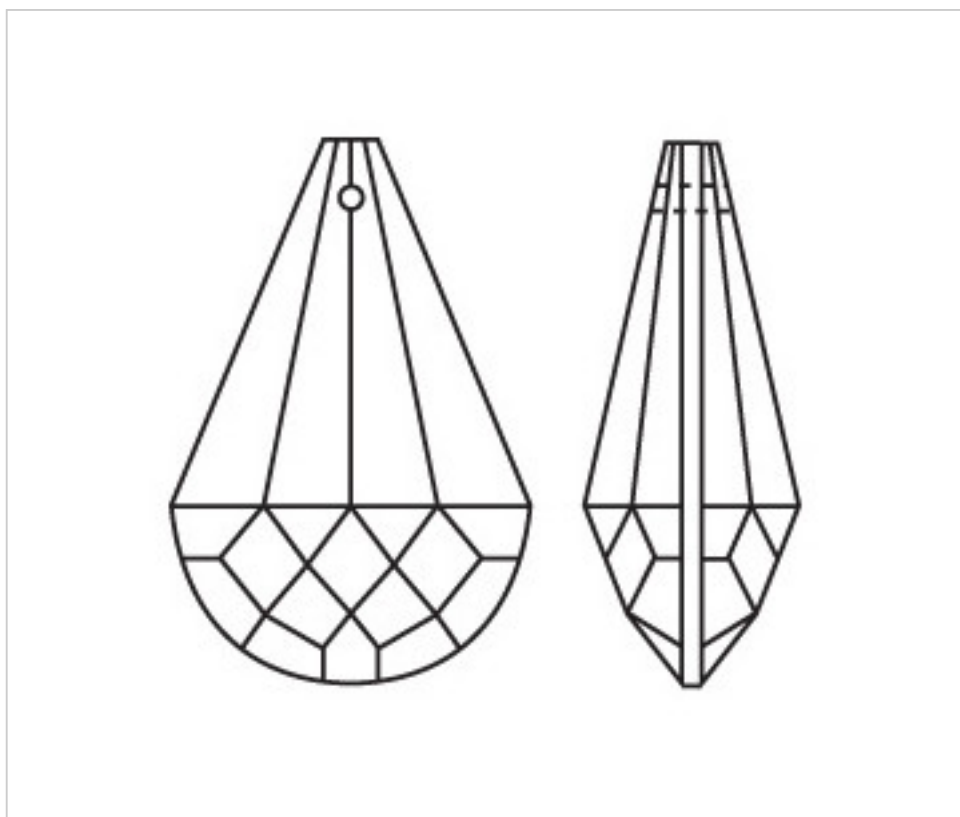

CRYSTAL FOR LAMPS > Scholer Crystal Austria > Schöler Basic Line
Plain Almendros

A610576

Almond 4127/76x46 (ex 1061)

December 22nd, 2024, 09:26

PRICE

	Lot	P.V.P. excluding VAT
	1	4,26€
	10	2,83€
	30	2,48€

Continued on next page >>

CRYSTAL FOR LAMPS > Scholer Crystal Austria > Schöler Basic Line
Plain Almendros

A610576

Almond 4127/76x46 (ex 1061)

TECHNICAL SPECIFICATIONS

Weight: 72 Grams

Packging: Box 30 Units

OTHER FEATURES

Length (mm): 76

Width (mm): 46

Colour: Transparent

DOCUMENTS

 [Almond 4127/76x46 \(ex 1061\)](#)