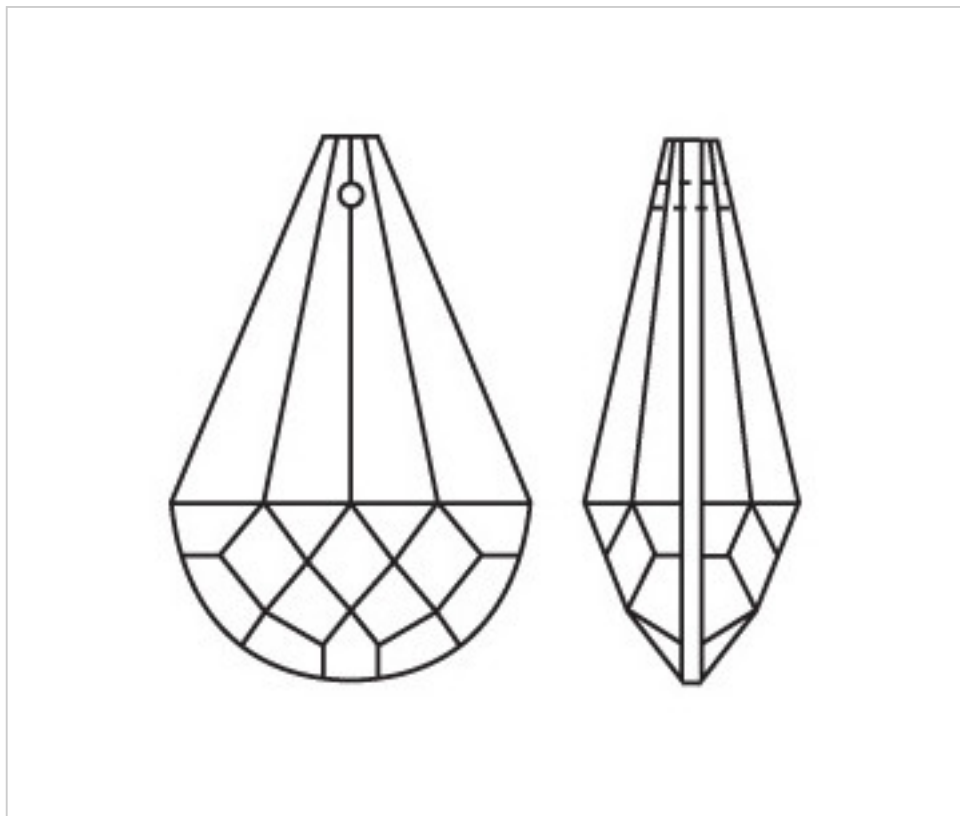

CRYSTAL FOR LAMPS > Scholer Crystal Austria > Schöler Basic Line  
Plain Almendros

**A610576**

**Almond 4127/76x46 (ex 1061)**

August 24th, 2024, 14:08

**PRICE**

Lot	P.V.P. excluding VAT
1	4,26€
10	2,83€
30	2,48€

Continued on next page >>

CRYSTAL FOR LAMPS > Scholer Crystal Austria > Schöler Basic Line  
Plain Almendros

**A610576**

**Almond 4127/76x46 (ex 1061)**

## OTHER FEATURES

---

Length (mm): 76

Width (mm): 46

Colour: Transparent