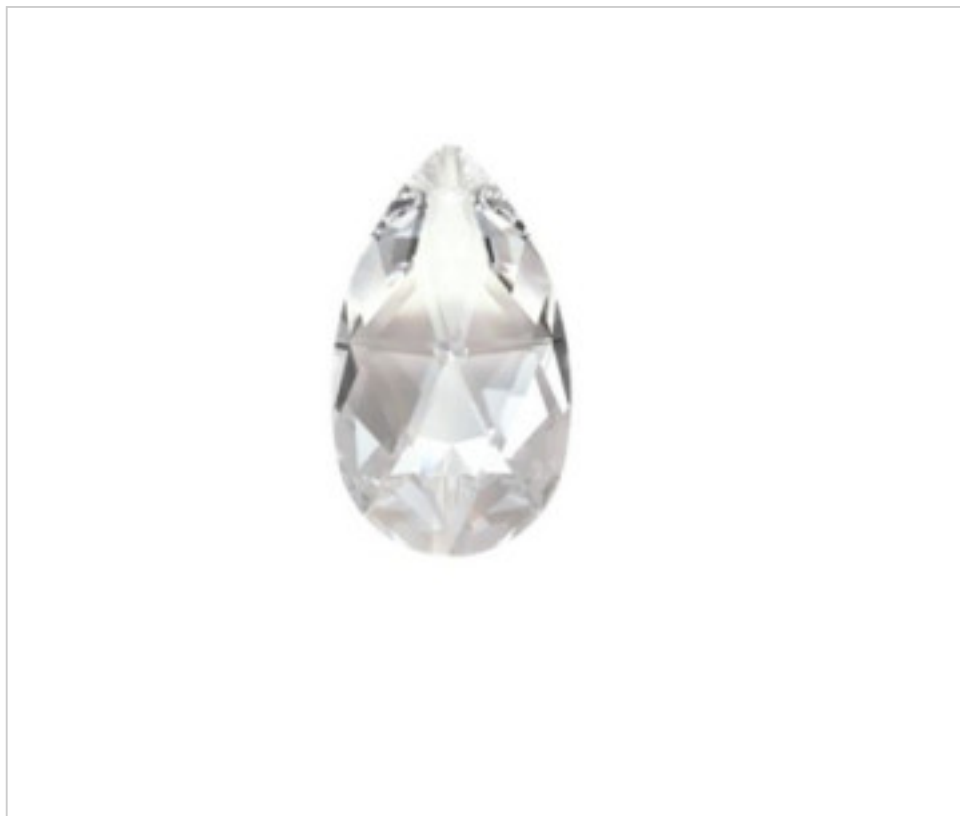

SWAROVSKI CRYSTAL > Swarovski New Collection > Swarovski New Collection
Swarovski New Collection

11N872138 - 5654417

Almond 8721 38x25mm Swarovski Crystal

October 02nd, 2024, 03:27

PRICE

	Lot	P.V.P. excluding VAT
Pedido mínimo	192	4,94€

Continued on next page >>

SWAROVSKI CRYSTAL > Swarovski New Collection > Swarovski New Collection
Swarovski New Collection

11N872138 - 5654417

Almond 8721 38x25mm Swarovski Crystal

TECHNICAL SPECIFICATIONS

 [Almond 8721 38x25mm Swarovski Crystal](#)