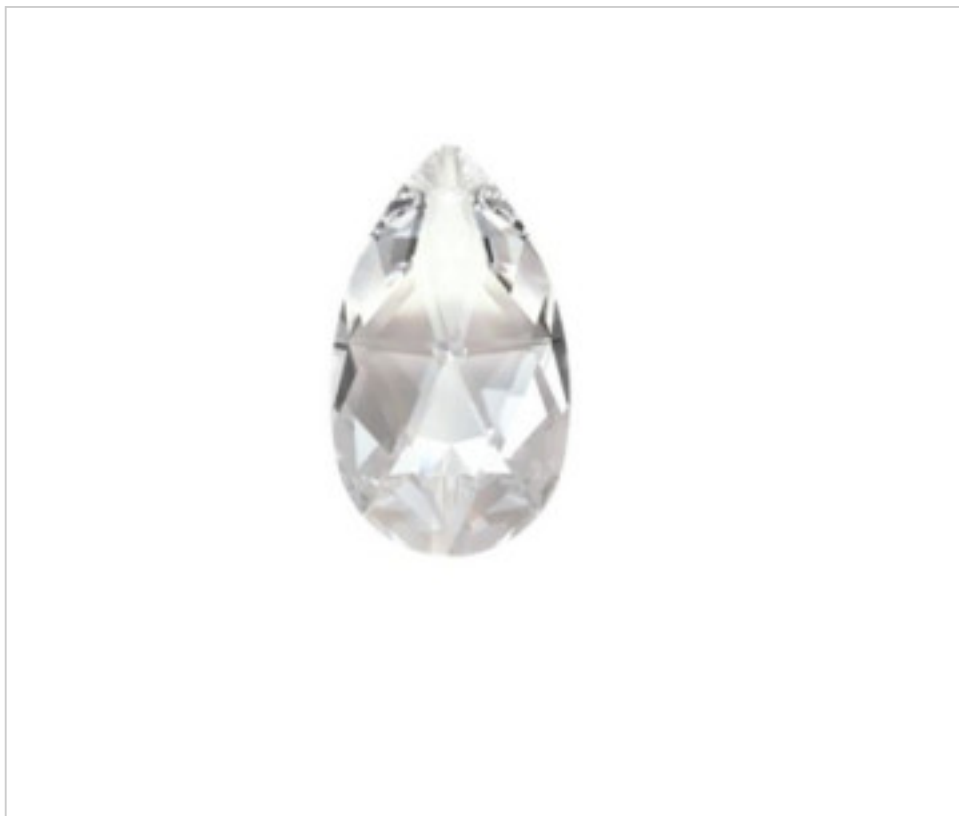

SWAROVSKI CRYSTAL > Swarovski New Collection > Swarovski New Collection  
Swarovski New Collection

11N872138 - 5654417

Almond 8721 38x25mm Swarovski Crystal

November 23rd, 2024, 09:16

## PRICE

	Lot	P.V.P. excluding VAT
Pedido mínimo	192	4,94€

Continued on next page >>

SWAROVSKI CRYSTAL > Swarovski New Collection > Swarovski New Collection  
Swarovski New Collection

11N872138 - 5654417

**Almond 8721 38x25mm Swarovski Crystal**

## OTHER FEATURES

---

Width (mm): 38

High (mm): 25

Colour: Transparent

Size: 38 mm

Colour: Crystal

## DOCUMENTS

---

 [Almond 8721 38x25mm Swarovski Crystal](#)