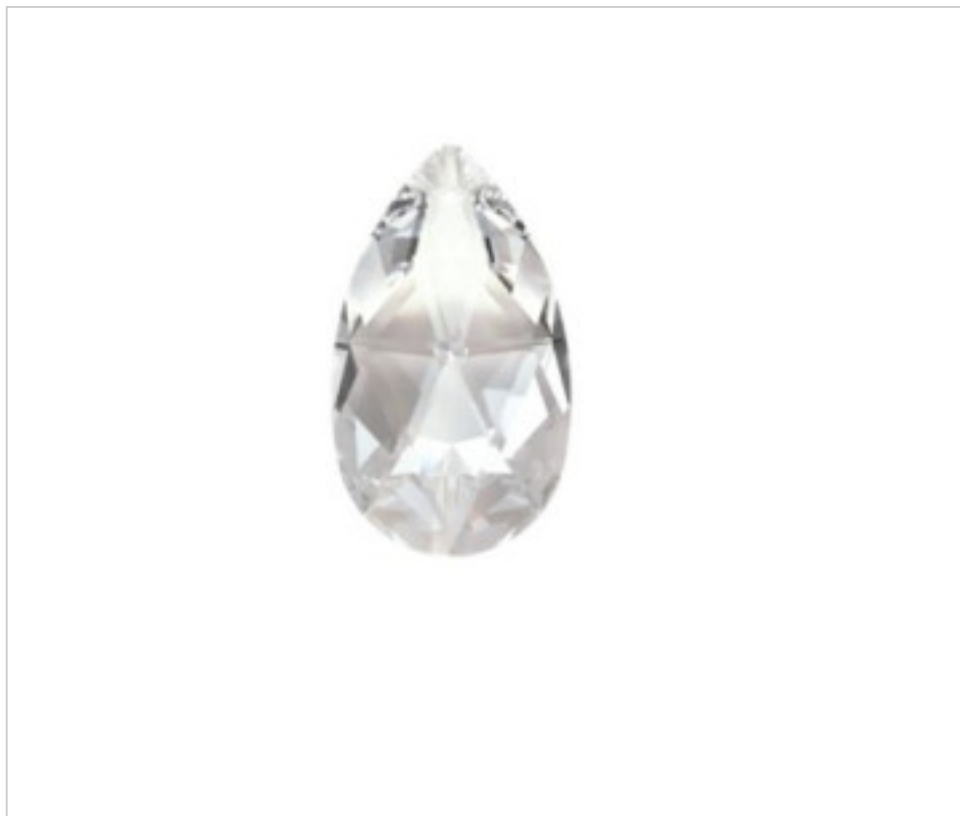

SWAROVSKI CRYSTAL > Swarovski New Collection > Swarovski New Collection  
Swarovski New Collection

11N872138 - 5654417

Almond 8721 38x25mm Swarovski Crystal

April 04th, 2025, 13:24

## PRICE

	Lot	P.V.P. excluding VAT
Pedido mínimo	192	4,94€

Continued on next page >>

SWAROVSKI CRYSTAL > Swarovski New Collection > Swarovski New Collection  
Swarovski New Collection

11N872138 - 5654417

**Almond 8721 38x25mm Swarovski Crystal**

## OTHER FEATURES

---

Width (mm): 38

High (mm): 25

Colour: Transparent

Size: 38 mm

Colour: Crystal

## DOCUMENTS

---

 [Almond 8721 38x25mm Swarovski Crystal](#)