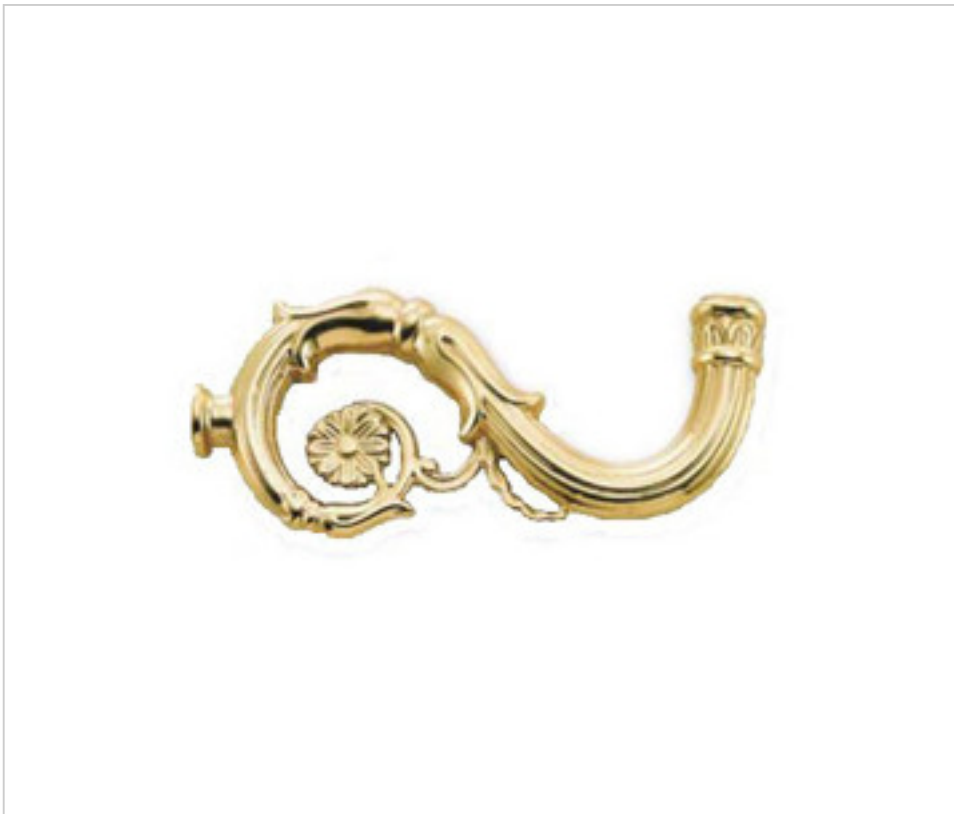

BRASS FOUNDRY > Guidini Foundry > Arms  
Arms

29H1002

Arm H-1002 Ghidini

July 22nd, 2024, 11:24

**PRICE**

	Lot	P.V.P. excluding VAT
	1	27,20€
	50	24,30€
	100	23,13€

Continued on next page >>

BRASS FOUNDRY > Guidini Foundry > Arms  
Arms

29H1002

Arm H-1002 Ghidini

## TECHNICAL SPECIFICATIONS

---

Weight: 334 Grams

## OTHER FEATURES

---

Length (mm): 145

High (mm): 70