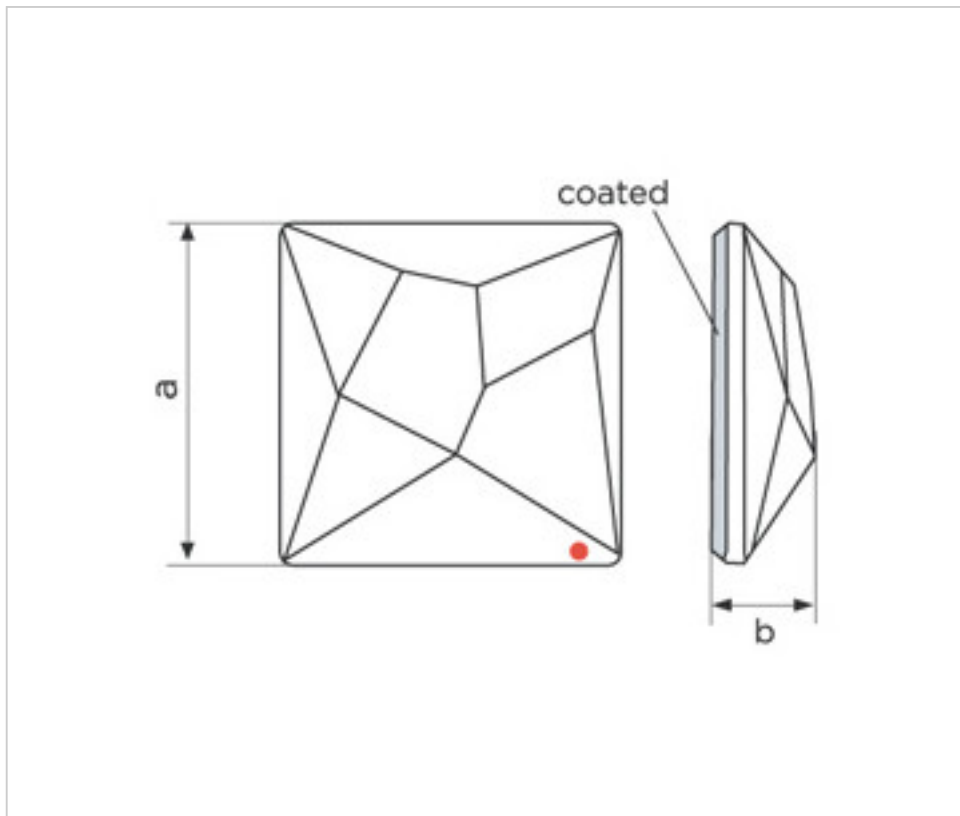

SWAROVSKI CRYSTAL > Strass Swarovski Crystal > Strass Swarovski for gluing
Flat Strass crystal with CAL coating in flat part

113783251A

Asymmetric Square 2420/25mm Bermuda blue

February 22nd, 2025, 09:06

PRICE

Lot	P.V.P. excluding VAT
1	8,61€
16	6,87€
32	5,99€

Continued on next page >>

SWAROVSKI CRYSTAL > Strass Swarovski Crystal > Strass Swarovski for gluing
Flat Strass crystal with CAL coating in flat part

113783251A

Asymmetric Square 2420/25mm Bermuda blue

TECHNICAL SPECIFICATIONS

Weight: 7 Grams

Packging: Box 32 Units

NOTES

Effect applied to flat side. Measurements:A=25mm(+/- 0.3mm); B=6,5mm(0.3mm +/-).

OTHER FEATURES

Colour: Bermuda Blue

DOCUMENTS

 [Asymmetric Square 2420/25mm Bermuda blue](#)