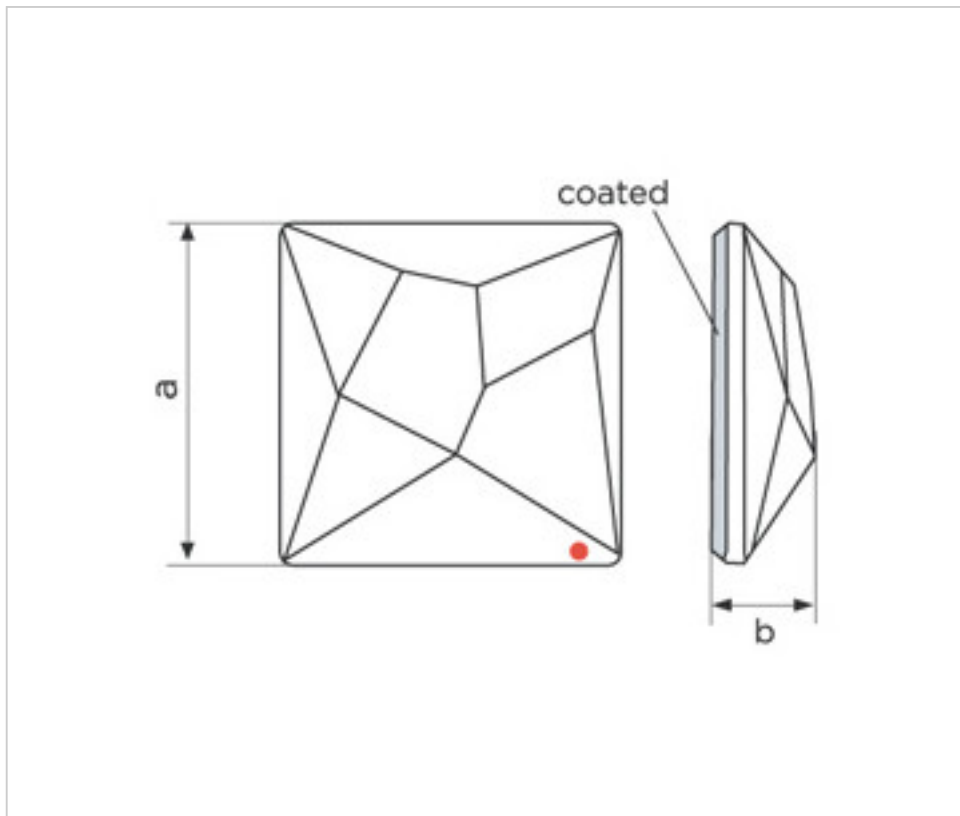

SWAROVSKI CRYSTAL > Strass Swarovski Crystal > Strass Swarovski for gluing  
Flat Strass crystal with CAL coating in flat part

113783251A

Asymmetric Square 2420/25mm Bermuda blue

December 03rd, 2024, 18:12

113783251A

**Asymmetric Square 2420/25mm Bermuda blue**

## NOTES

---

Effect applied to flat side. Measurements:A=25mm(+/- 0.3mm); B=6,5mm(0.3mm +/-).

## DOCUMENTS

---

 [Asymmetric Square 2420/25mm Bermuda blue](#)