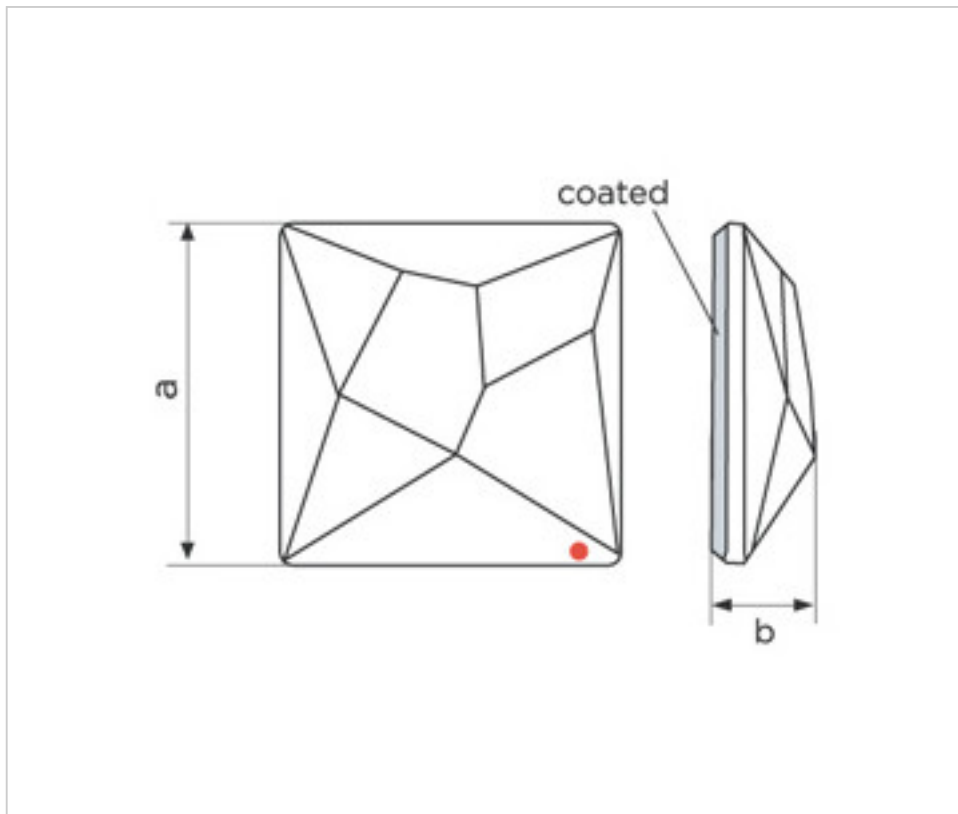

SWAROVSKI CRYSTAL > Strass Swarovski Crystal > Strass Swarovski for gluing
Flat Strass crystal with CAL coating in flat part

113783251A

Asymmetric Square 2420/25mm Bermuda blue

January 05th, 2025, 09:02

PRICE

Lot	P.V.P. excluding VAT
1	8,61€
16	6,87€
32	5,99€

Continued on next page >>

SWAROVSKI CRYSTAL > Strass Swarovski Crystal > Strass Swarovski for gluing
Flat Strass crystal with CAL coating in flat part

113783251A

Asymmetric Square 2420/25mm Bermuda blue

TECHNICAL SPECIFICATIONS

Weight: 7 Grams

Packging: Box 32 Units

NOTES

Effect applied to flat side. Measurements:A=25mm(+/- 0.3mm); B=6,5mm(0.3mm +/-).

OTHER FEATURES

Colour: Bermuda Blue

DOCUMENTS

 [Asymmetric Square 2420/25mm Bermuda blue](#)