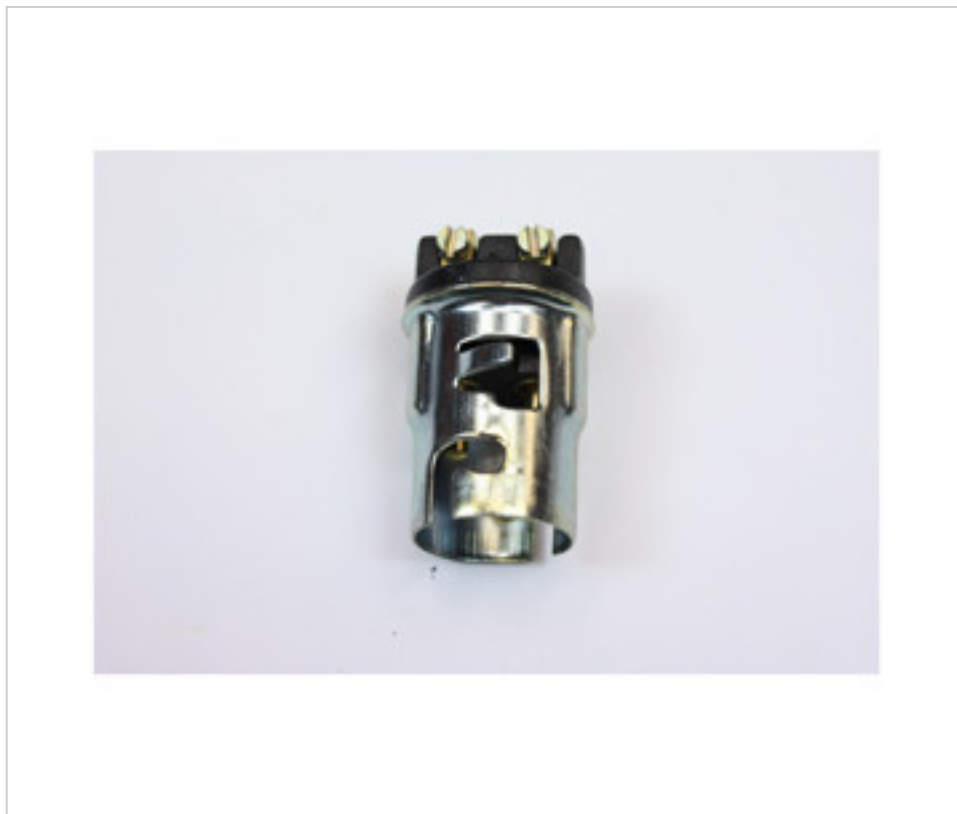

ELECTRICAL EQUIPMENT > Lampholders > Bakelite Lampholders
Douilles Bakelite B15

AR6400200

Bakelite Insert T190 E-14 B15

December 22nd, 2024, 03:03

arditi
LIGHTING SOLUTIONS

PRICE

Lot	P.V.P. excluding VAT
1	1,08€
500	0,85€
1500	0,82€

Continued on next page >>

ELECTRICAL EQUIPMENT > Lampholders > Bakelite Lampholders
Douilles Bakelite B15

AR6400200

Bakelite Insert T190 E-14 B15

TECHNICAL SPECIFICATIONS

Weight: 11 Grams

Packging: Box 500 Units

NOTES

Connecting insert for B15 bakelite lampholder, for rigid or flexible cable

OTHER FEATURES

Voltage In (Vac): 250

Intensidad In (A): 2

Temperature (°C): 190

Connection: Screw

Socket: B15d