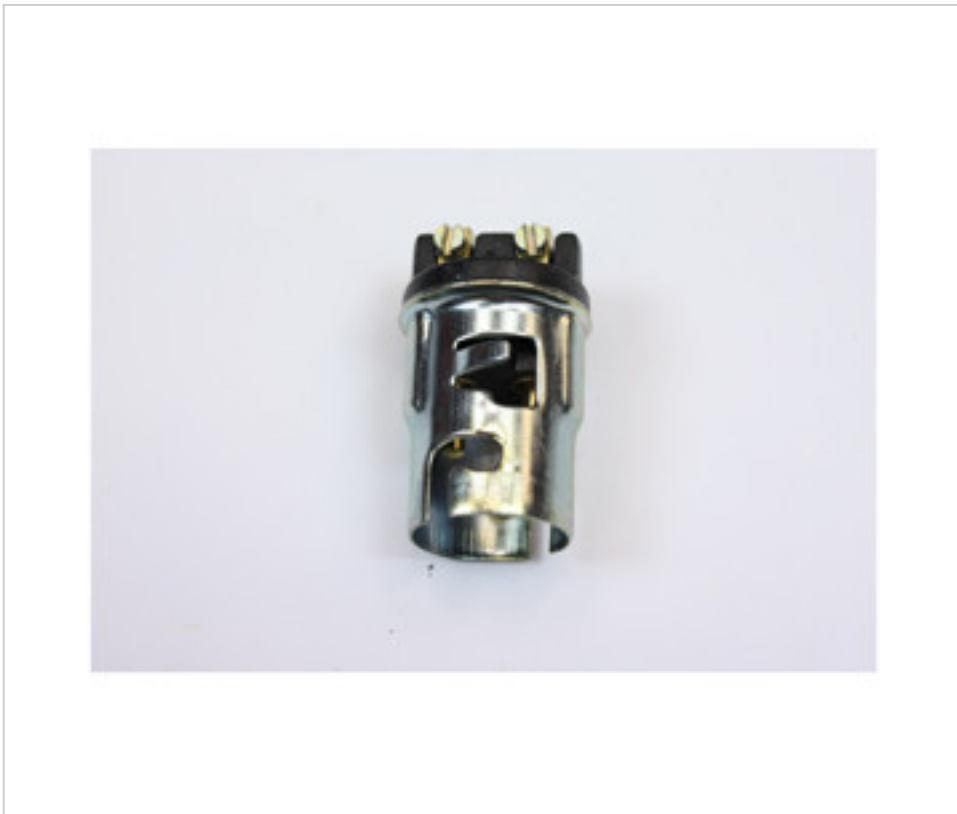

ELECTRICAL EQUIPMENT > Lampholders > Bakelite Lampholders
Douilles Bakelite B15

AR6400200

Bakelite Insert T190 E-14 B15

October 02nd, 2024, 04:05

arditi
LIGHTING INNOVATION

PRICE

Lot	P.V.P. excluding VAT
1	1,08€
500	0,85€
1500	0,82€

Continued on next page >>

ELECTRICAL EQUIPMENT > Lampholders > Bakelite Lampholders
Douilles Bakelite B15

AR6400200

Bakelite Insert T190 E-14 B15

TECHNICAL SPECIFICATIONS

Weight: 11 Grams

Packging: Box 500 Units

NOTES

Connecting insert for B15 bakelite lampholder, for rigid or flexible cable

OTHER FEATURES

Voltage In (Vac): 250

Intensidad In (A): 2

Temperature (°C): 190

Connection: Screw

Socket: B15d