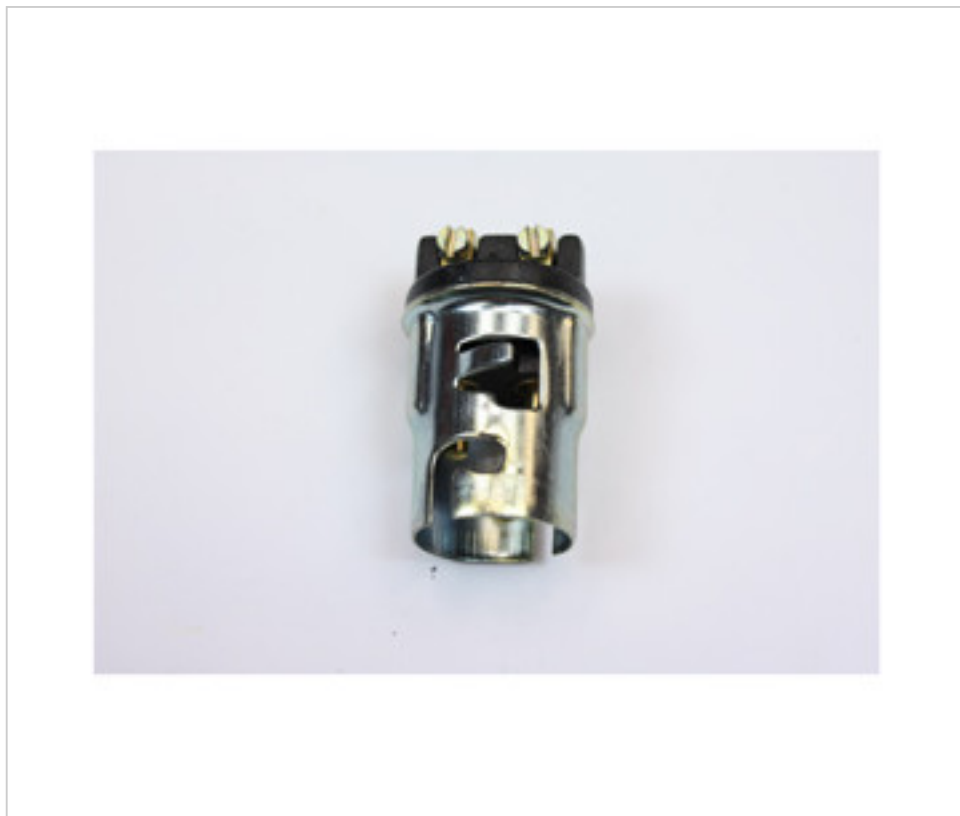

ELECTRICAL EQUIPMENT > Lampholders > Bakelite Lampholders
Douilles Bakelite B15

AR6400200

Bakelite Insert T190 E-14 B15

February 01st, 2025, 20:54

arditi
LIGHTING SOLUTIONS

PRICE

Lot	P.V.P. excluding VAT
1	1,08€
500	0,85€
1500	0,82€

Continued on next page >>

ELECTRICAL EQUIPMENT > Lampholders > Bakelite Lampholders
Douilles Bakelite B15

AR6400200

Bakelite Insert T190 E-14 B15

TECHNICAL SPECIFICATIONS

Weight: 11 Grams

Packging: Box 500 Units

NOTES

Connecting insert for B15 bakelite lampholder, for rigid or flexible cable

OTHER FEATURES

Voltage In (Vac): 250

Intensidad In (A): 2

Temperature (°C): 190

Connection: Screw

Socket: B15d