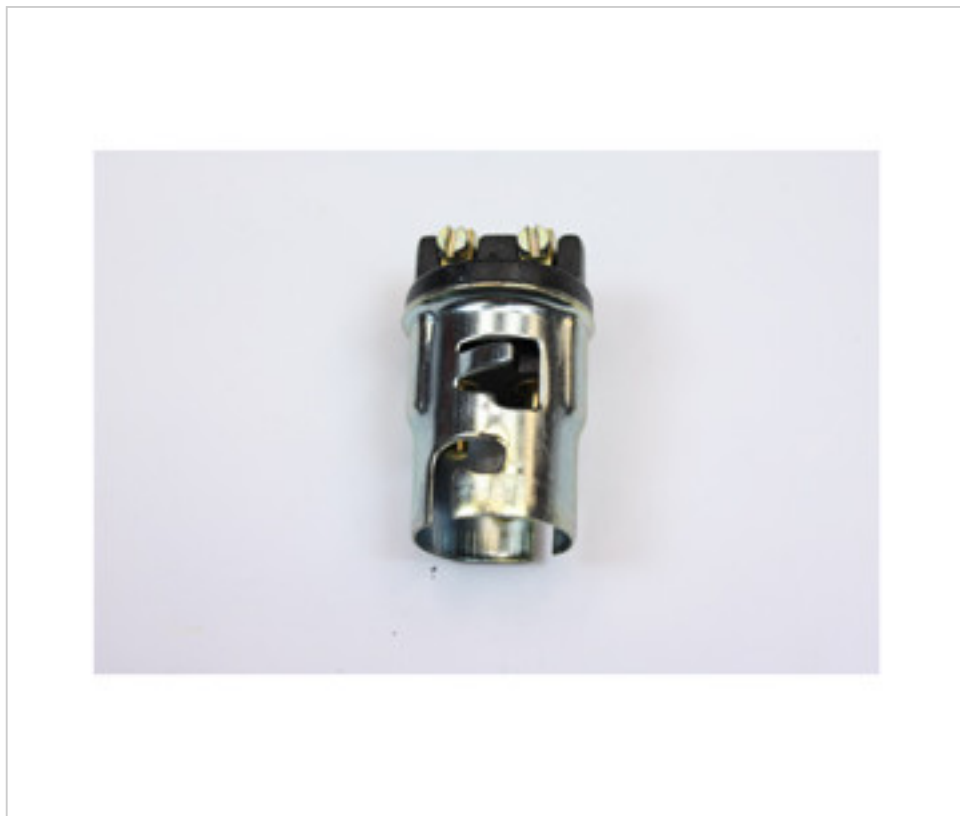

ELECTRICAL EQUIPMENT > Lampholders > Bakelite Lampholders  
Douilles Bakelite B15

**AR6400200**

**Bakelite Insert T190 E-14 B15**

November 21st, 2024, 14:33

arditi  
LIGHTING INNOVATION

**PRICE**

Lot	P.V.P. excluding VAT
1	1,08€
500	0,85€
1500	0,82€

Continued on next page >>

ELECTRICAL EQUIPMENT > Lampholders > Bakelite Lampholders  
Douilles Bakelite B15

AR6400200

**Bakelite Insert T190 E-14 B15**

## NOTES

---

Connecting insert for B15 bakelite lampholder, for rigid or flexible cable

## OTHER FEATURES

---

Voltage In (Vac): 250

Intensidad In (A): 2

Temperature (°C): 190

Connection: Screw

Socket: B15d