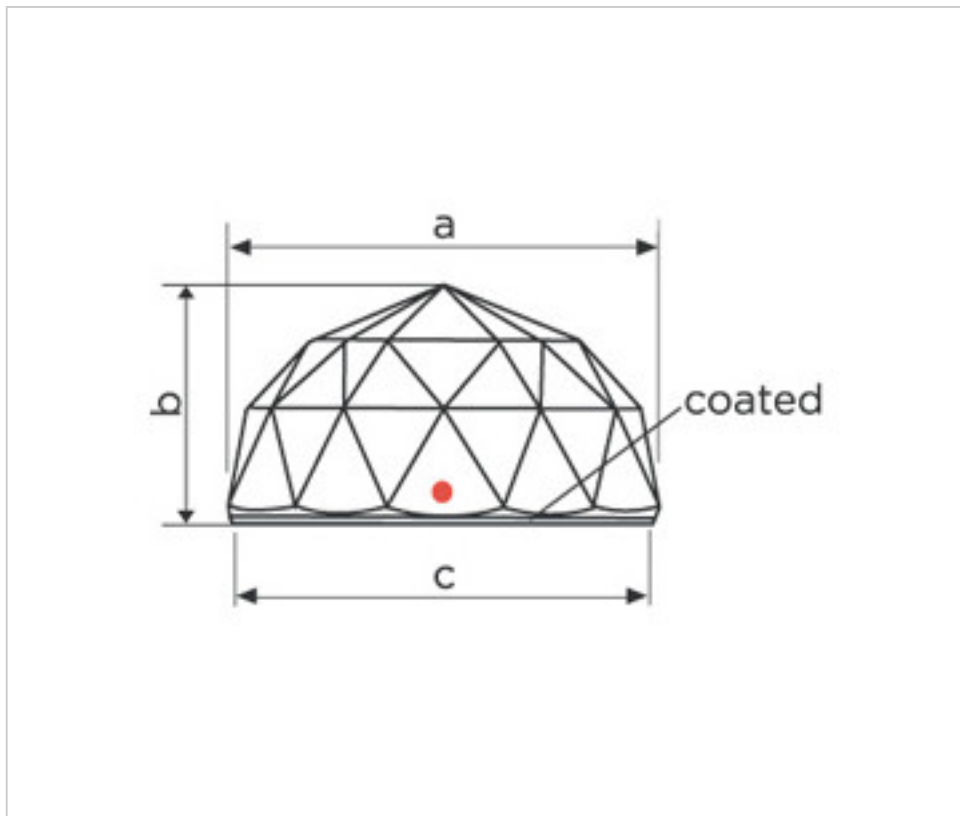

SWAROVSKI CRYSTAL > Strass Swarovski Crystal > Strass Swarovski for gluing  
Strass Crystal with CAL coating for gluing

1108550Z2 - 1067326

Half-ball 7120/20mm classic cut Swarovski Crystal Jet

April 05th, 2025, 07:51

1108550Z2 - 1067326

**Half-ball 7120/20mm classic cut Swarovski Crystal Jet**

## NOTES

---

Dimensions W = 19.6 mm (+ / -0.3 mm) B = 10.5 mm (+ / -0.3 mm) C = 19mm (+ / -0.3 mm) Colour Jet

## OTHER FEATURES

---

Diameter (mm): 20

Colour: Black