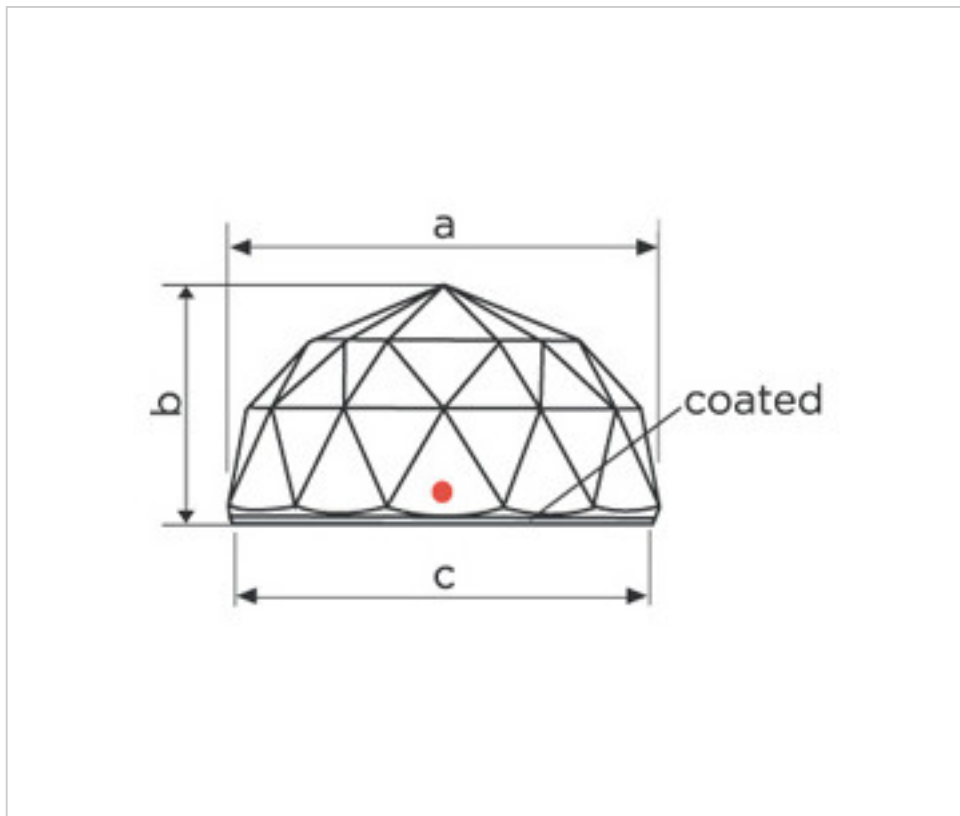

SWAROVSKI CRYSTAL > Strass Swarovski Crystal > Strass Swarovski for gluing
Strass Crystal with CAL coating for gluing

1108550Z2 - 1067326

Half-ball 7120/20mm classic cut Swarovski Crystal Jet

December 22nd, 2024, 04:01

PRICE

Lot	P.V.P. excluding VAT
1	7,75€
60	6,20€
300	5,39€

Continued on next page >>

SWAROVSKI CRYSTAL > Strass Swarovski Crystal > Strass Swarovski for gluing
Strass Crystal with CAL coating for gluing

1108550Z2 - 1067326

Half-ball 7120/20mm classic cut Swarovski Crystal Jet

TECHNICAL SPECIFICATIONS

Weight: 6 Grams

Packging: Box 300 Units

NOTES

Dimensions W = 19.6 mm (+ / -0.3 mm) B = 10.5 mm (+ / -0.3 mm) C = 19mm (+ / -0.3 mm) Colour Jet

OTHER FEATURES

Diameter (mm): 20

Colour: Black

DOCUMENTS

 [Half-ball 7120/20mm classic cut Swarovski Crystal Jet](#)