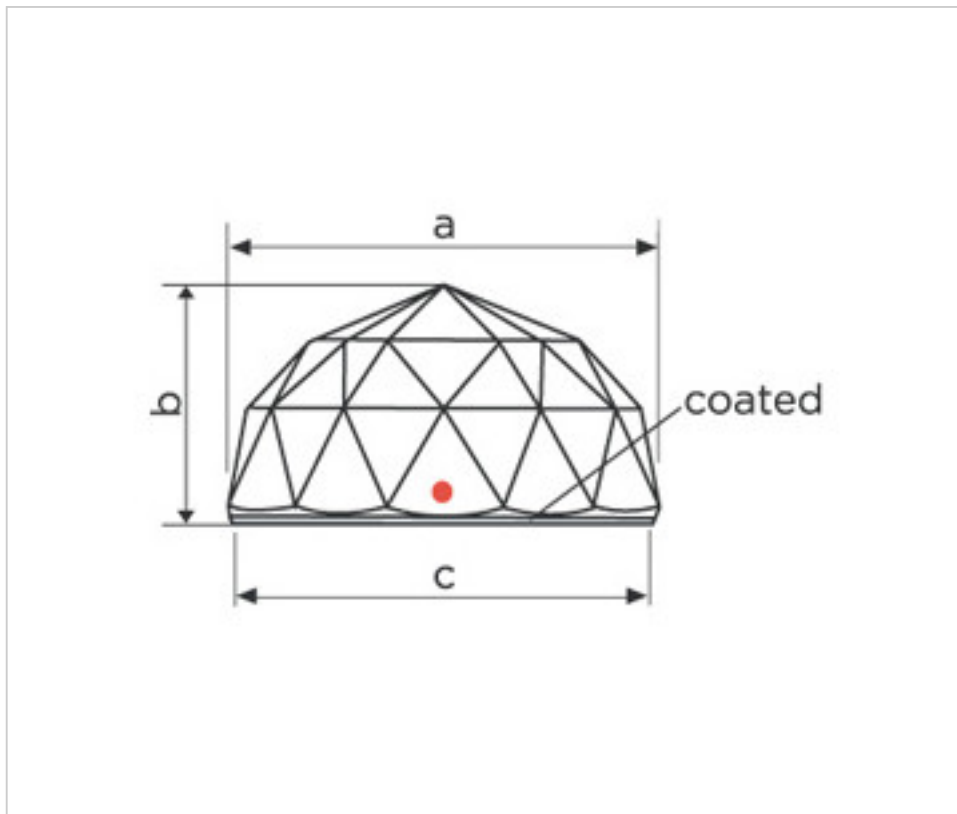

SWAROVSKI CRYSTAL > Strass Swarovski Crystal > Strass Swarovski for gluing
Strass Crystal with CAL coating for gluing

1108550Z2 - 1067326

Half-ball 7120/20mm classic cut Swarovski Crystal Jet

February 01st, 2025, 20:11

1108550Z2 - 1067326

Half-ball 7120/20mm classic cut Swarovski Crystal Jet

TECHNICAL SPECIFICATIONS

Weight: 6 Grams

Packging: Box 300 Units

NOTES

Dimensions W = 19.6 mm (+ / -0.3 mm) B = 10.5 mm (+ / -0.3 mm) C = 19mm (+ / -0.3 mm) Colour Jet

OTHER FEATURES

Diameter (mm): 20

Colour: Black

DOCUMENTS

 [Half-ball 7120/20mm classic cut Swarovski Crystal Jet](#)