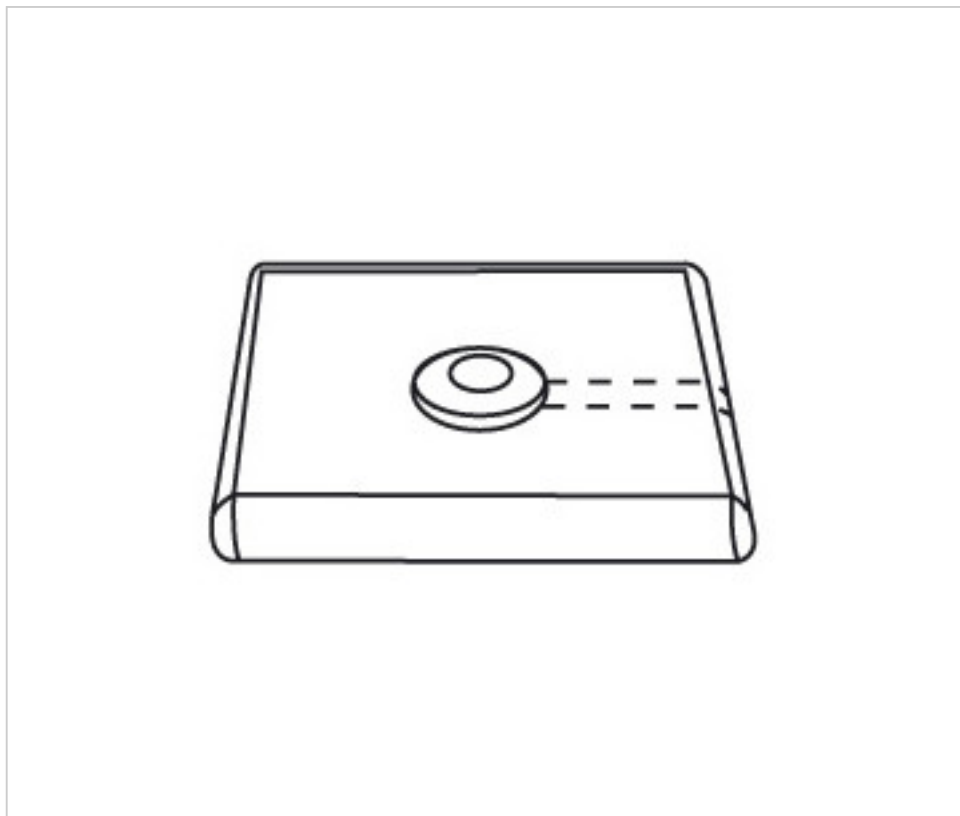

CRYSTAL FOR LAMPS > Columns And Bobeches > Crystal Columns And Bobeches  
Kubic Series

1252140

Base 521040 140x140x20h

February 22nd, 2025, 09:24

**PRICE**

	Lot	P.V.P. excluding VAT
	1	41,21€
	6	35,82€
	24	34,14€

Continued on next page >>

1252140

Base 521040 140x140x20h

## TECHNICAL SPECIFICATIONS

---

Weight: 990 Grams

## OTHER FEATURES

---

Width (mm): 140

High (mm): 20

Diameter (mm): 140

Colour: Transparent