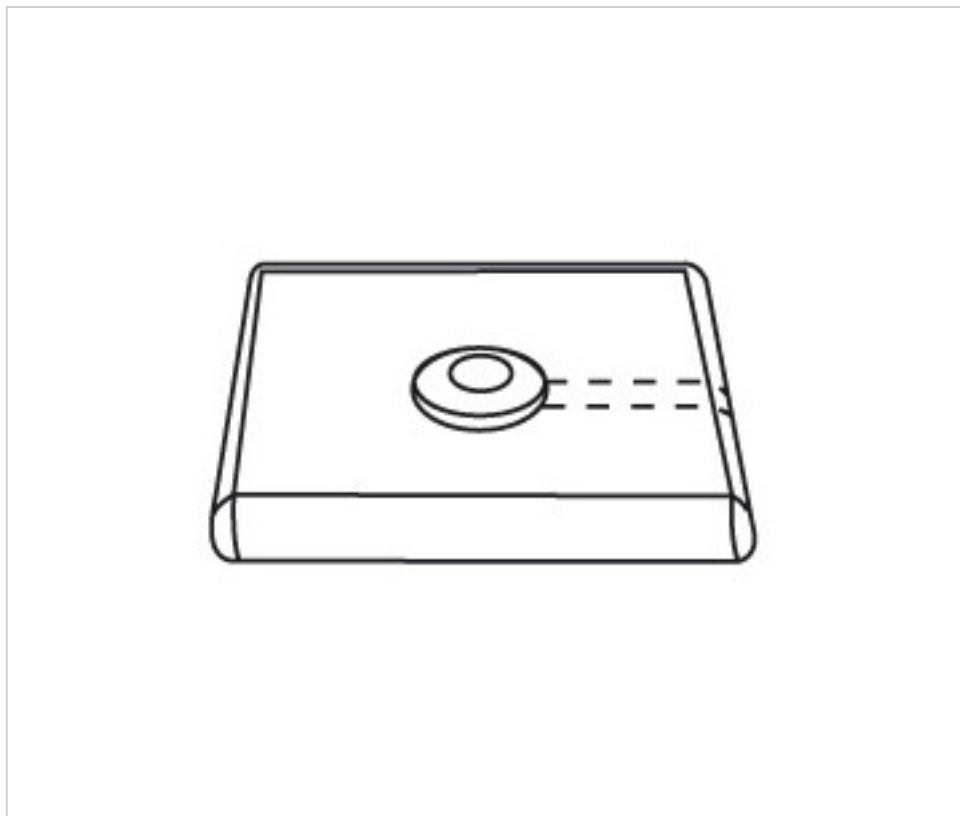

CRYSTAL FOR LAMPS > Columns And Bobeches > Crystal Columns And Bobeches  
Kubic Series

1252140

Base 521040 140x140x20h

April 04th, 2025, 00:04

**PRICE**

	Lot	P.V.P. excluding VAT
	1	41,21€
	6	35,82€
	24	34,14€

Continued on next page >>

1252140

Base 521040 140x140x20h

## TECHNICAL SPECIFICATIONS

---

Weight: 990 Grams

## OTHER FEATURES

---

Width (mm): 140

High (mm): 20

Diameter (mm): 140

Colour: Transparent