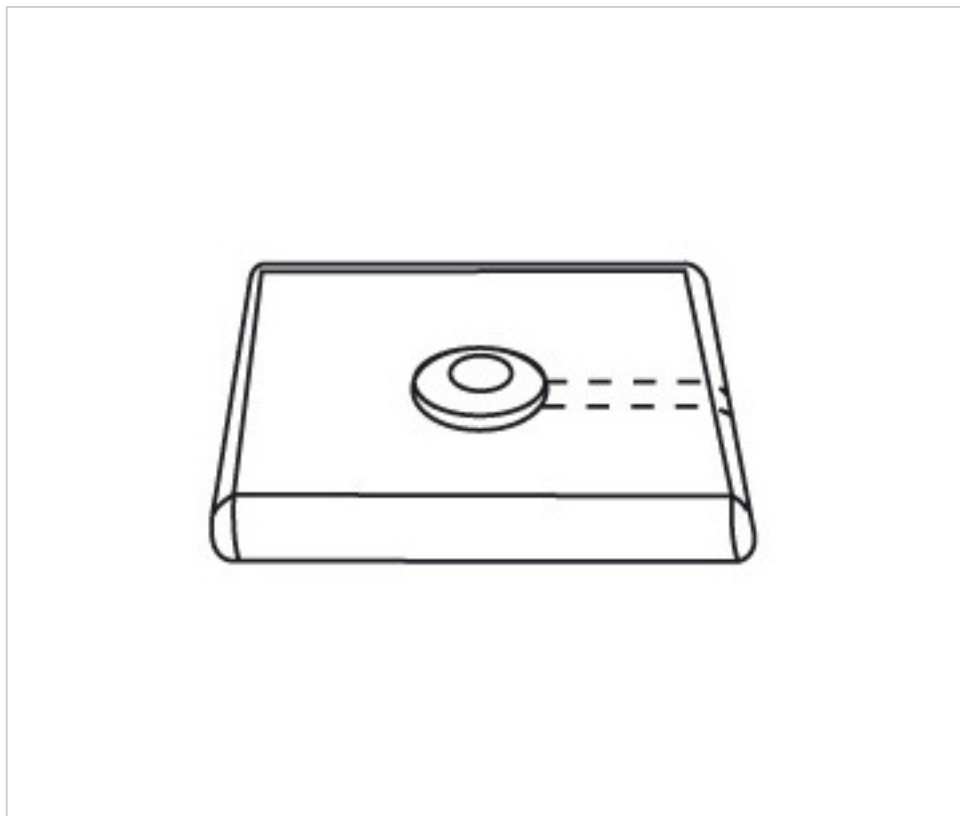

CRYSTAL FOR LAMPS > Columns And Bobeches > Crystal Columns And Bobeches
Kubic Series

1252140

Base 521040 140x140x20h

November 21st, 2024, 14:04

PRICE

	Lot	P.V.P. excluding VAT
	1	41,21€
	6	35,82€
	24	34,14€

Continued on next page >>

CRYSTAL FOR LAMPS > Columns And Bobeches > Crystal Columns And Bobeches
Kubic Series

1252140

Base 521040 140x140x20h

TECHNICAL SPECIFICATIONS

Weight: 990 Grams

NOTES

pressed glass

OTHER FEATURES

Width (mm): 140

High (mm): 20

Diameter (mm): 140

Colour: Transparent

DOCUMENTS

 [Base 521040 140x140x20h](#)