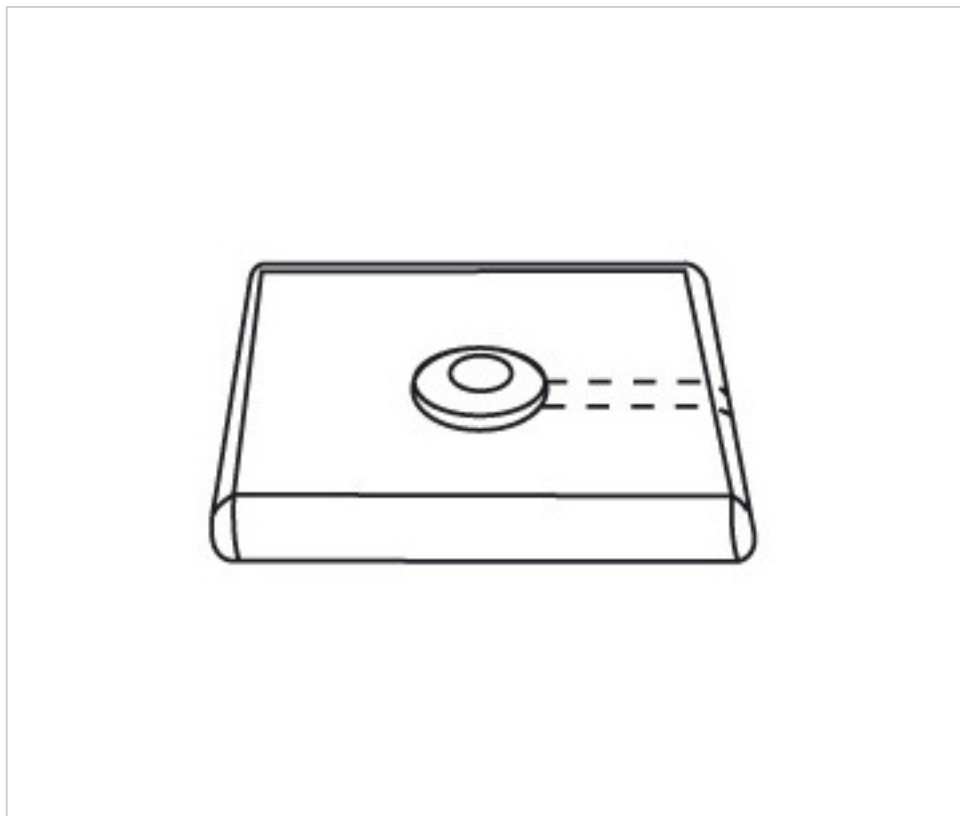

CRYSTAL FOR LAMPS > Columns And Bobeches > Crystal Columns And Bobeches  
Kubic Series

1252140

Base 521040 140x140x20h

December 22nd, 2024, 04:17

**PRICE**

	Lot	P.V.P. excluding VAT
	1	41,21€
	6	35,82€
	24	34,14€

Continued on next page >>

CRYSTAL FOR LAMPS > Columns And Bobeches > Crystal Columns And Bobeches  
Kubic Series

1252140

Base 521040 140x140x20h

## TECHNICAL SPECIFICATIONS

---

Weight: 990 Grams

## OTHER FEATURES

---

Width (mm): 140

High (mm): 20

Diameter (mm): 140

Colour: Transparent