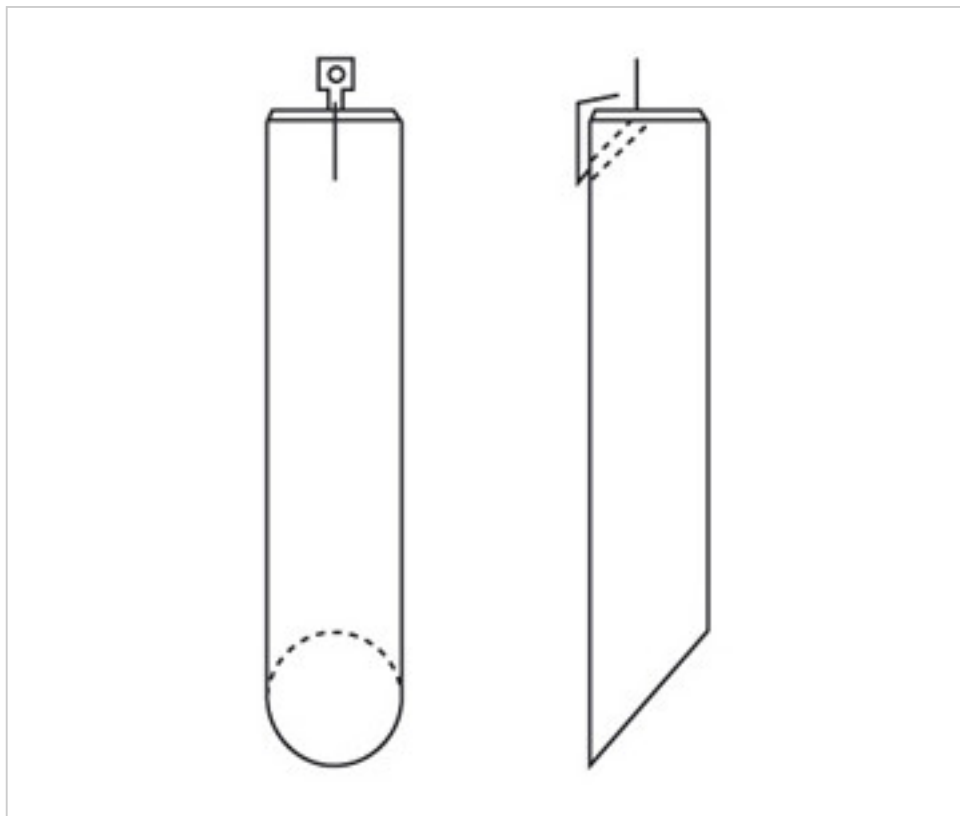

CRYSTAL FOR LAMPS > Scholer Crystal Austria > Schöler Basic Line
Plain Bars

A653215

Beveled cylindrical dipstick 5132/150mm

August 24th, 2024, 14:13

PRICE

	Lot	P.V.P. excluding VAT
	1	19,92€
	12	13,27€
	144	11,56€

Continued on next page >>

CRYSTAL FOR LAMPS > Scholer Crystal Austria > Schöler Basic Line
Plain Bars

A653215

Beveled cylindrical dipstick 5132/150mm

TECHNICAL SPECIFICATIONS

Weight: 7 Grams

Packging: Box 12 Units

OTHER FEATURES

Length (mm): 150

Colour: Transparent

DOCUMENTS

 [Beveled cylindrical dipstick 5132/150mm](#)