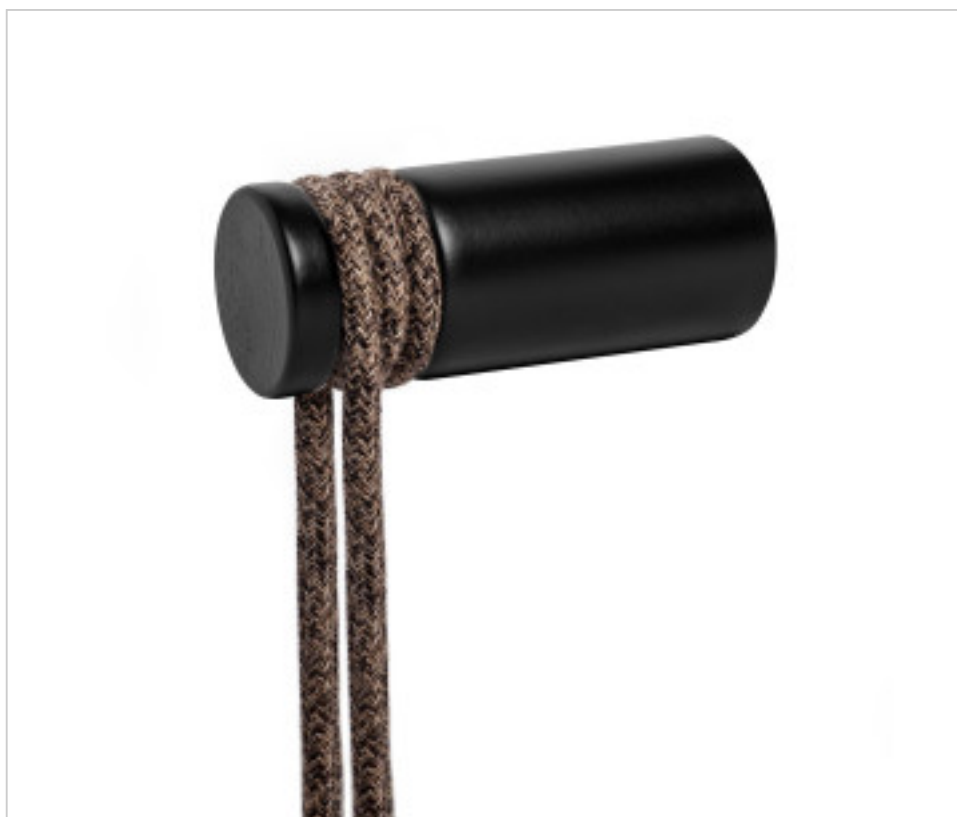

CDKPASL03

Black wooden Role support for textile cable

April 05th, 2025, 07:16

DESCRIPTION

Rolé, wooden wall mount cable tie for pendant lamp. Finish: black. Includes screw and plug for fixing to the wall

PRICE

	Lot	P.V.P. excluding VAT
	1	7,87€
	5	7,49€
	10	7,14€

Continued on next page >>

ELECTRICAL EQUIPMENT > Textile Cable and accessories > Textile cable Accessories
Textile hose cable fixing

CDKPASL03

Black wooden Role support for textile cable

TECHNICAL SPECIFICATIONS

Weight: 127 Grams

NOTES

Rolé kit, wooden cable grommets, wall fixing for pendant lamp. Finish: black

OTHER FEATURES

High (mm): 100

Diameter (mm): 40

Colour: Black