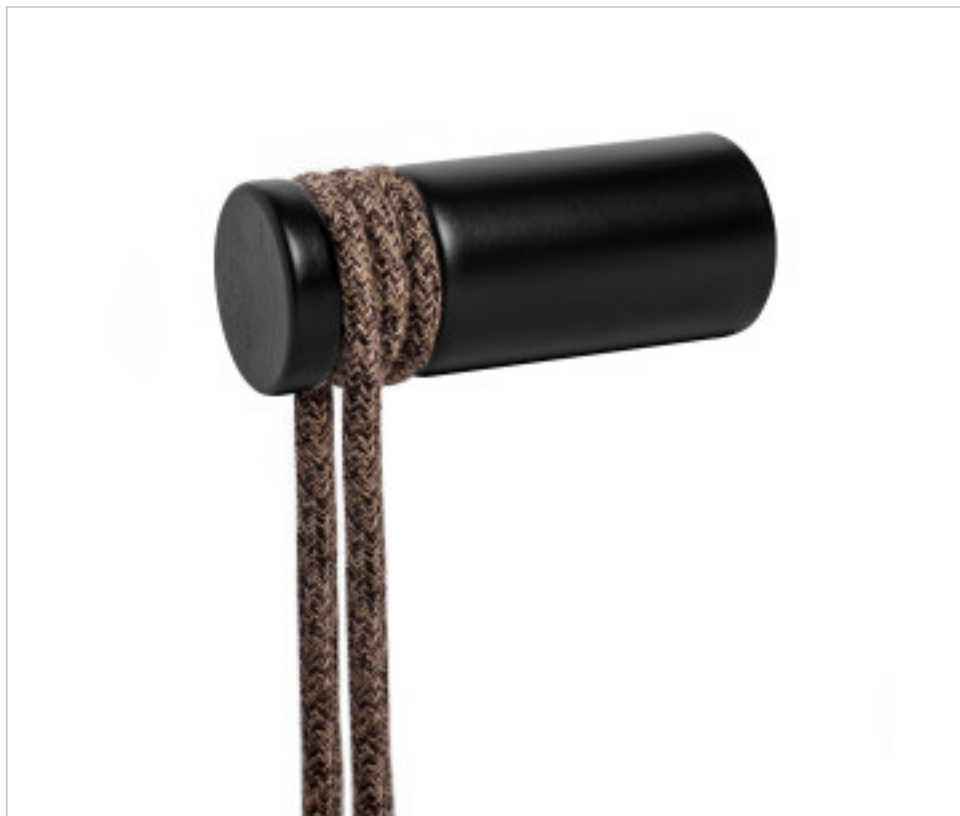

CDKPASL03

Black wooden Rolé support for textile cable

December 22nd, 2024, 09:41

DESCRIPTION

Rolé, wooden wall mount cable tie for pendant lamp. Finish: black. Includes screw and plug for fixing to the wall

PRICE

	Lot	P.V.P. excluding VAT
	1	7,87€
	5	7,49€
	10	7,14€

Continued on next page >>

ELECTRICAL EQUIPMENT > Textile Cable and accessories > Textile cable Accessories
Textile hose cable fixing

CDKPASL03

Black wooden Role support for textile cable

TECHNICAL SPECIFICATIONS

Weight: 127 Grams

NOTES

Rolé kit, wooden cable grommets, wall fixing for pendant lamp. Finish: black

OTHER FEATURES

High (mm): 100

Diameter (mm): 40

Colour: Black