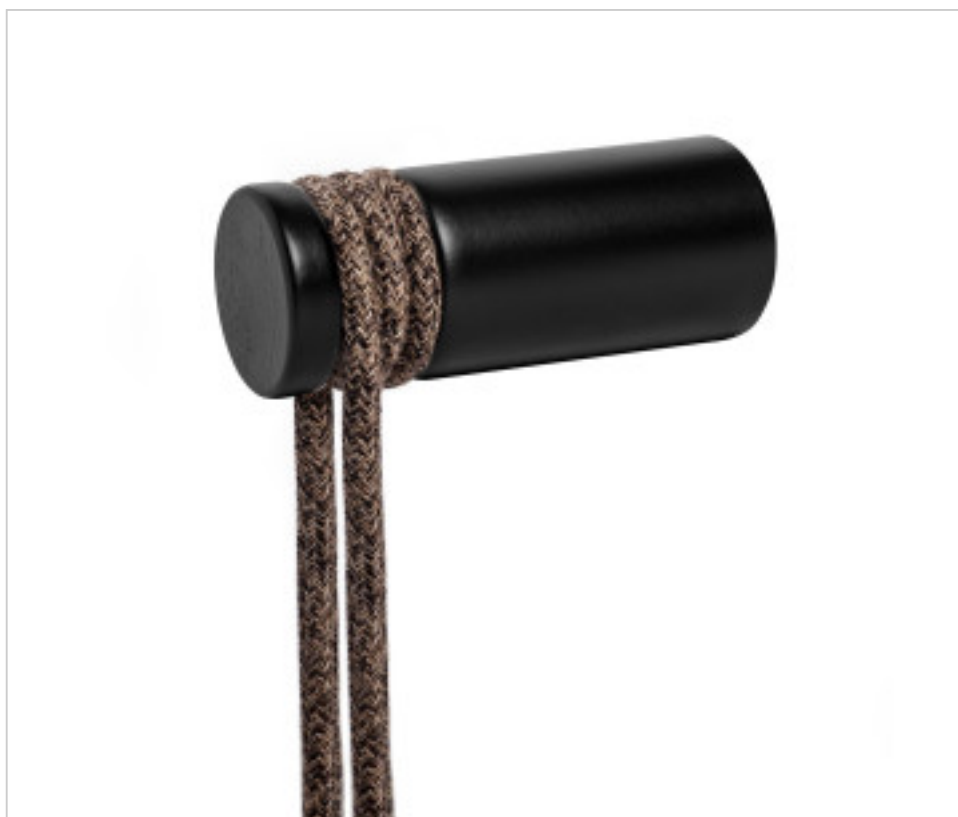

CDKPASL03

Black wooden Rolé support for textile cable

January 22nd, 2025, 02:11

DESCRIPTION

Rolé, wooden wall mount cable tie for pendant lamp. Finish: black. Includes screw and plug for fixing to the wall

PRICE

	Lot	P.V.P. excluding VAT
	1	7,87€
	5	7,49€
	10	7,14€

Continued on next page >>

ELECTRICAL EQUIPMENT > Textile Cable and accessories > Textile cable Accessories
Textile hose cable fixing

CDKPASL03

Black wooden Role support for textile cable

TECHNICAL SPECIFICATIONS

Weight: 127 Grams

NOTES

Rolé kit, wooden cable grommets, wall fixing for pendant lamp. Finish: black

OTHER FEATURES

High (mm): 100

Diameter (mm): 40

Colour: Black