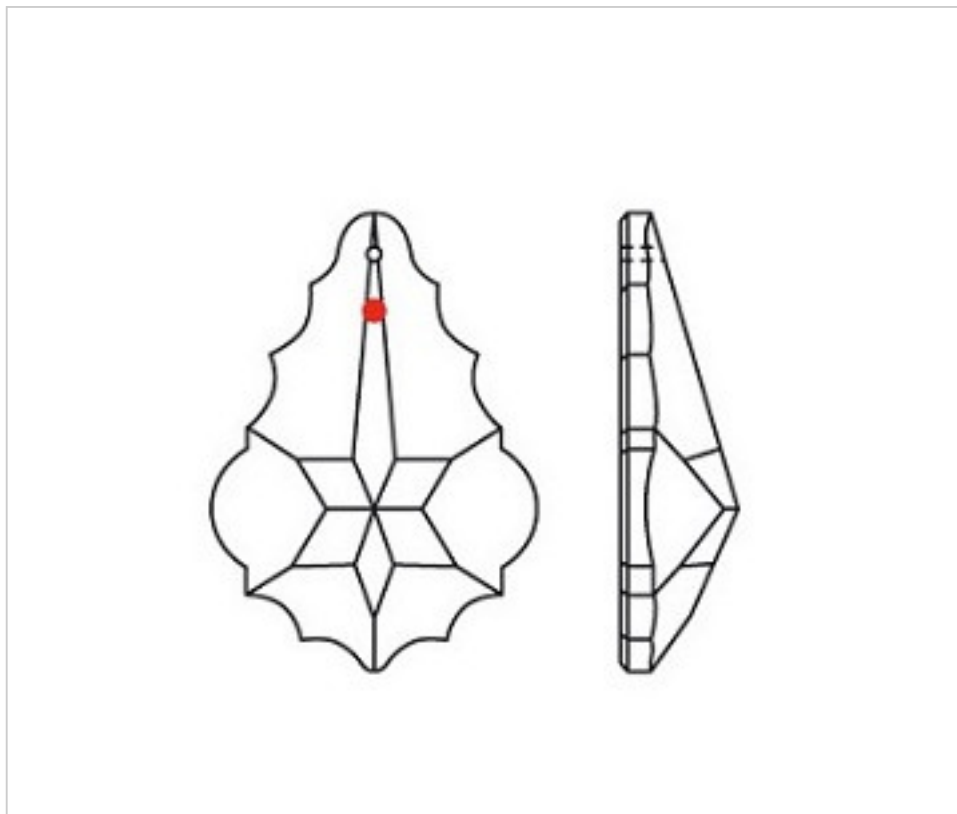

SWAROVSKI CRYSTAL > Strass Swarovski Crystal > Strass Swarovski Pendeloques  
Pendeloques Strass

11289015RM - 1085574

**Pendeloque 8901/50x35mm Red Magma Swarovski Crystal**

October 02nd, 2024, 03:00

**PRICE**

11289015RM - 1085574

**Pendeloque 8901/50x35mm Red Magma Swarovski Crystal**

## OTHER FEATURES

---

Width (mm): 35

High (mm): 50

## DOCUMENTS

---

 [Pendeloque 8901/50x35mm Red Magma Swarovski Crystal](#)