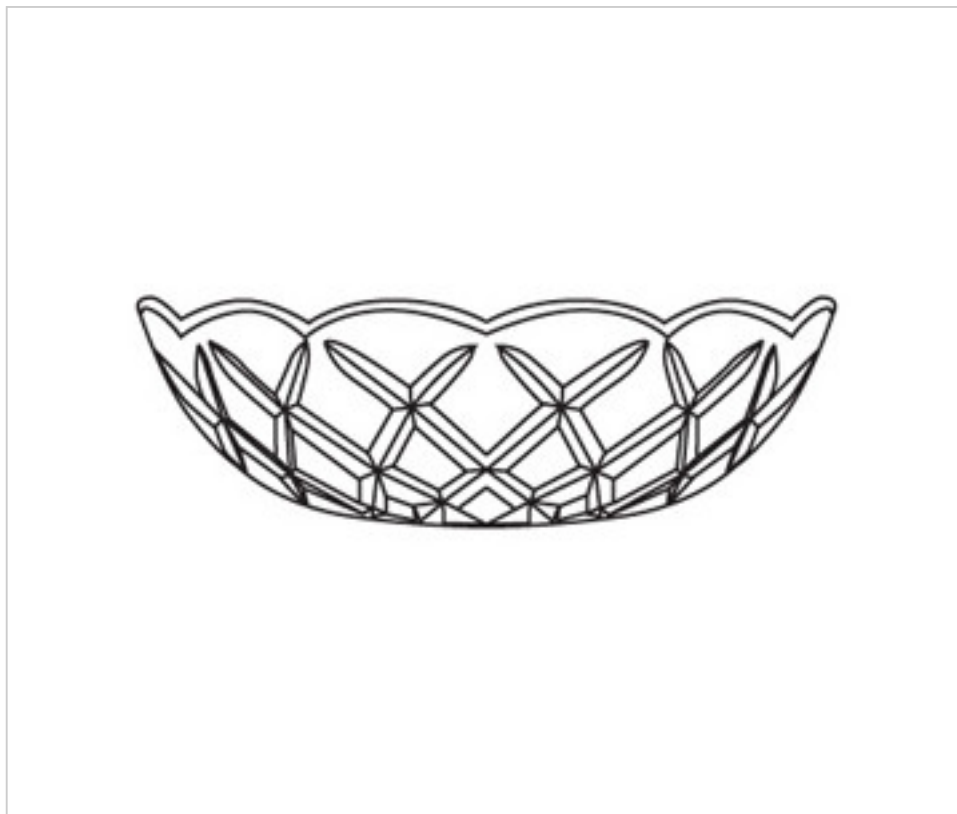

0131504

Bobèche 30.500.12-4 holes

August 24th, 2024, 14:59

DESCRIPTION

Transparent pressed glass bobèche 85mm diameter and 25mm height. With central hole of 12mm and 4 side holes for pinning with brass needle and hang crystals

PRICE

	Lot	P.V.P. excluding VAT
	1	6,29€
	6	3,50€
	12	2,69€
	96	2,34€

Continued on next page >>

0131504

Bobèche 30.500.12-4 holes

TECHNICAL SPECIFICATIONS

Weight: 54 Grams

Packging: Box 198 Units

NOTES

Pressed glass. Central hole 12mm and 4 side holes

OTHER FEATURES

High (mm): 25

Diameter (mm): 85

Colour: Transparent

Central Hole (mm): 12

Lateral Holes: 4