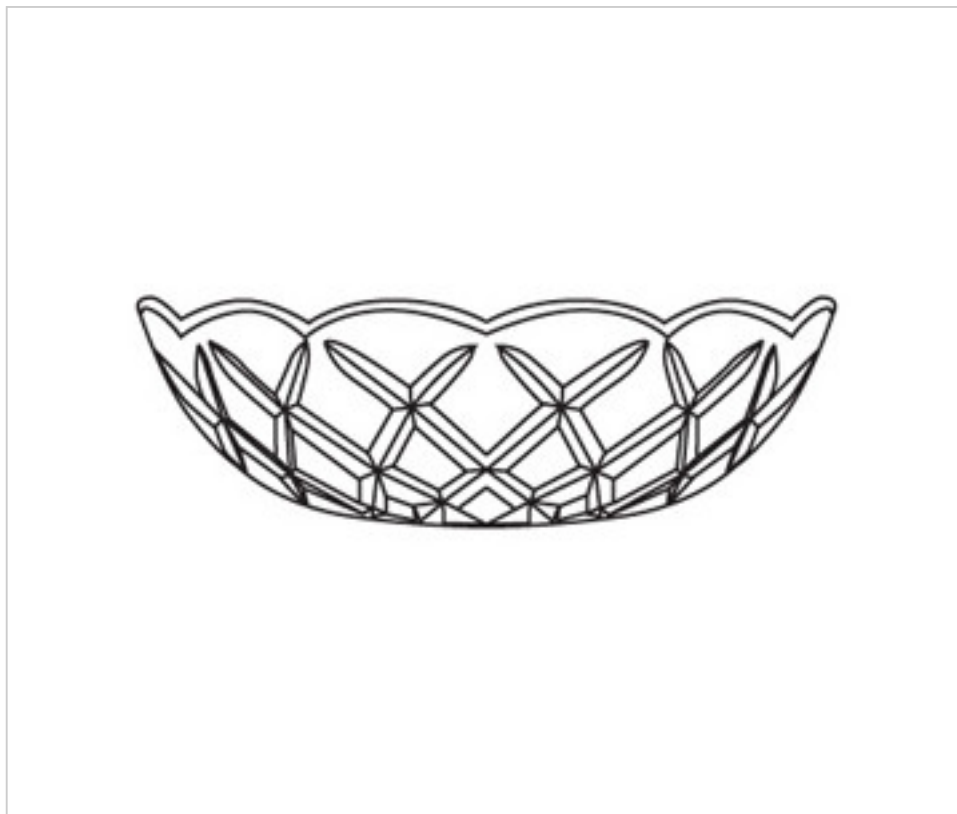

0130500

Bobèche 30.500.24

August 24th, 2024, 14:33

DESCRIPTION

Transparent pressed glass bobèche 85mm diameter and 25mm height. With central hole of 24mm and without side holes

PRICE

	Lot	P.V.P. excluding VAT
	1	5,60€
	6	3,11€
	12	2,39€
	96	2,08€

Continued on next page >>

0130500

Bobèche 30.500.24

TECHNICAL SPECIFICATIONS

Weight: 54 Grams

NOTES

Pressed glass

OTHER FEATURES

High (mm): 25

Diameter (mm): 85

Colour: Transparent

Central Hole (mm): 24

DOCUMENTS

 [Bobèche 30.500.24](#)