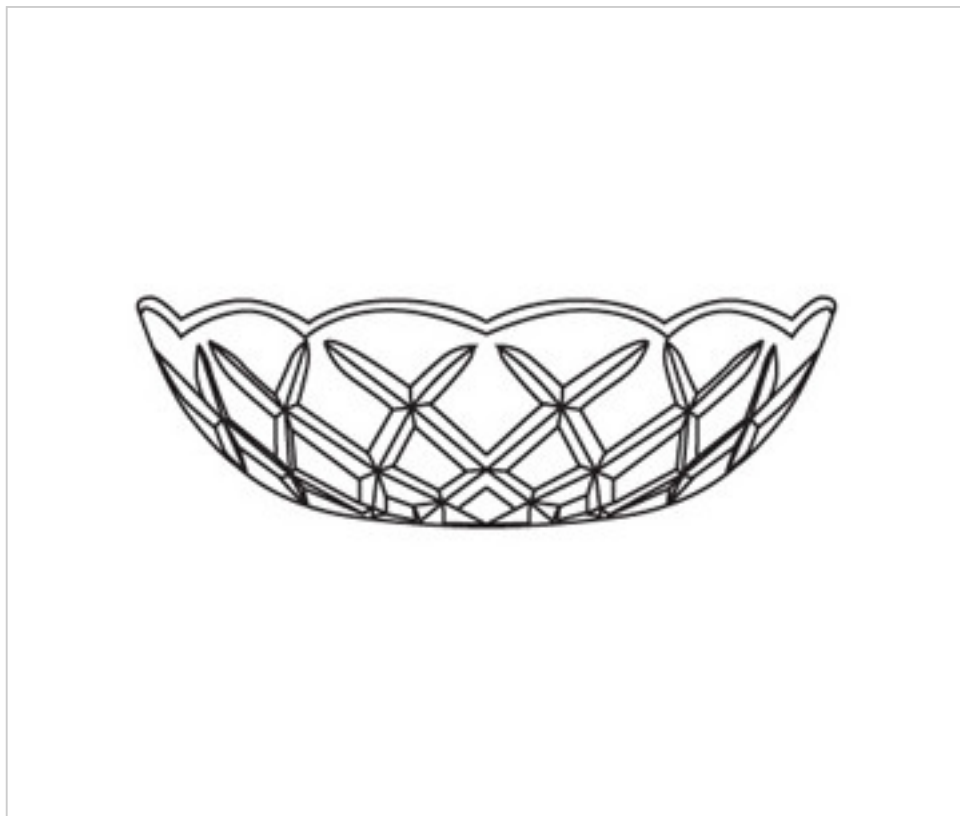

0132506

Bobèche 30.500.29-6 holes

January 21st, 2025, 15:02

DESCRIPTION

Transparent pressed glass bobèche 85mm diameter and 25mm height. With central hole of 29mm and 6 side holes for pinning with brass needle and hang crystals

PRICE

	Lot	P.V.P. excluding VAT
	1	8,89€
	6	4,94€
	12	3,80€
	96	3,30€

Continued on next page >>

0132506

Bobèche 30.500.29-6 holes

TECHNICAL SPECIFICATIONS

Weight: 140 Grams

NOTES

Pressed glass. Central hole 29mm and 6 side holes

OTHER FEATURES

High (mm): 25

Diameter (mm): 85

Colour: Transparent

Central Hole (mm): 29

Lateral Holes: 6

DOCUMENTS