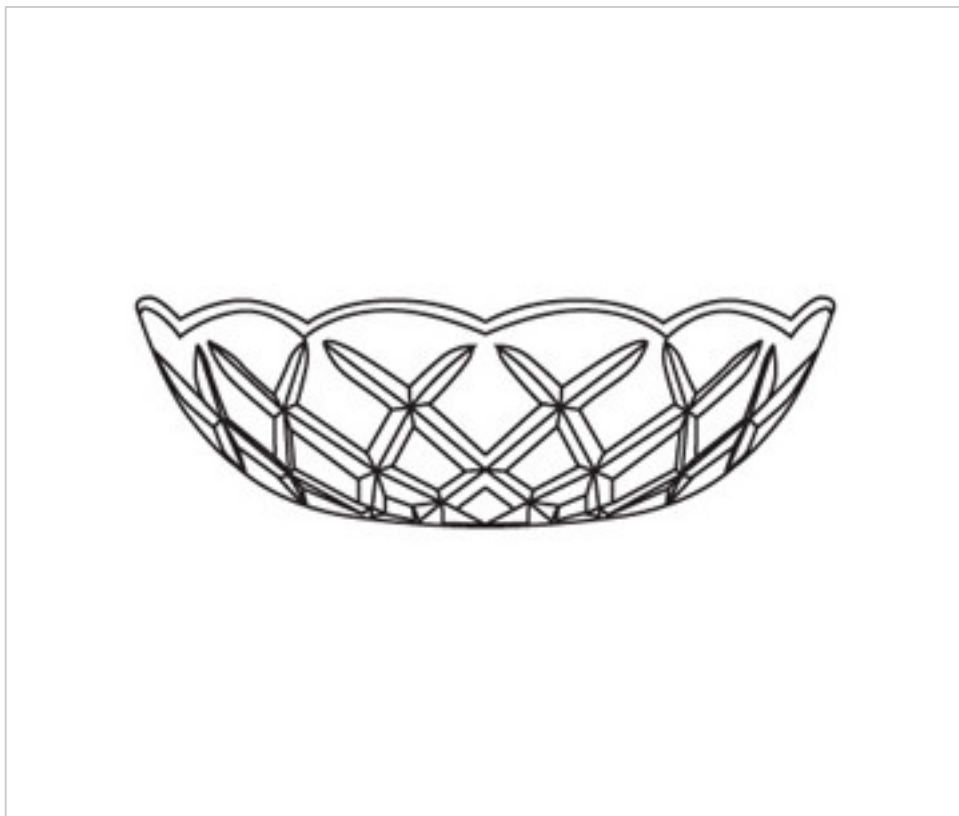

0141505

Bobèche 40.500.12-5 holes

November 21st, 2024, 14:22

DESCRIPTION

Transparent pressed glass bobèche 100mm diameter and 35mm height. With central hole of 12mm and 5 side holes for pinning with brass needle and hang crystals

PRICE

	Lot	P.V.P. excluding VAT
	1	6,44€
	5	3,58€
	10	2,76€
	80	2,39€

Continued on next page >>

0141505

Bobèche 40.500.12-5 holes

TECHNICAL SPECIFICATIONS

Weight: 92 Grams

NOTES

Pressed glass. Central hole 12mm and 5 side holes

OTHER FEATURES

High (mm): 35

Diameter (mm): 100

Colour: Transparent

Central Hole (mm): 12

Lateral Holes: 5

DOCUMENTS

 [Bobèche 40.500.12-5 holes](#)